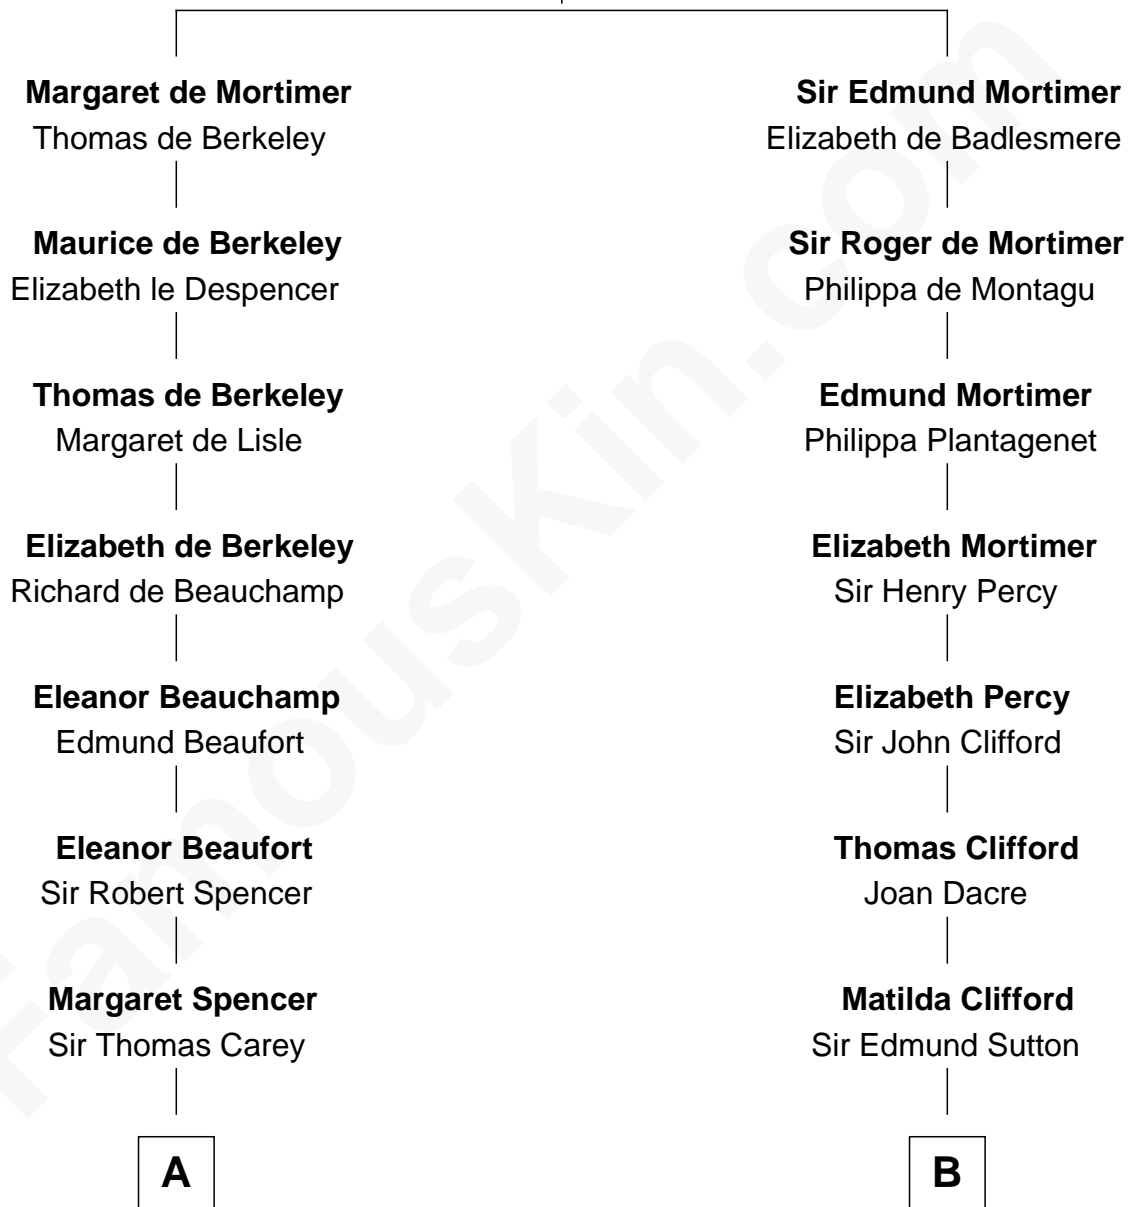

FamousKin.com

Relationship Chart of

Liz Claiborne

Fashion Designer and Founder of Liz Claiborne Inc.

19th cousin 1 time removed of

Fitzhugh Lee

40th Governor of Virginia

Roger de Mortimer

Joan de Geneville

C

William Charles Cole Claiborne

Louise de Balathier

Fernand Claiborne

Marie Louise Villeré

Omer Villere Claiborne

Carolyn Louise Fenner