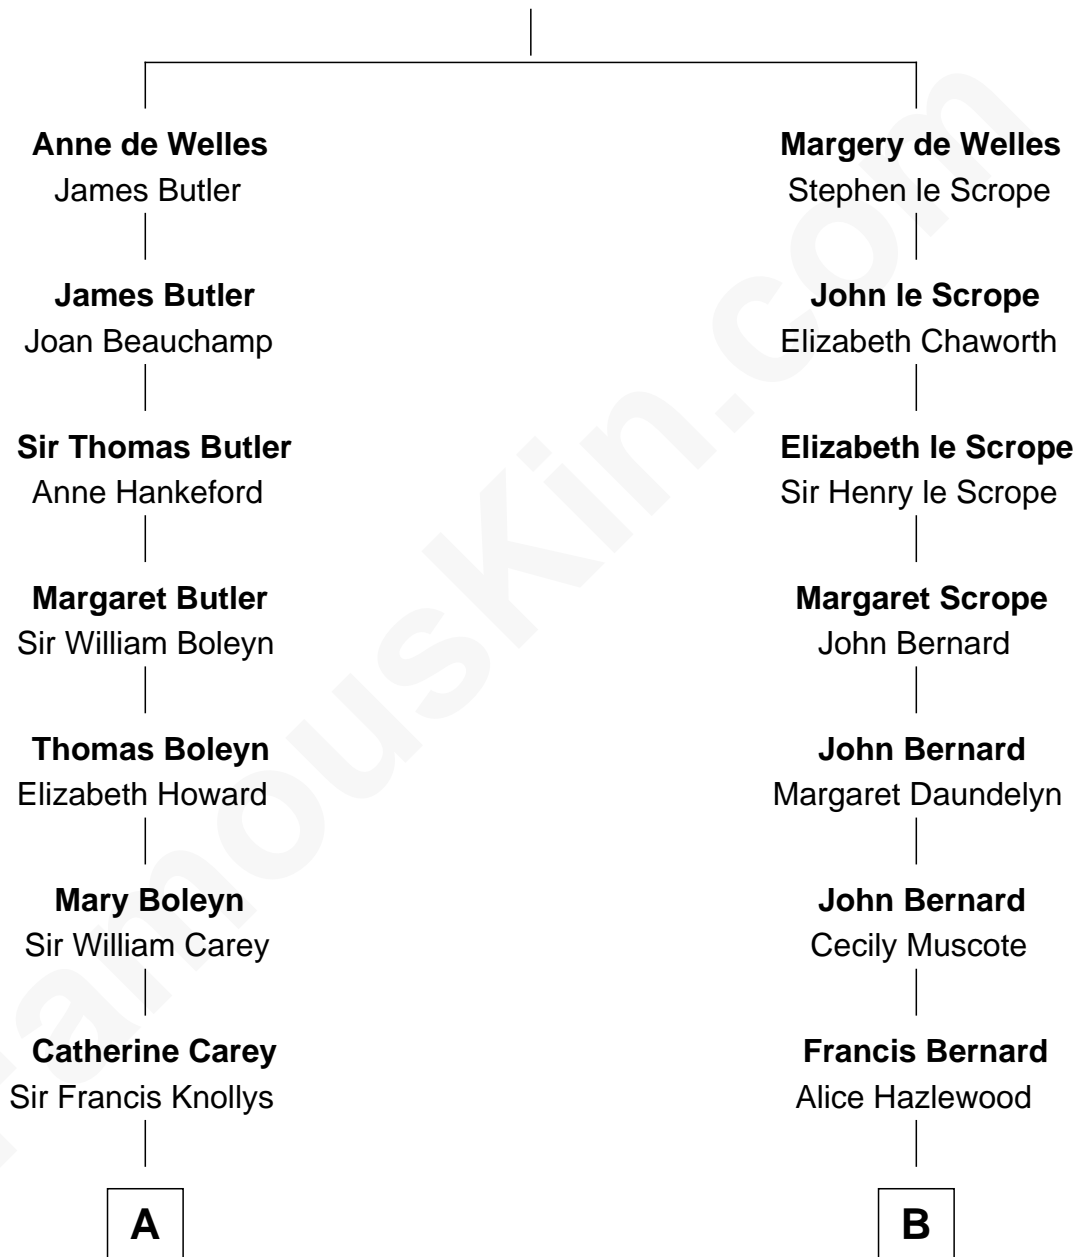

## Relationship Chart of

### Liz Claiborne

*Fashion Designer and Founder of Liz Claiborne Inc.*

15th cousin 3 times removed of

### Fitzhugh Lee

*40th Governor of Virginia*

**John de Welles**

Maud de Roos

**C**

**Omer Villere Claiborne**  
Carolyn Louise Fenner

**Liz Claiborne**  
*Found of Liz Claiborne Inc.*

FamousKin.com