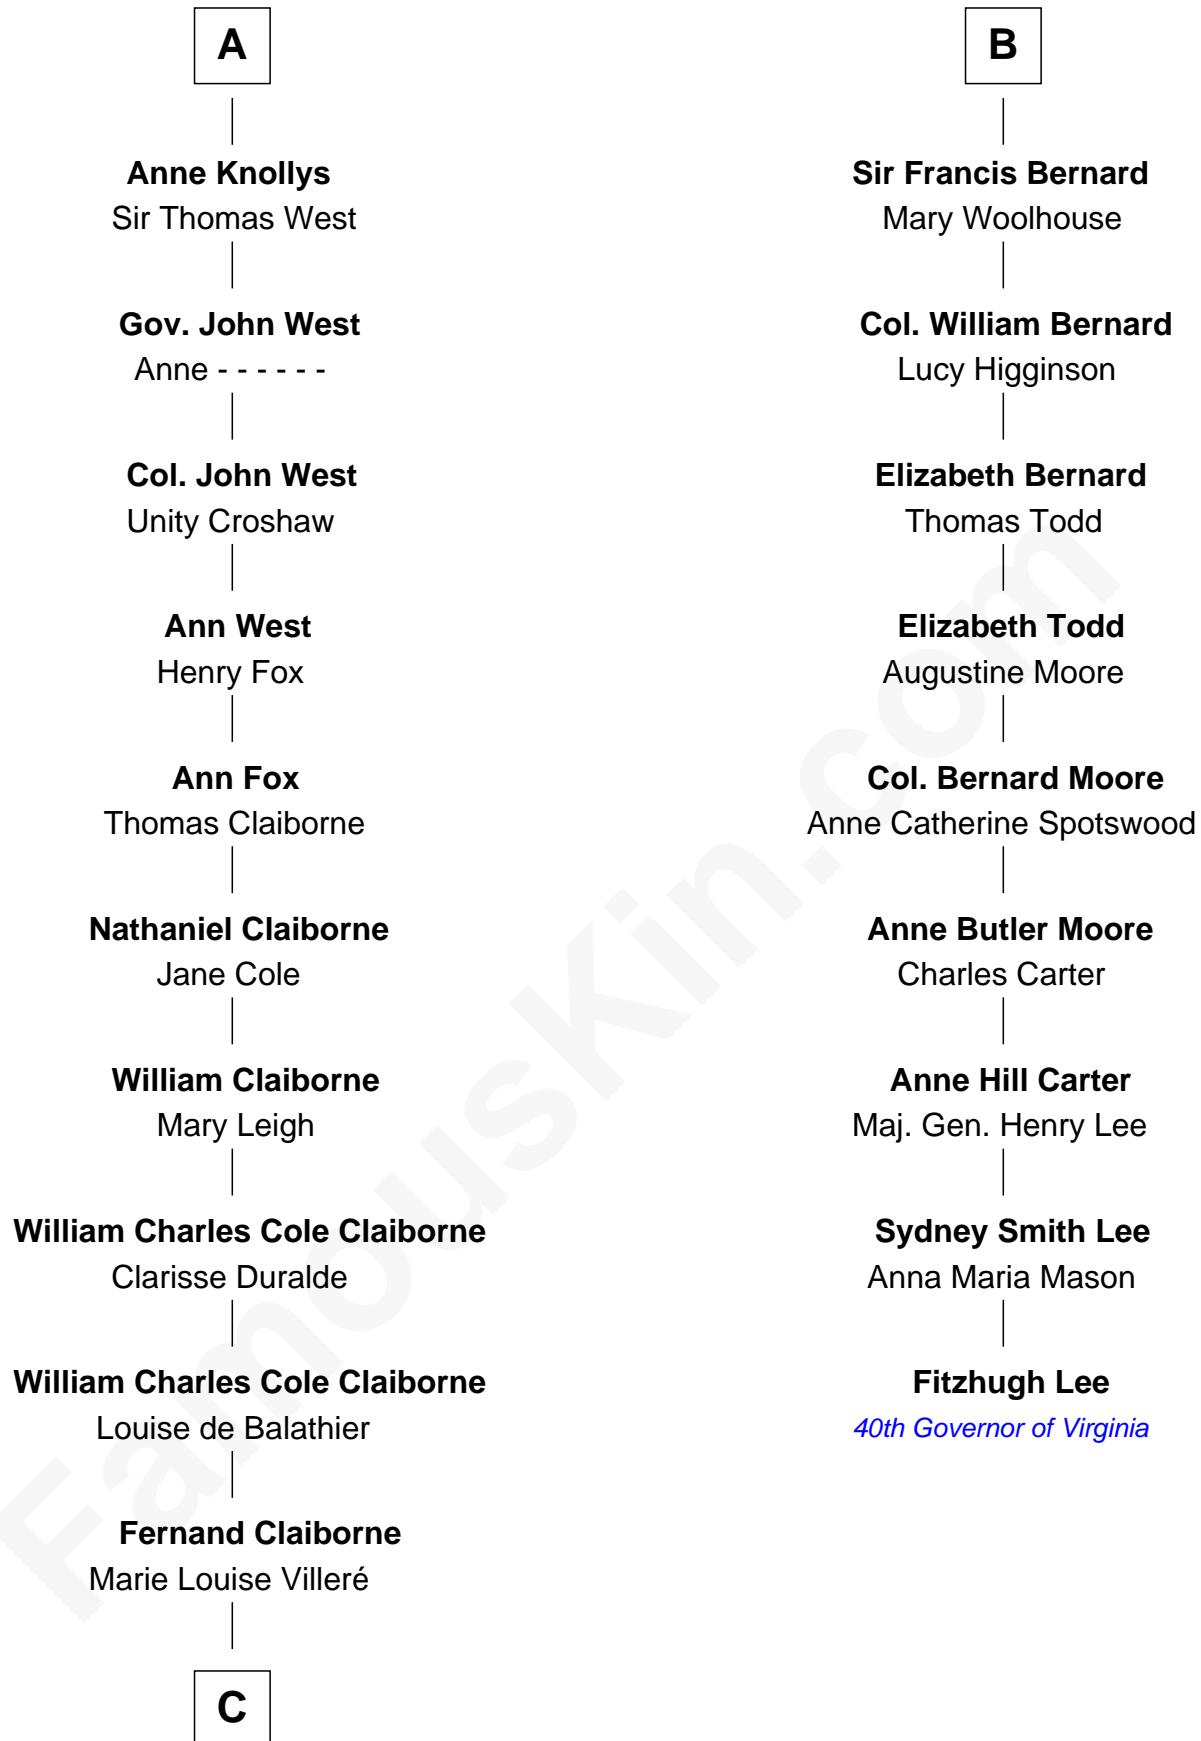

## Relationship Chart of

### Liz Claiborne

*Fashion Designer and Founder of Liz Claiborne Inc.*

15th cousin 3 times removed of

### Fitzhugh Lee

*40th Governor of Virginia*

**John de Welles**

Maud de Roos

**C**

**Omer Villere Claiborne**  
Carolyn Louise Fenner

**Liz Claiborne**  
*Found of Liz Claiborne Inc.*

FamousKin.com