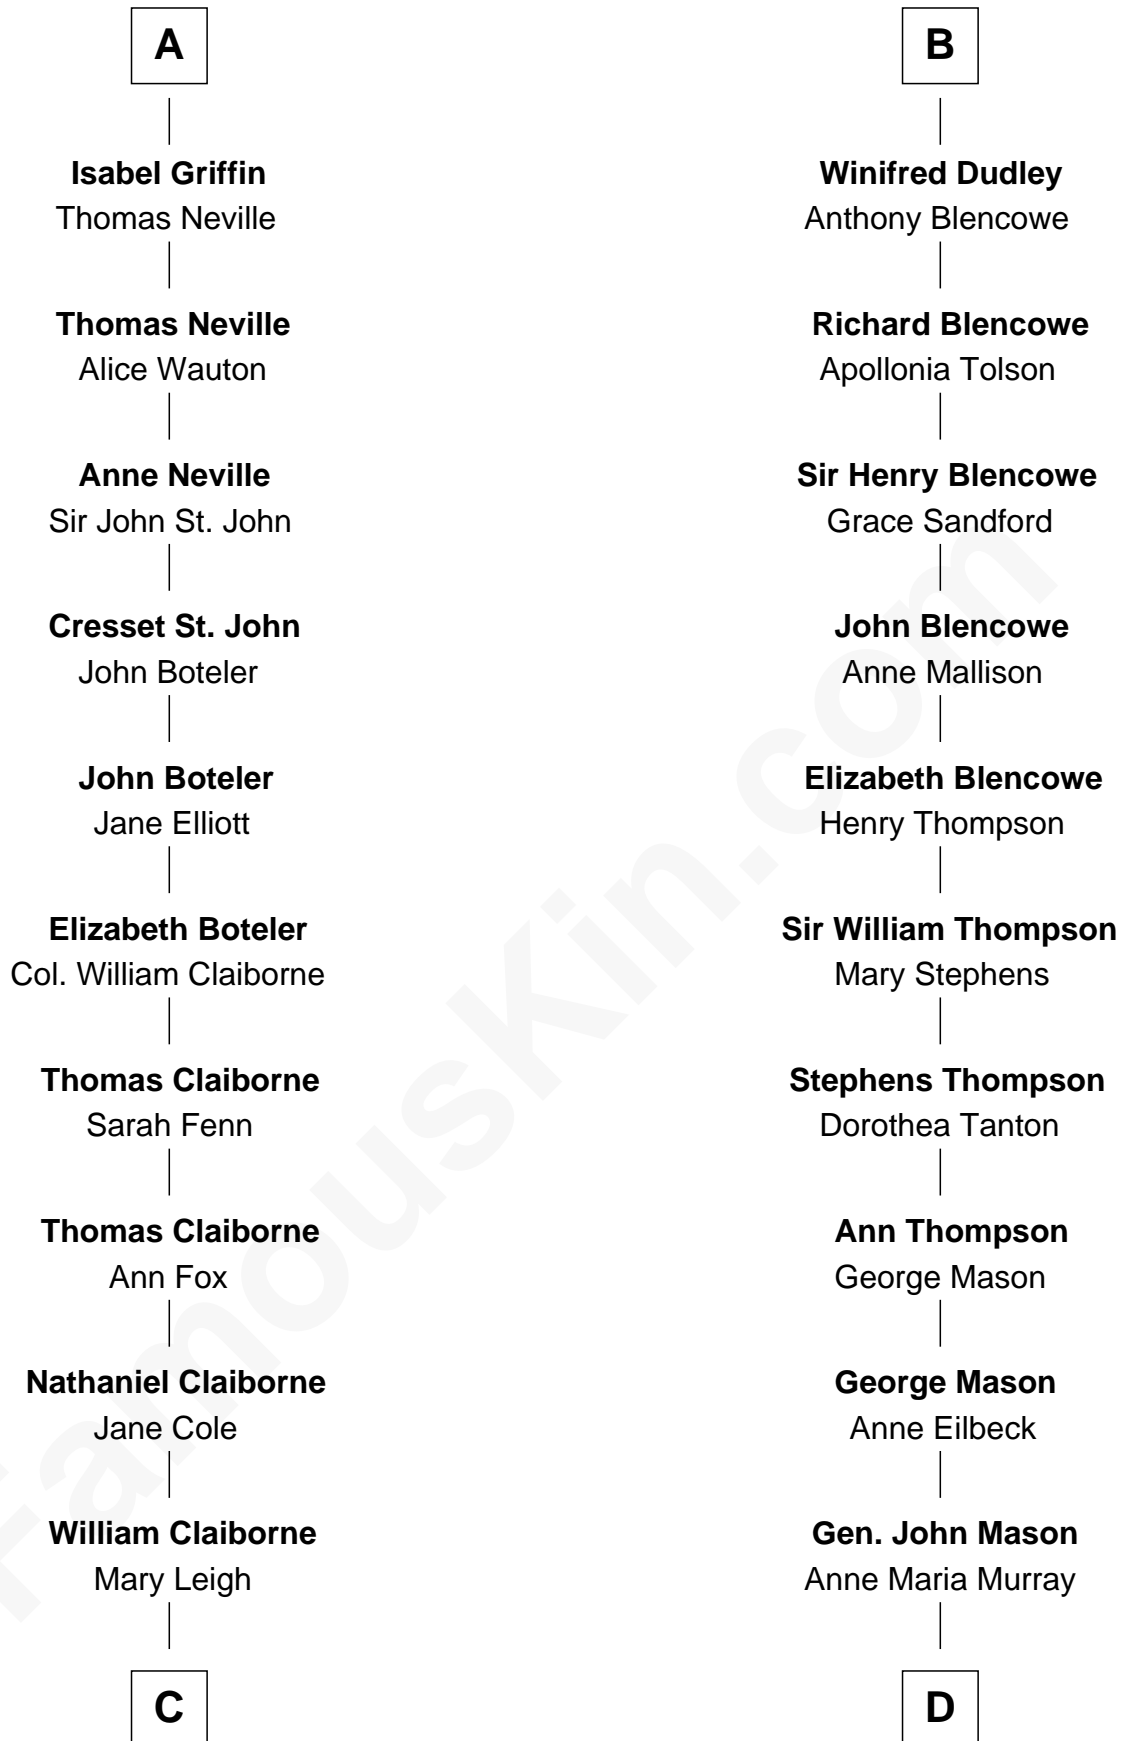

FamousKin.com

Relationship Chart of

Liz Claiborne

Fashion Designer and Founder of Liz Claiborne Inc.

18th cousin 3 times removed of

Fitzhugh Lee

40th Governor of Virginia

Sir William de Cantilupe

Eve de Braiose

C

William Charles Cole Claiborne
Clarisse Duralde

William Charles Cole Claiborne
Louise de Balathier

Fernand Claiborne
Marie Louise Villeré

Omer Villere Claiborne
Carolyn Louise Fenner

Liz Claiborne
Found of Liz Claiborne Inc.

D

Anna Maria Mason
Sydney Smith Lee

Fitzhugh Lee
40th Governor of Virginia

FamousKin.com