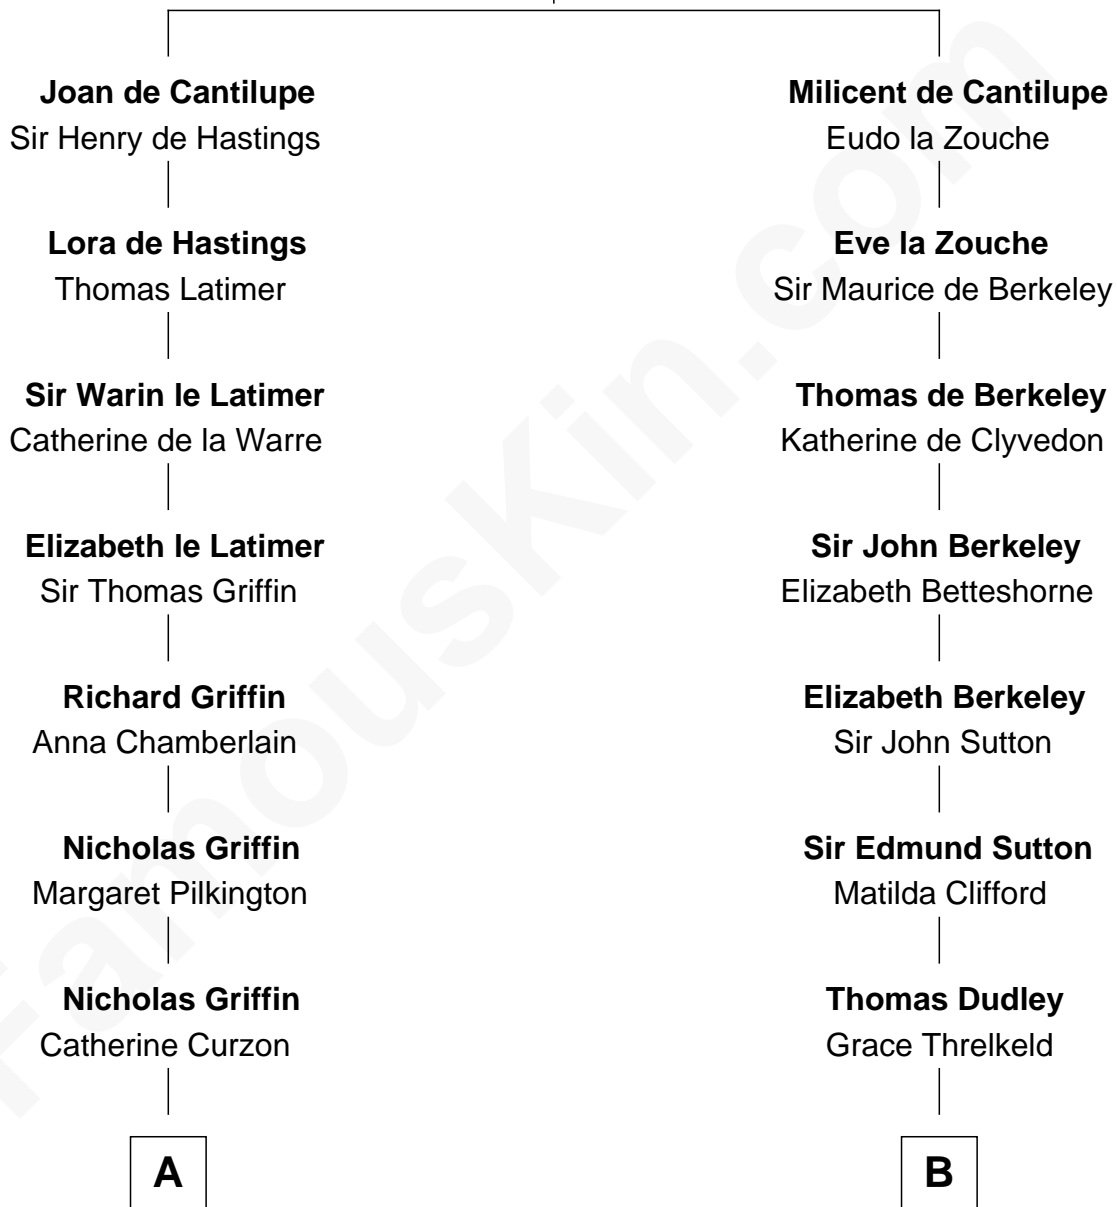

FamousKin.com

Relationship Chart of

Liz Claiborne

Fashion Designer and Founder of Liz Claiborne Inc.

18th cousin 3 times removed of

Fitzhugh Lee

40th Governor of Virginia

Sir William de Cantilupe

Eve de Braiose

C

William Charles Cole Claiborne
Clarisse Duralde

William Charles Cole Claiborne
Louise de Balathier

Fernand Claiborne
Marie Louise Villeré

Omer Villere Claiborne
Carolyn Louise Fenner

Liz Claiborne
Found of Liz Claiborne Inc.

D

Anna Maria Mason
Sydney Smith Lee

Fitzhugh Lee
40th Governor of Virginia

FamousKin.com