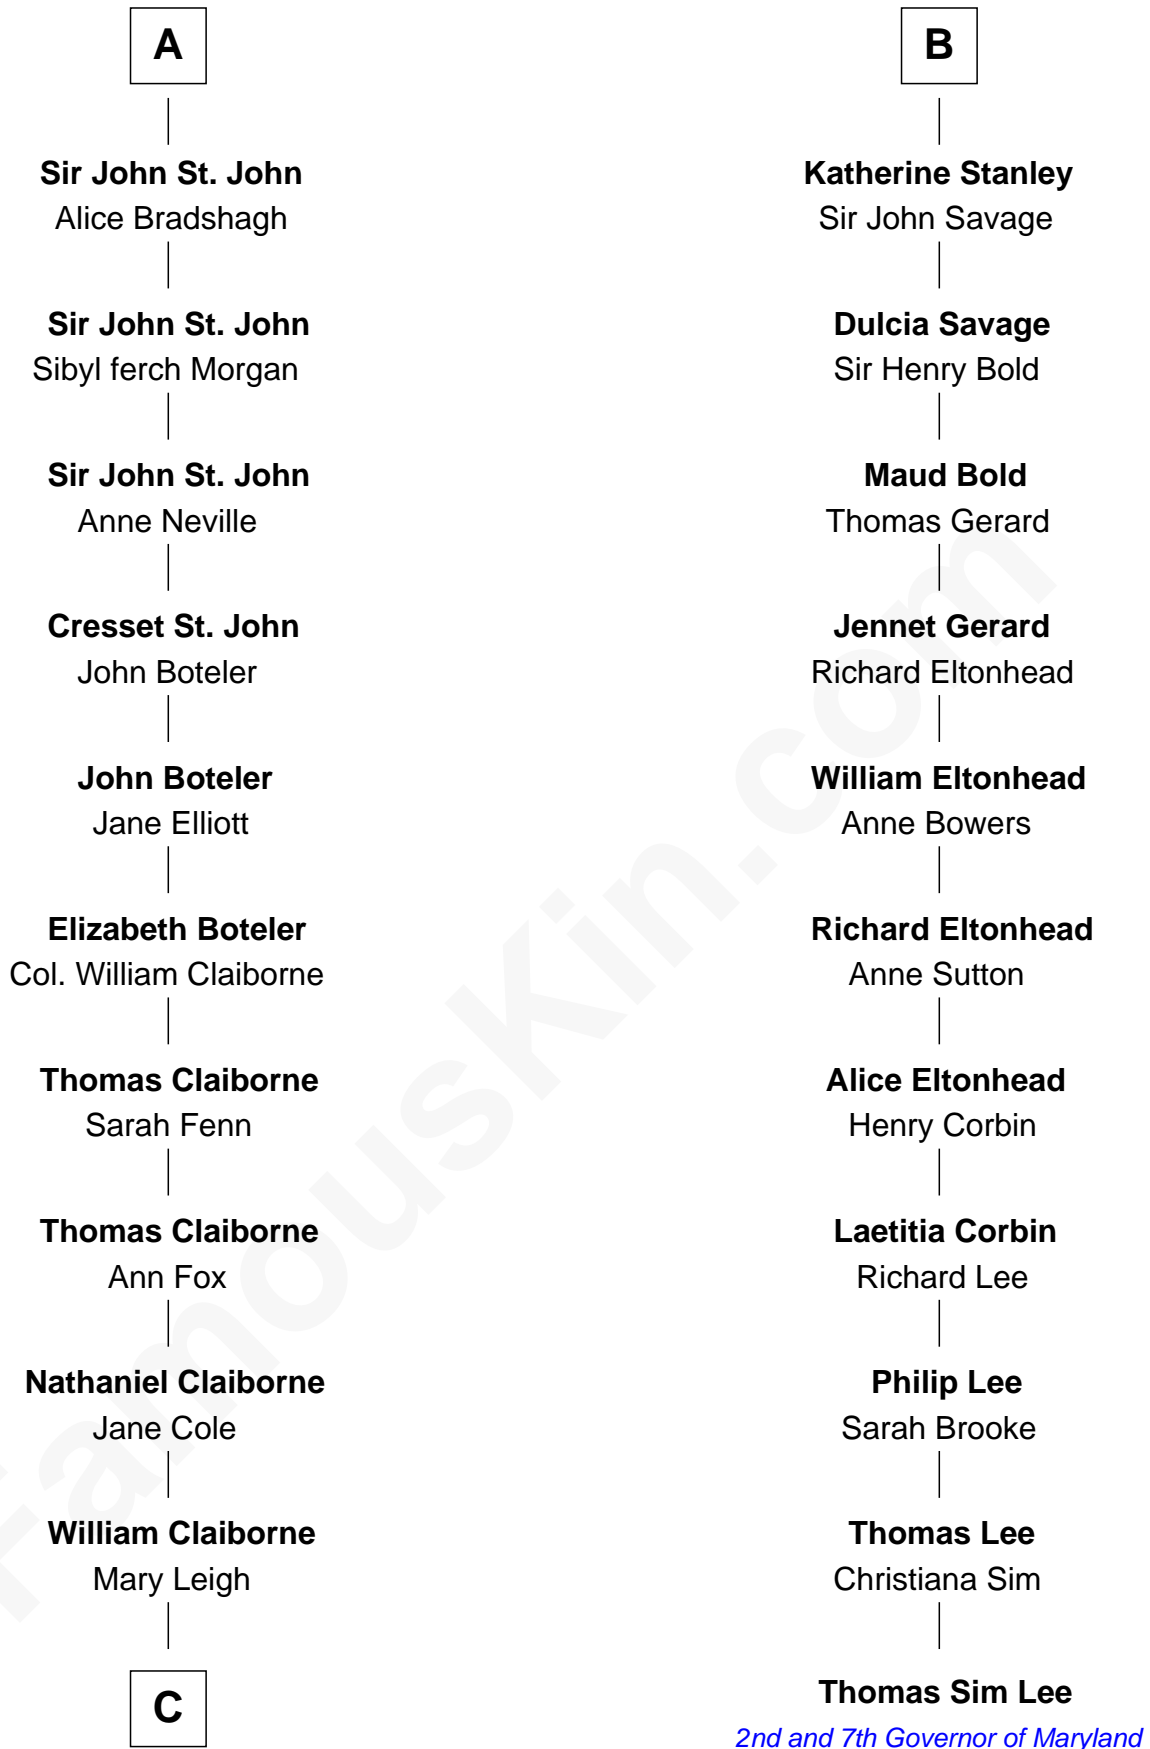

FamousKin.com

Relationship Chart of

Liz Claiborne

Fashion Designer and Founder of Liz Claiborne Inc.

17th cousin 4 times removed of

Thomas Sim Lee

2nd and 7th Governor of Maryland

C

William Charles Cole Claiborne

Clarisse Duralde

William Charles Cole Claiborne

Louise de Balathier

Fernand Claiborne

Marie Louise Villeré

Omer Villere Claiborne

Carolyn Louise Fenner