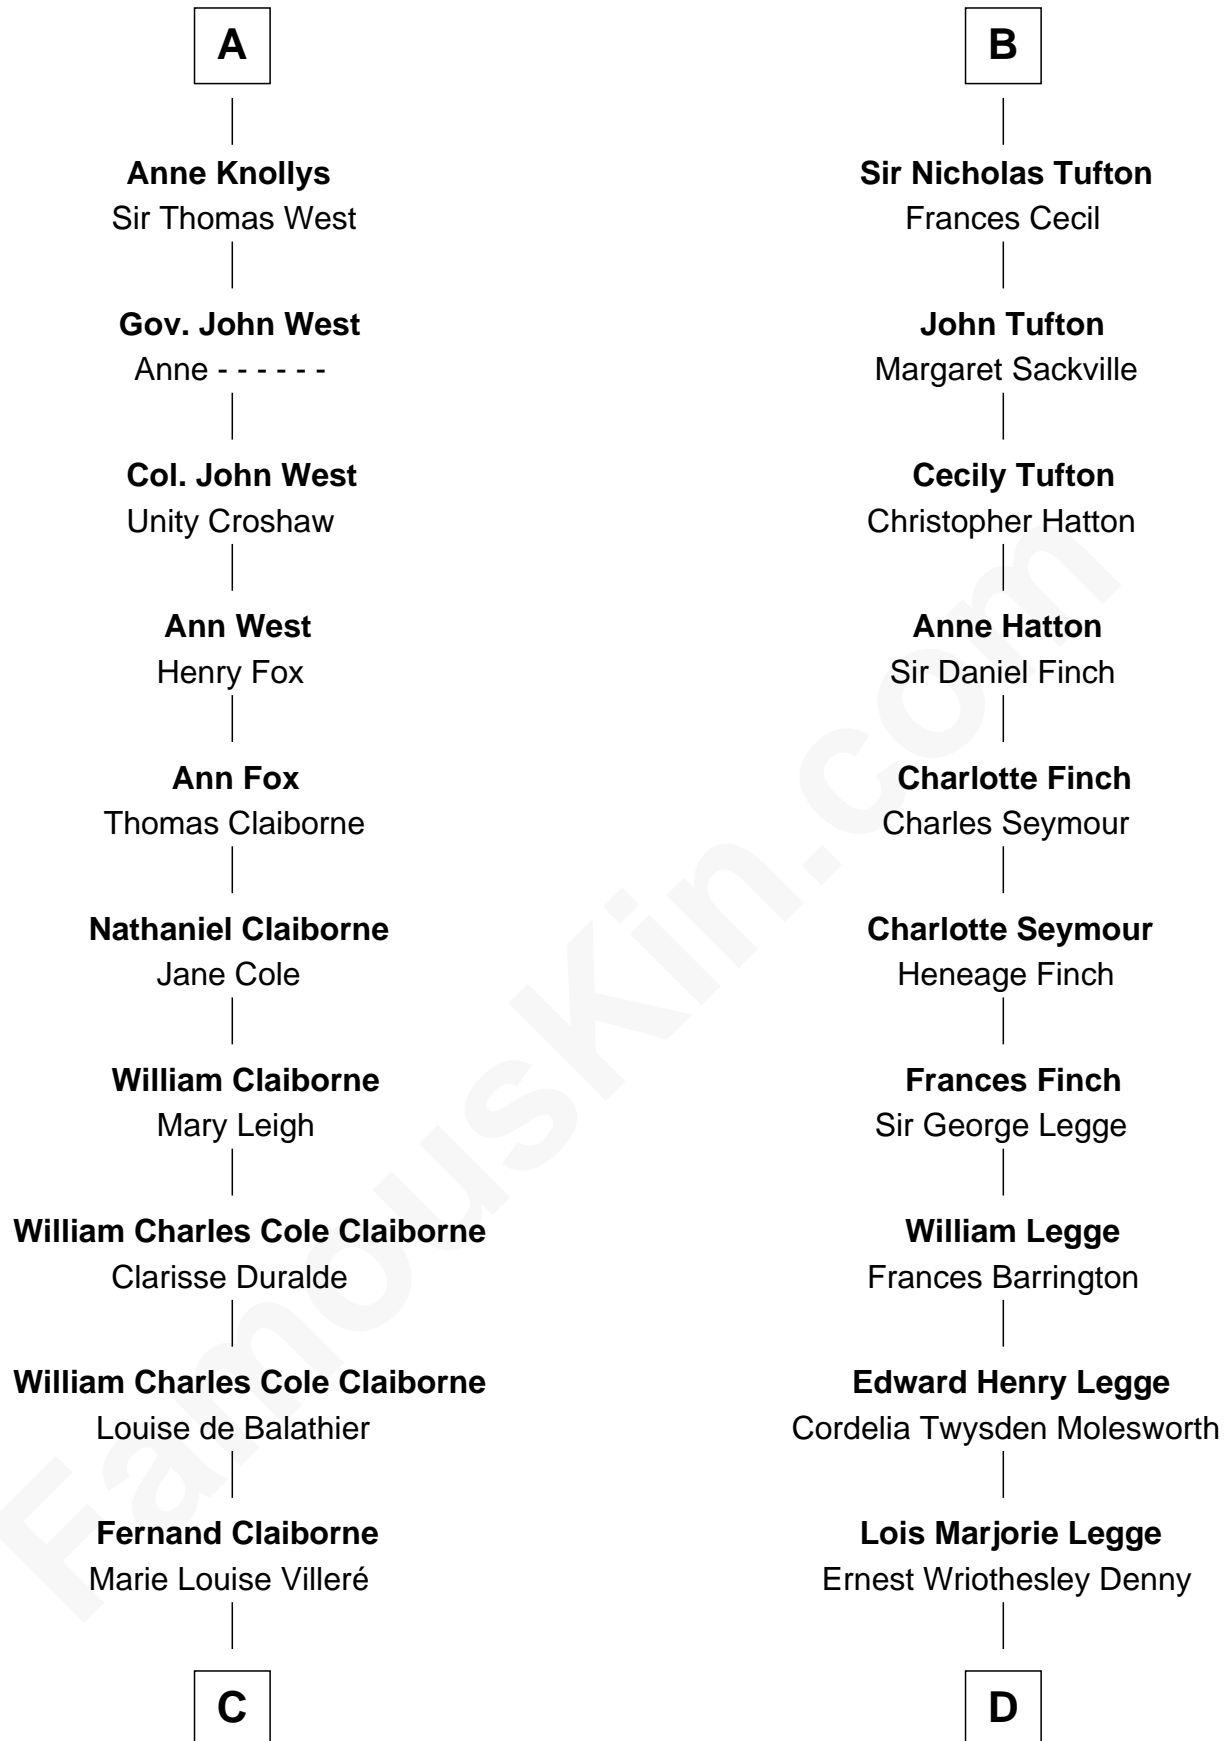

FamousKin.com

Relationship Chart of

Liz Claiborne

Fashion Designer and Founder of Liz Claiborne Inc.

18th cousin 1 time removed of

Kit Harington

TV Actor - "Game of Thrones"

C

Omer Villere Claiborne

Carolyn Louise Fenner

Liz Claiborne

Found of Liz Claiborne Inc.

D

Lavender Cecilia Denny

John Charles Dundas Harington

Sir David Richard Harington