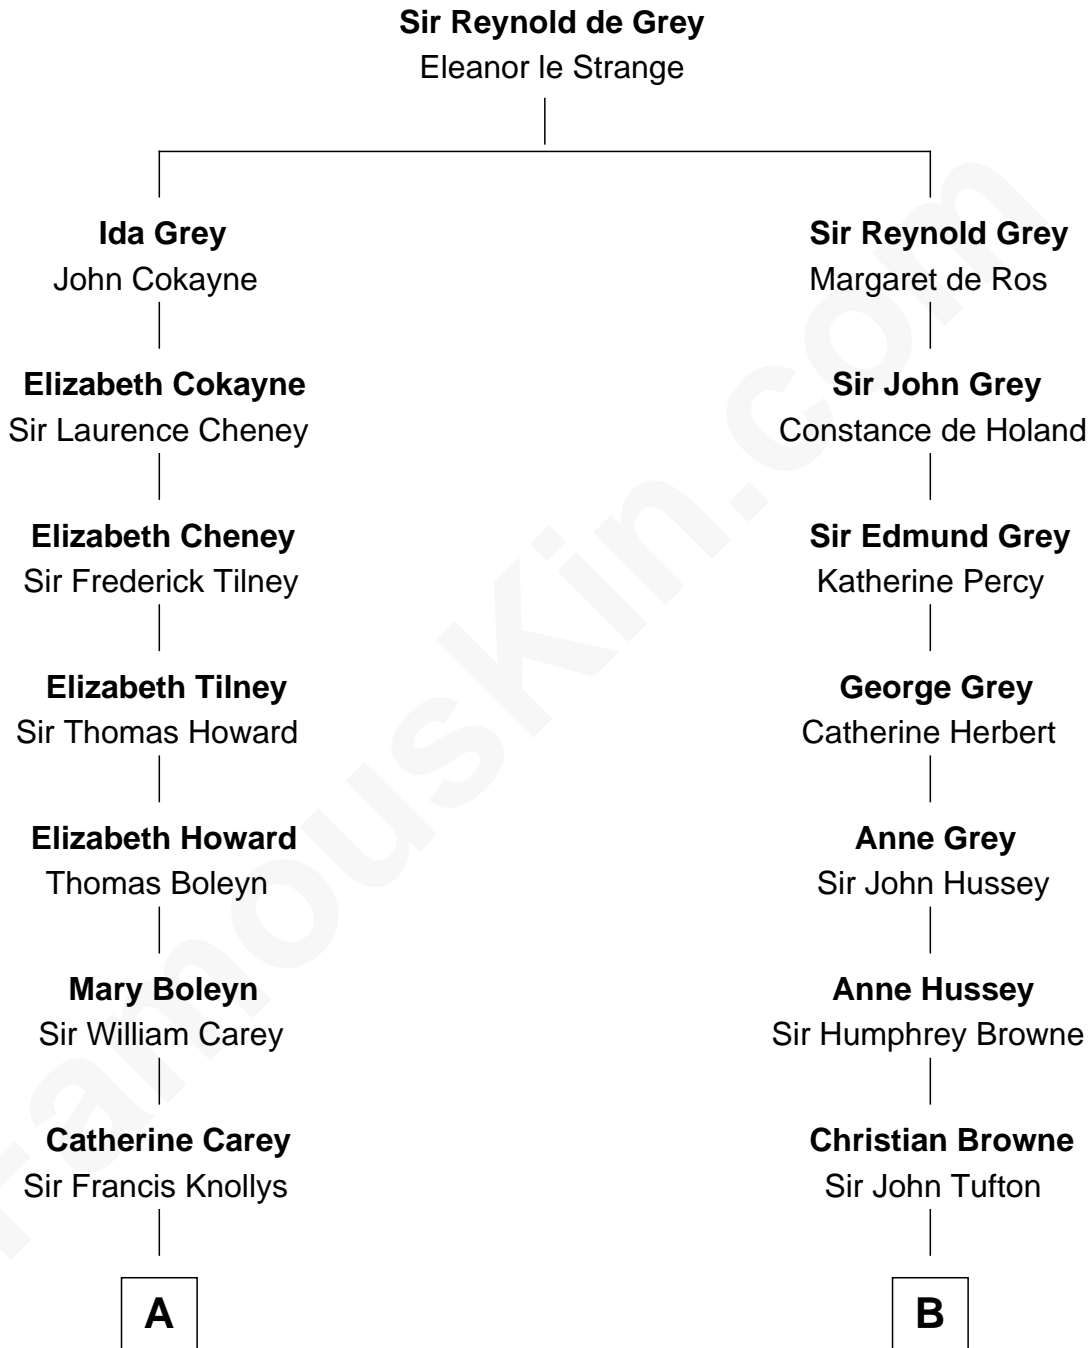

FamousKin.com

Relationship Chart of

Liz Claiborne

Fashion Designer and Founder of Liz Claiborne Inc.

18th cousin 1 time removed of

Kit Harington

TV Actor - "Game of Thrones"

C

Omer Villere Claiborne

Carolyn Louise Fenner

Liz Claiborne

Found of Liz Claiborne Inc.

D

Lavender Cecilia Denny

John Charles Dundas Harington

Sir David Richard Harington