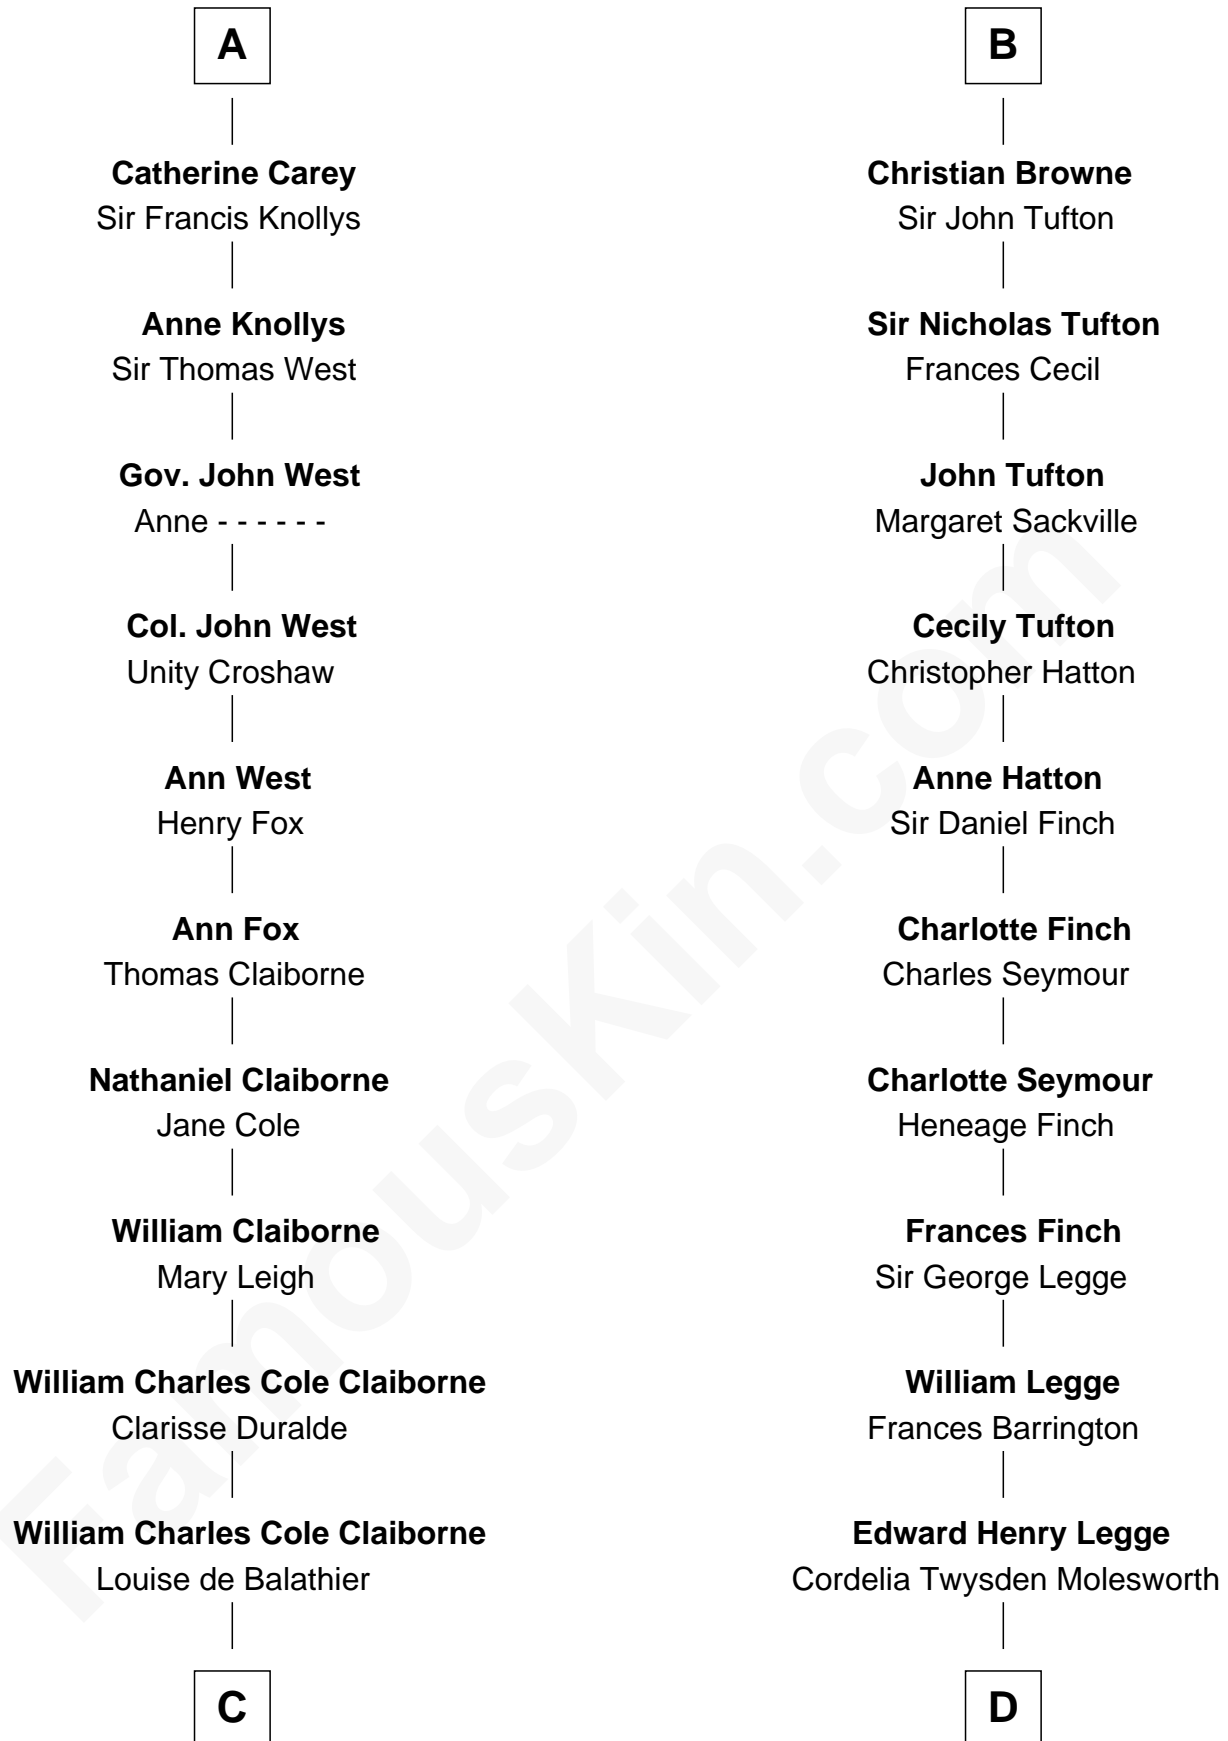

FamousKin.com

Relationship Chart of

Liz Claiborne

Fashion Designer and Founder of Liz Claiborne Inc.

19th cousin 1 time removed of

Kit Harington

TV Actor - "Game of Thrones"

Sir William de Ros
Margery de Badlesmere

C

Fernand Claiborne
Marie Louise Villeré

Omer Villere Claiborne
Carolyn Louise Fenner

Liz Claiborne
Found of Liz Claiborne Inc.

D

Lois Marjorie Legge
Ernest Wriothesley Denny

Lavender Cecilia Denny
John Charles Dundas Harington