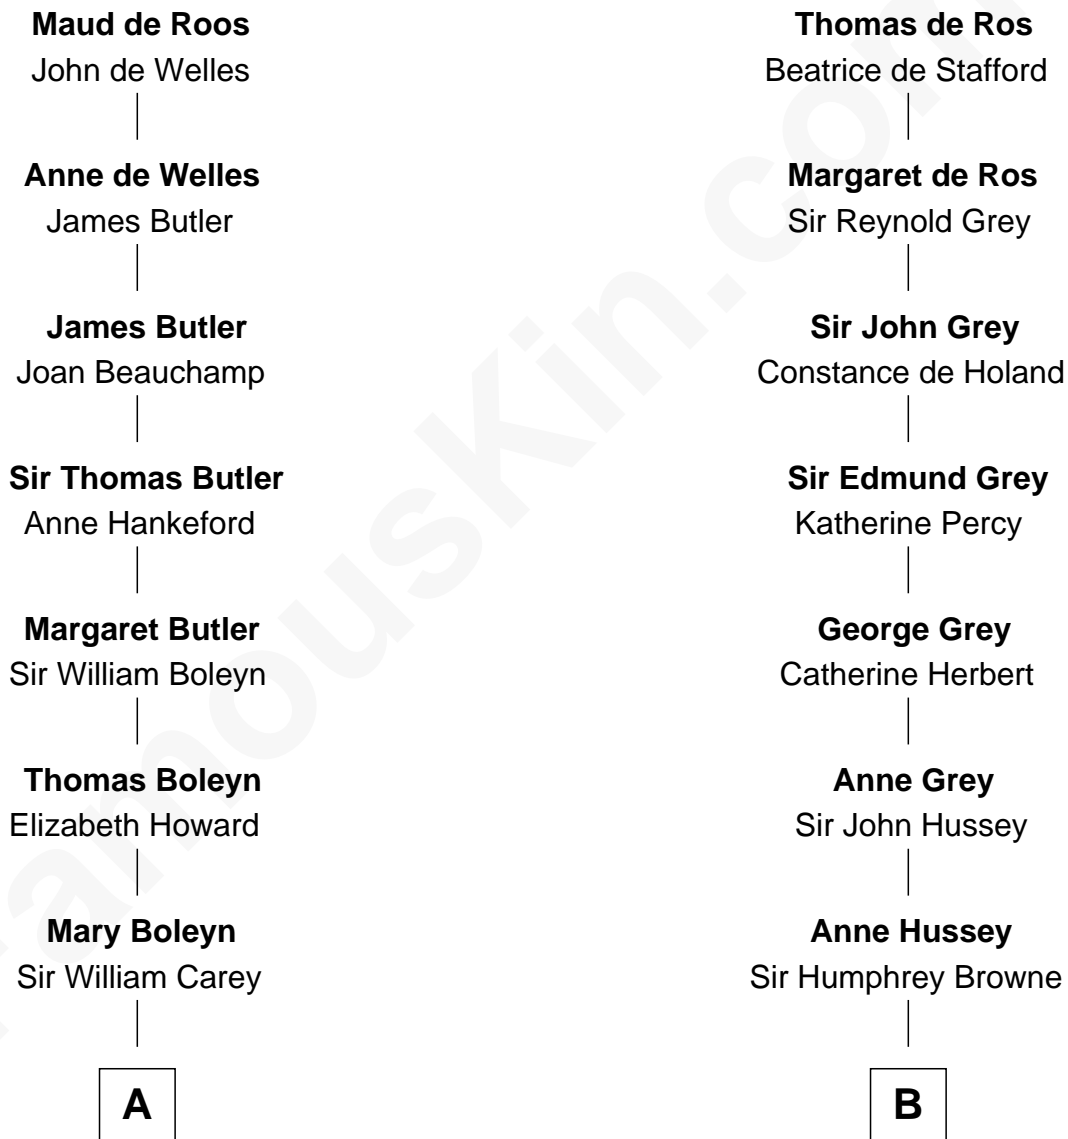

FamousKin.com

Relationship Chart of

Liz Claiborne

Fashion Designer and Founder of Liz Claiborne Inc.

19th cousin 1 time removed of

Kit Harington

TV Actor - "Game of Thrones"

Sir William de Ros
Margery de Badlesmere