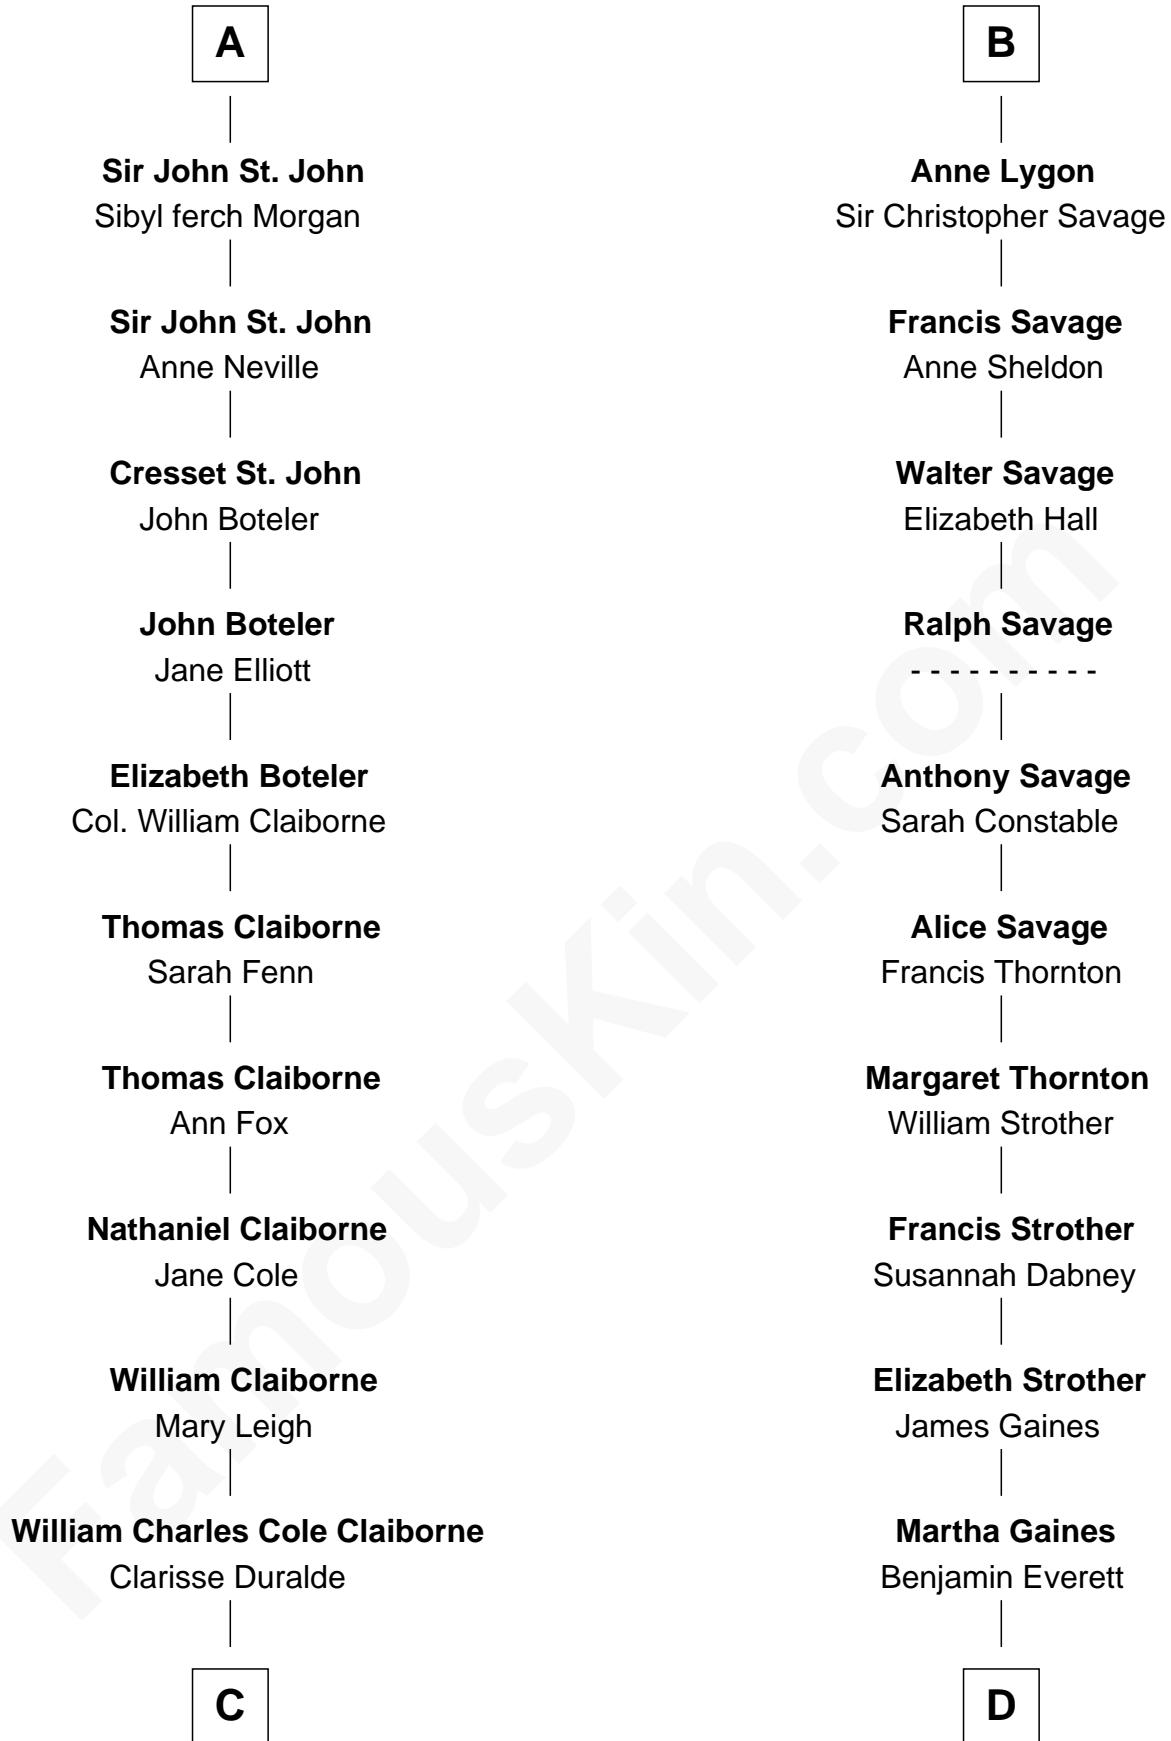

## Relationship Chart of

### Liz Claiborne

*Fashion Designer and Founder of Liz Claiborne Inc.*

20th cousin 1 time removed of

**William H. Macy**  
*TV and Movie Actor*

**Sir Walter de Beauchamp**

Alice de Tony

**C**

**William Charles Cole Claiborne**

Louise de Balathier

**Fernand Claiborne**

Marie Louise Villeré

**Omer Villere Claiborne**

Carolyn Louise Fenner

**Liz Claiborne**

*Found of Liz Claiborne Inc.*

**D**