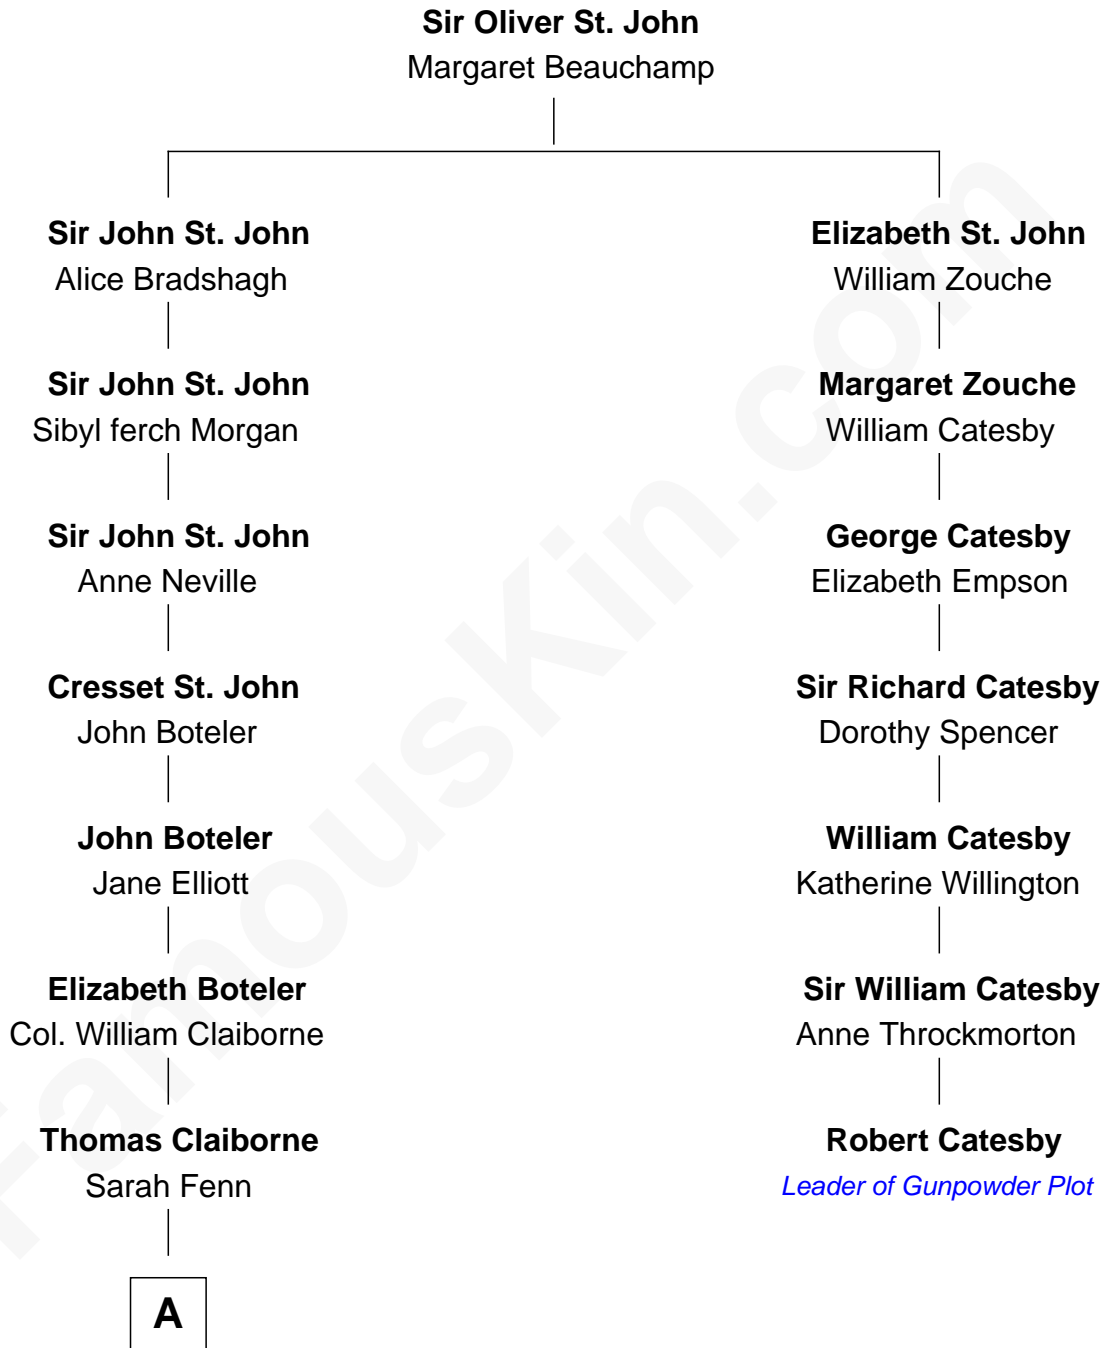

FamousKin.com

Relationship Chart of

Liz Claiborne

Fashion Designer and Founder of Liz Claiborne Inc.

6th cousin 8 times removed of

Robert Catesby

Leader of Gunpowder Plot

A

Thomas Claiborne

Ann Fox

Nathaniel Claiborne

Jane Cole

William Claiborne

Mary Leigh

William Charles Cole Claiborne

Clarisse Duralde