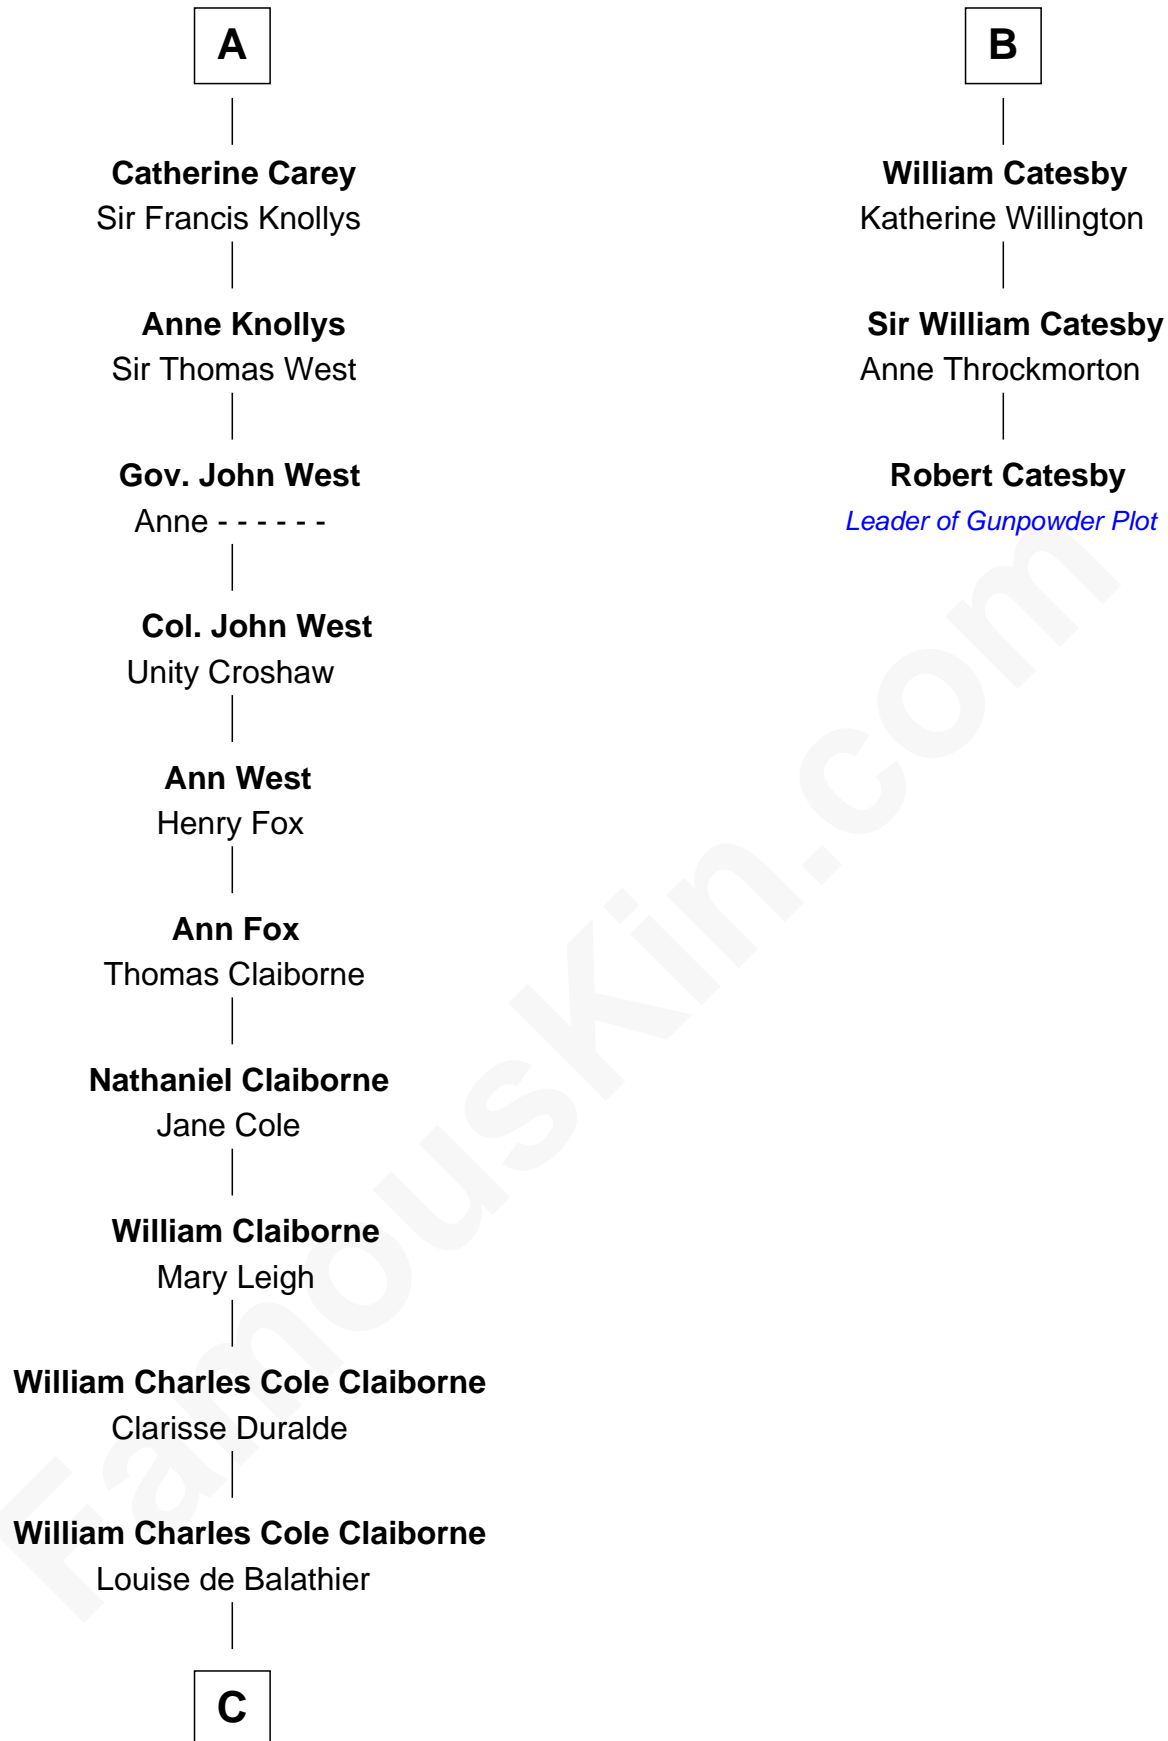

## Relationship Chart of

### Liz Claiborne

*Fashion Designer and Founder of Liz Claiborne Inc.*

9th cousin 10 times removed of

### Robert Catesby

*Leader of Gunpowder Plot*

**Sir William de Ros**  
Margery de Badlesmere

**C**

—  
**Fernand Claiborne**  
Marie Louise Villeré

—  
**Omer Villere Claiborne**  
Carolyn Louise Fenner

—  
**Liz Claiborne**  
*Found of Liz Claiborne Inc.*