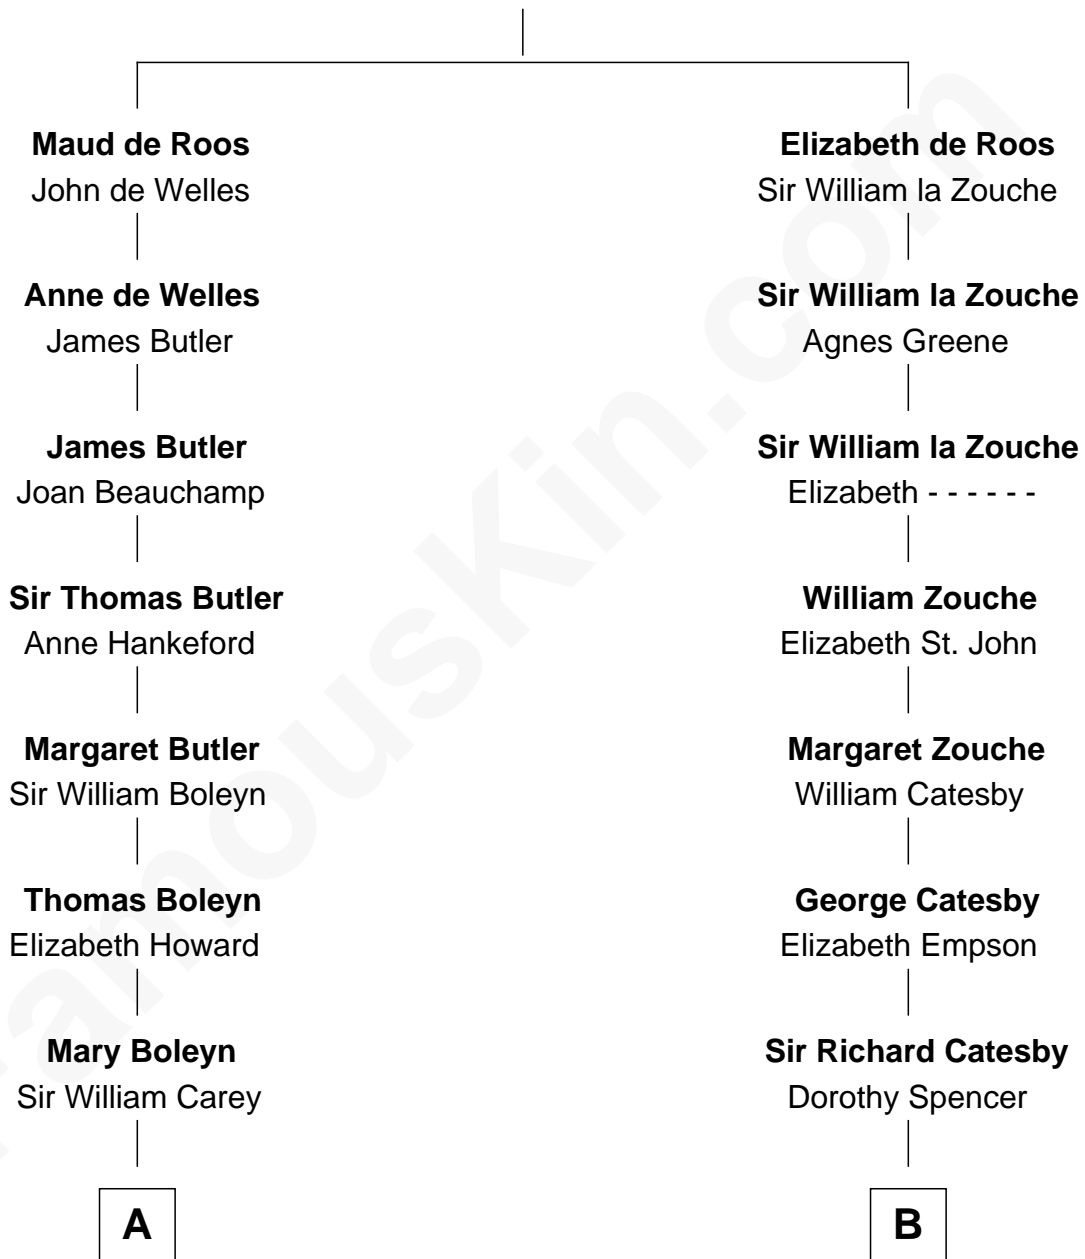

## Relationship Chart of

### Liz Claiborne

*Fashion Designer and Founder of Liz Claiborne Inc.*

9th cousin 10 times removed of

### Robert Catesby

*Leader of Gunpowder Plot*

**Sir William de Ros**  
Margery de Badlesmere

**C**

—  
**Fernand Claiborne**  
Marie Louise Villeré

—  
**Omer Villere Claiborne**  
Carolyn Louise Fenner

—  
**Liz Claiborne**  
*Found of Liz Claiborne Inc.*