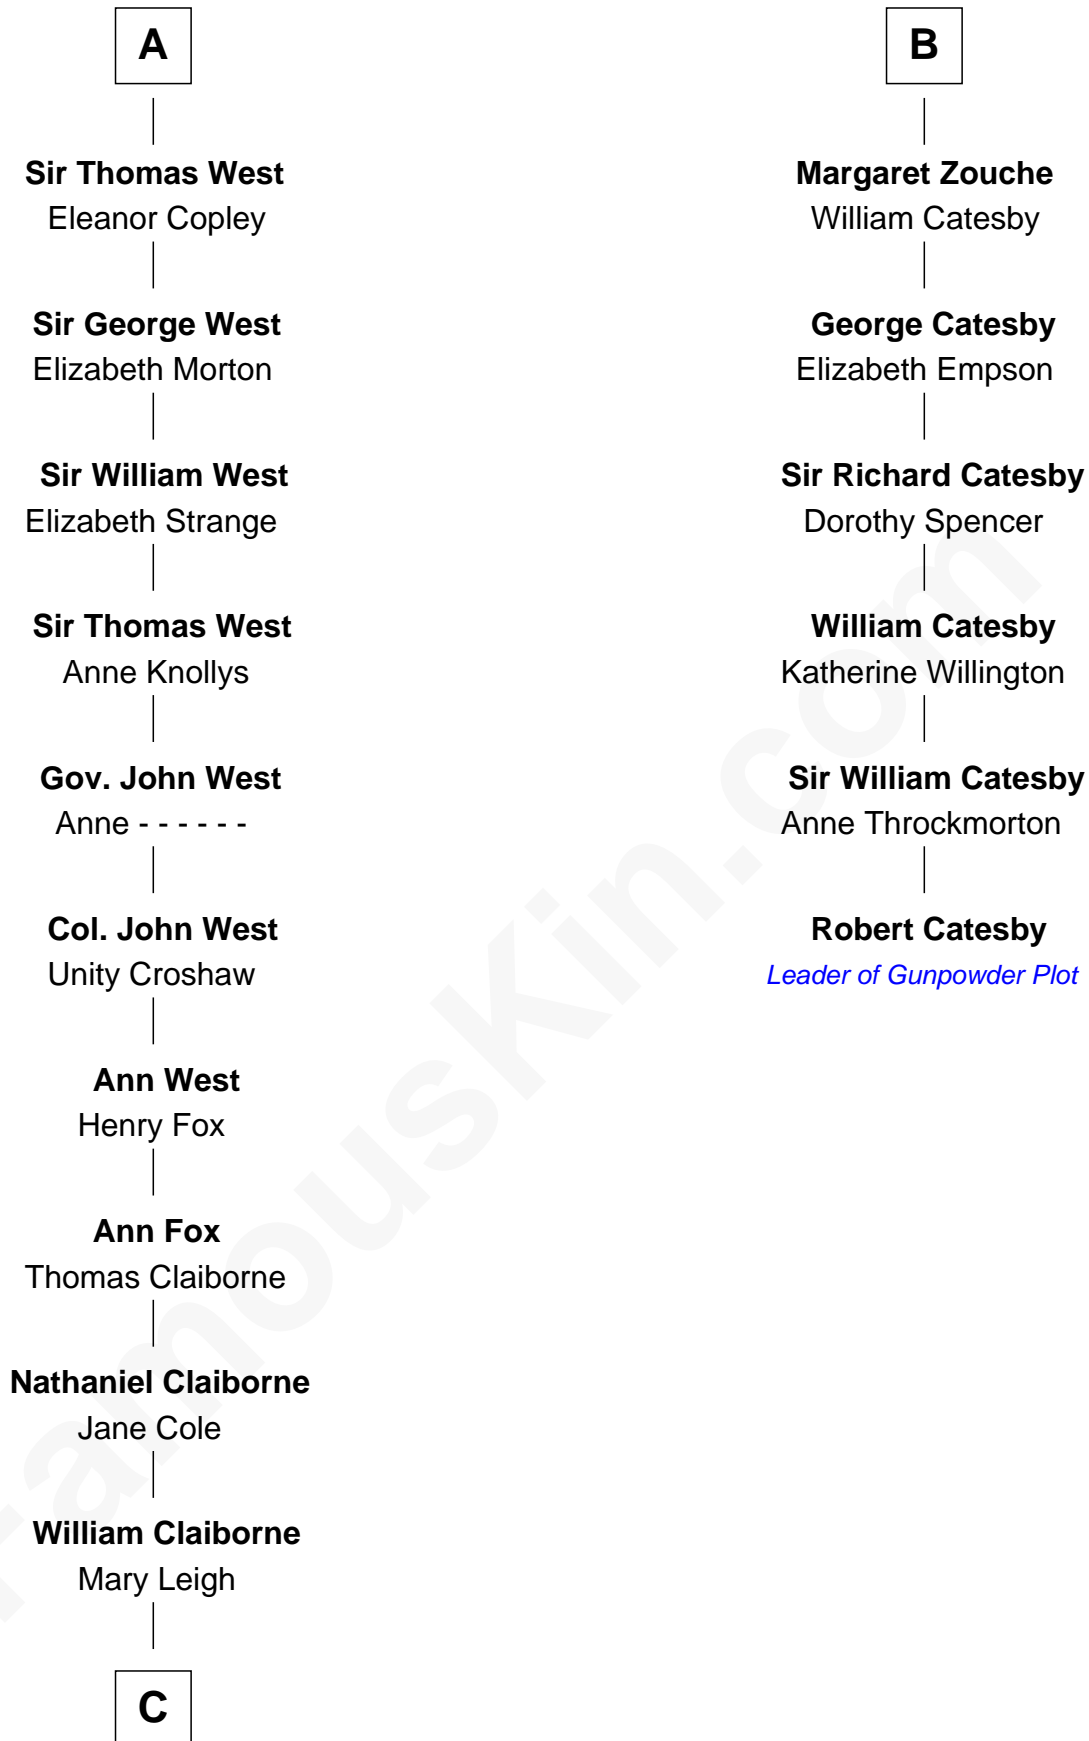

FamousKin.com

Relationship Chart of

Liz Claiborne

Fashion Designer and Founder of Liz Claiborne Inc.

12th cousin 9 times removed of

Robert Catesby

Leader of Gunpowder Plot

C

William Charles Cole Claiborne

Clarisse Duralde

William Charles Cole Claiborne

Louise de Balathier

Fernand Claiborne

Marie Louise Villeré

Omer Villere Claiborne

Carolyn Louise Fenner