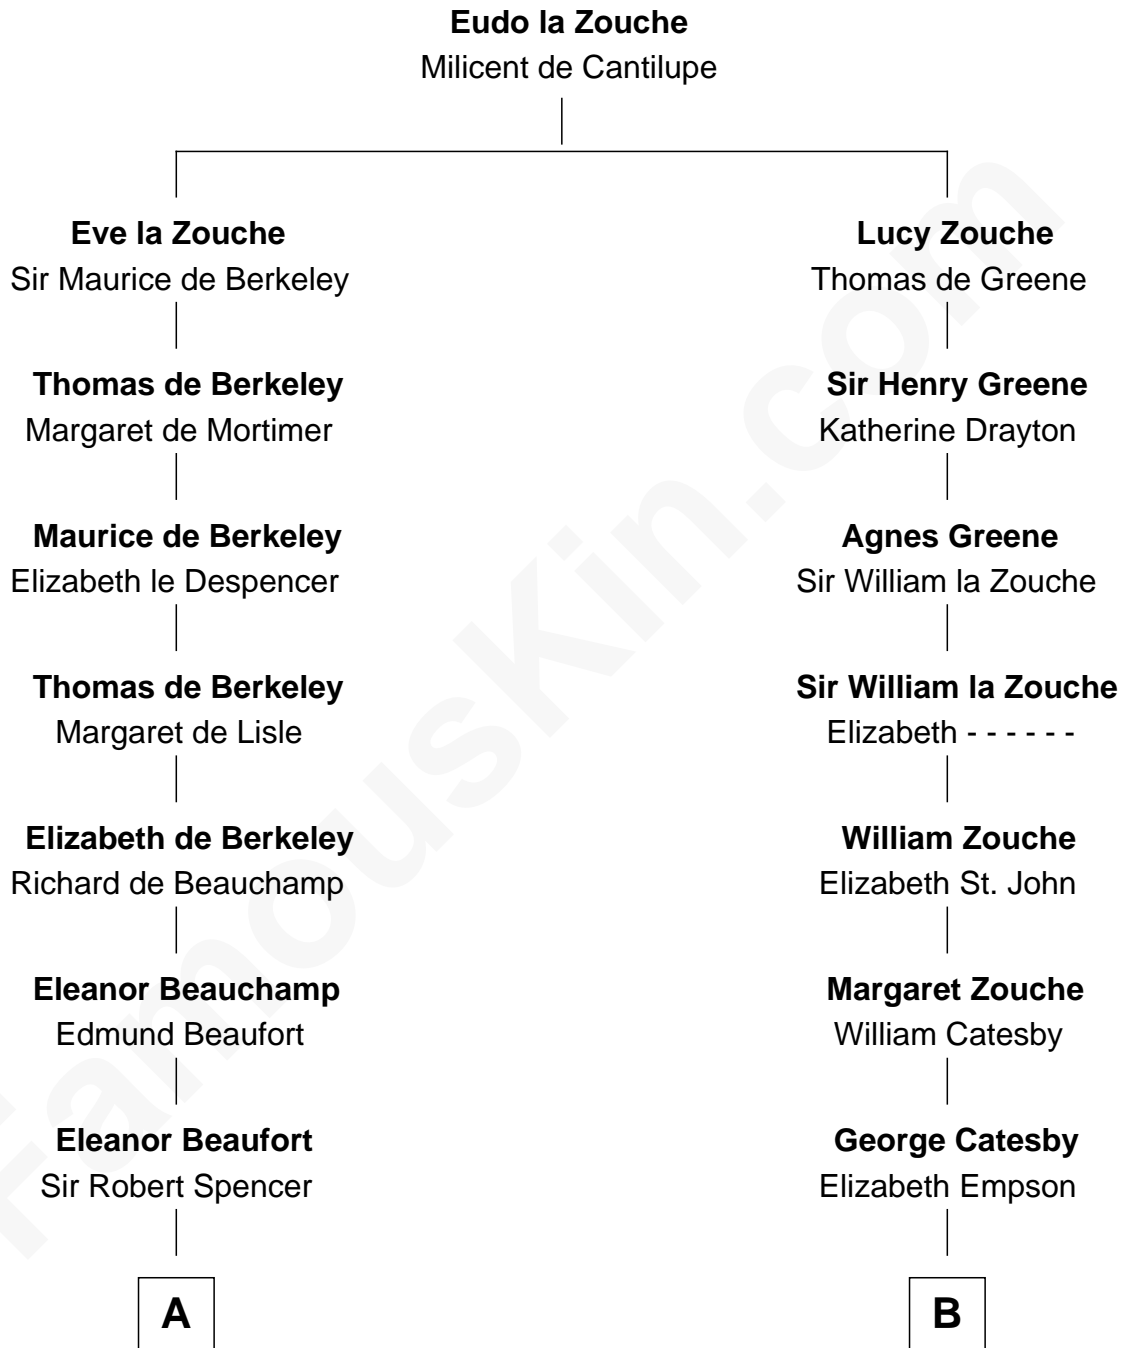

FamousKin.com

Relationship Chart of

Liz Claiborne

Fashion Designer and Founder of Liz Claiborne Inc.

10th cousin 11 times removed of

Robert Catesby

Leader of Gunpowder Plot

C

William Charles Cole Claiborne

Clarisse Duralde

William Charles Cole Claiborne

Louise de Balathier

Fernand Claiborne

Marie Louise Villeré

Omer Villere Claiborne

Carolyn Louise Fenner