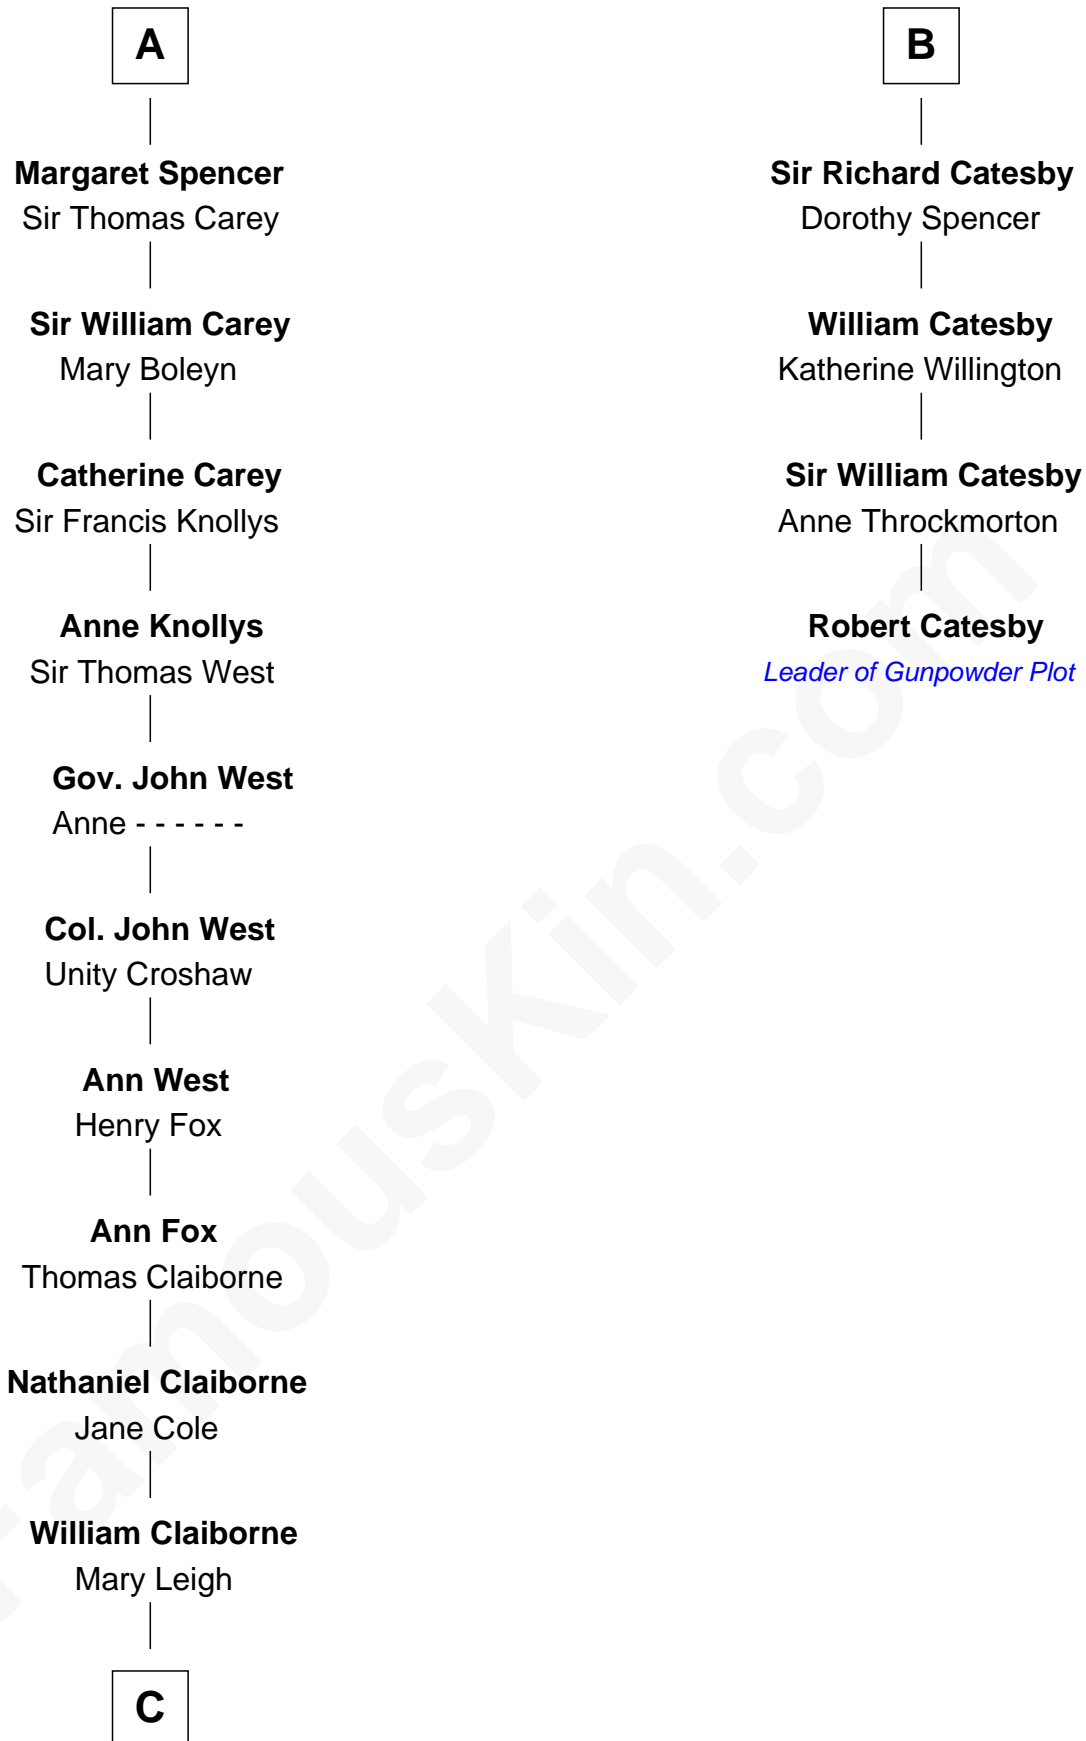

FamousKin.com

Relationship Chart of

Liz Claiborne

Fashion Designer and Founder of Liz Claiborne Inc.

10th cousin 11 times removed of

Robert Catesby

Leader of Gunpowder Plot

C

William Charles Cole Claiborne

Clarisse Duralde

William Charles Cole Claiborne

Louise de Balathier

Fernand Claiborne

Marie Louise Villeré

Omer Villere Claiborne

Carolyn Louise Fenner