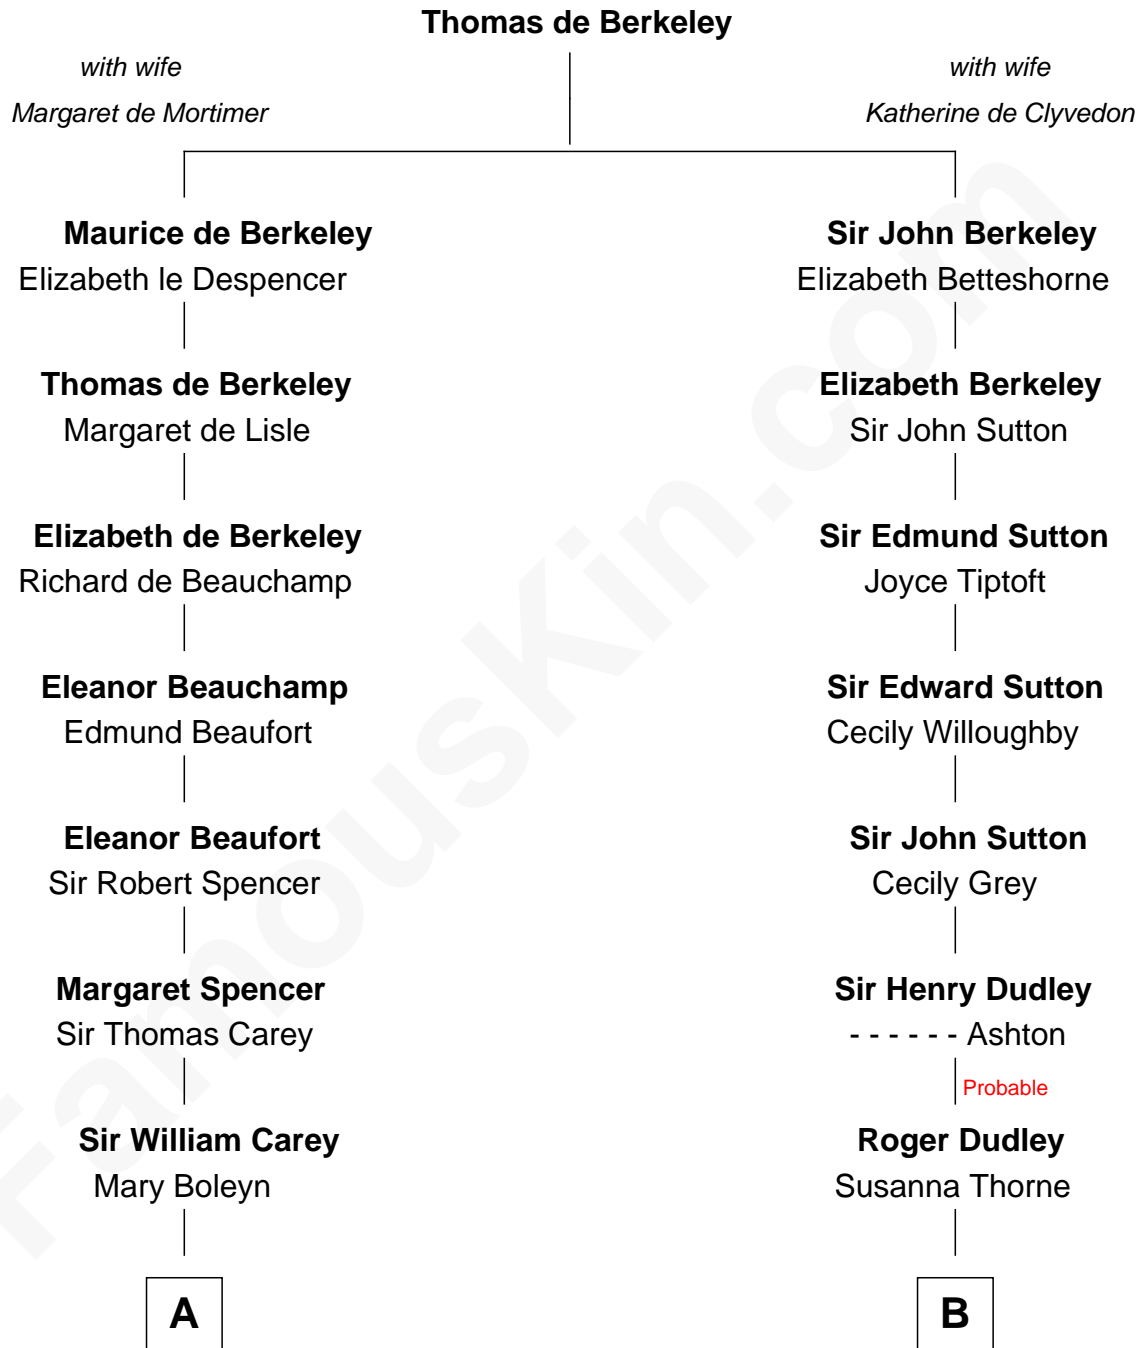

FamousKin.com

Relationship Chart of

Liz Claiborne

Fashion Designer and Founder of Liz Claiborne Inc.

16th cousin 3 times removed of

Dr. H. H. Holmes

Serial Killer aka "Devil in the White City"

C

—
Fernand Claiborne
Marie Louise Villeré

—
Omer Villere Claiborne
Carolyn Louise Fenner

—
Liz Claiborne
Found of Liz Claiborne Inc.

FamousKin.com