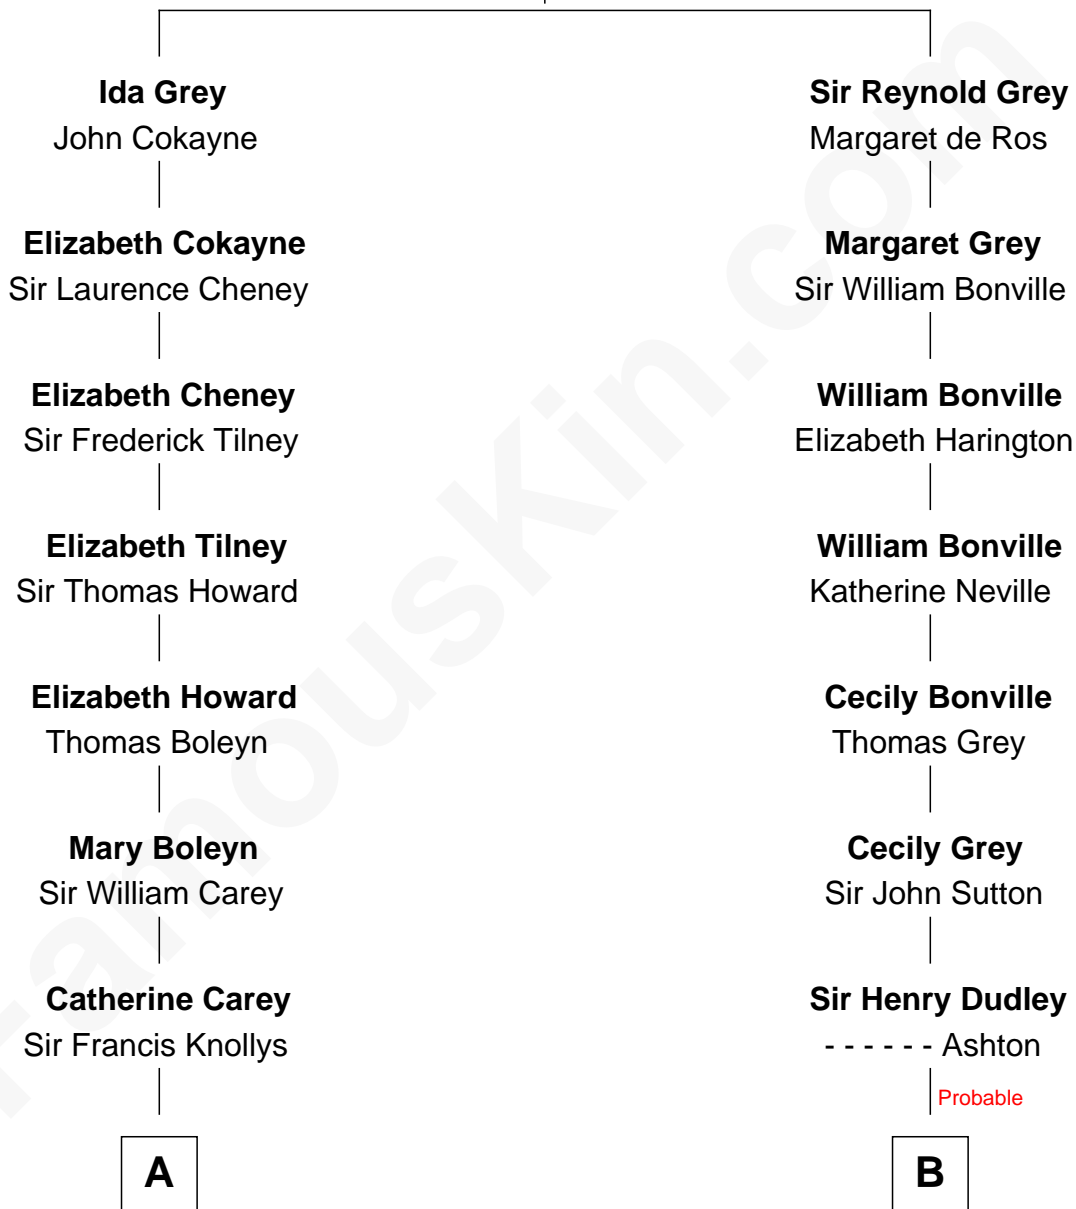

FamousKin.com

Relationship Chart of

Liz Claiborne

Fashion Designer and Founder of Liz Claiborne Inc.

17th cousin 1 time removed of

Dr. H. H. Holmes

Serial Killer aka "Devil in the White City"

Sir Reynold de Grey
Eleanor le Strange

C

—
Omer Villere Claiborne

Carolyn Louise Fenner

—
Liz Claiborne

Found of Liz Claiborne Inc.

FamousKin.com