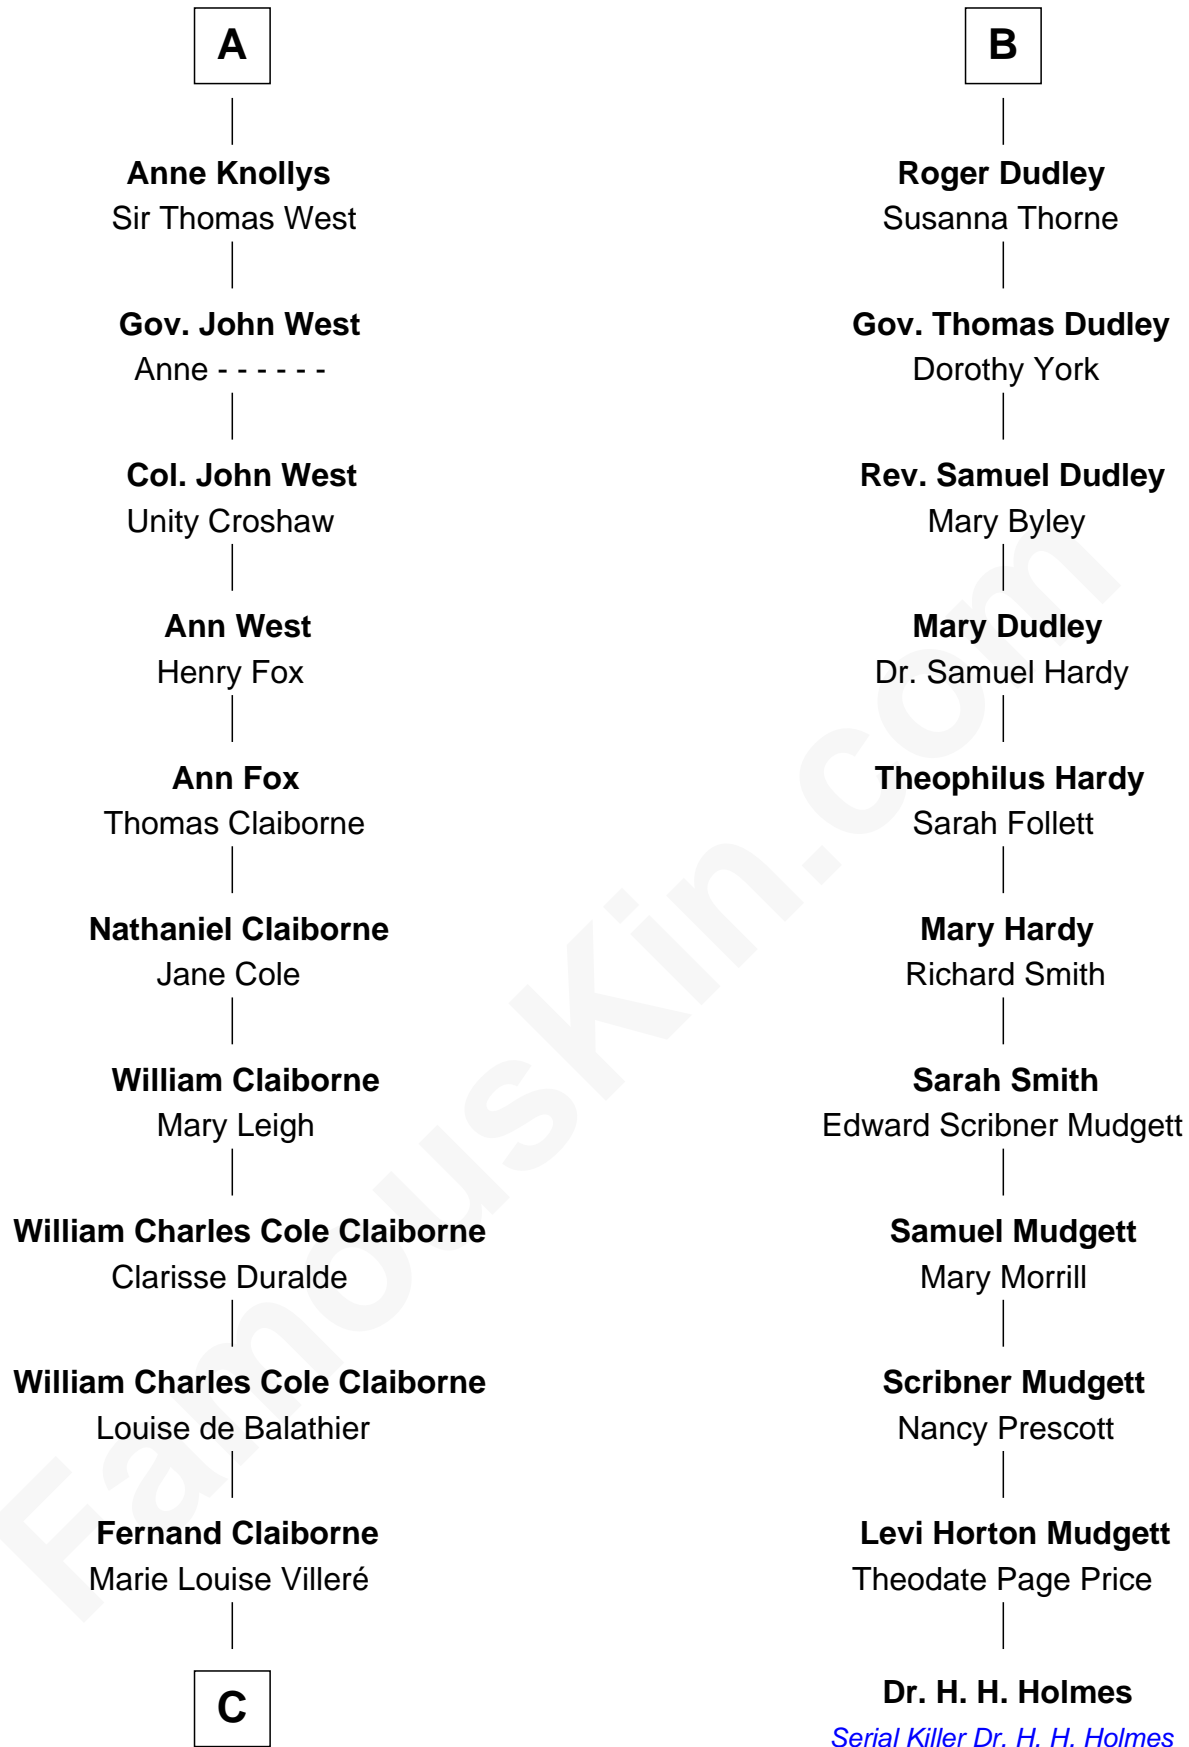

FamousKin.com

Relationship Chart of

Liz Claiborne

Fashion Designer and Founder of Liz Claiborne Inc.

17th cousin 1 time removed of

Dr. H. H. Holmes

Serial Killer aka "Devil in the White City"

Sir Reynold de Grey
Eleanor le Strange

C

—
Omer Villere Claiborne

Carolyn Louise Fenner

—
Liz Claiborne

Found of Liz Claiborne Inc.

FamousKin.com