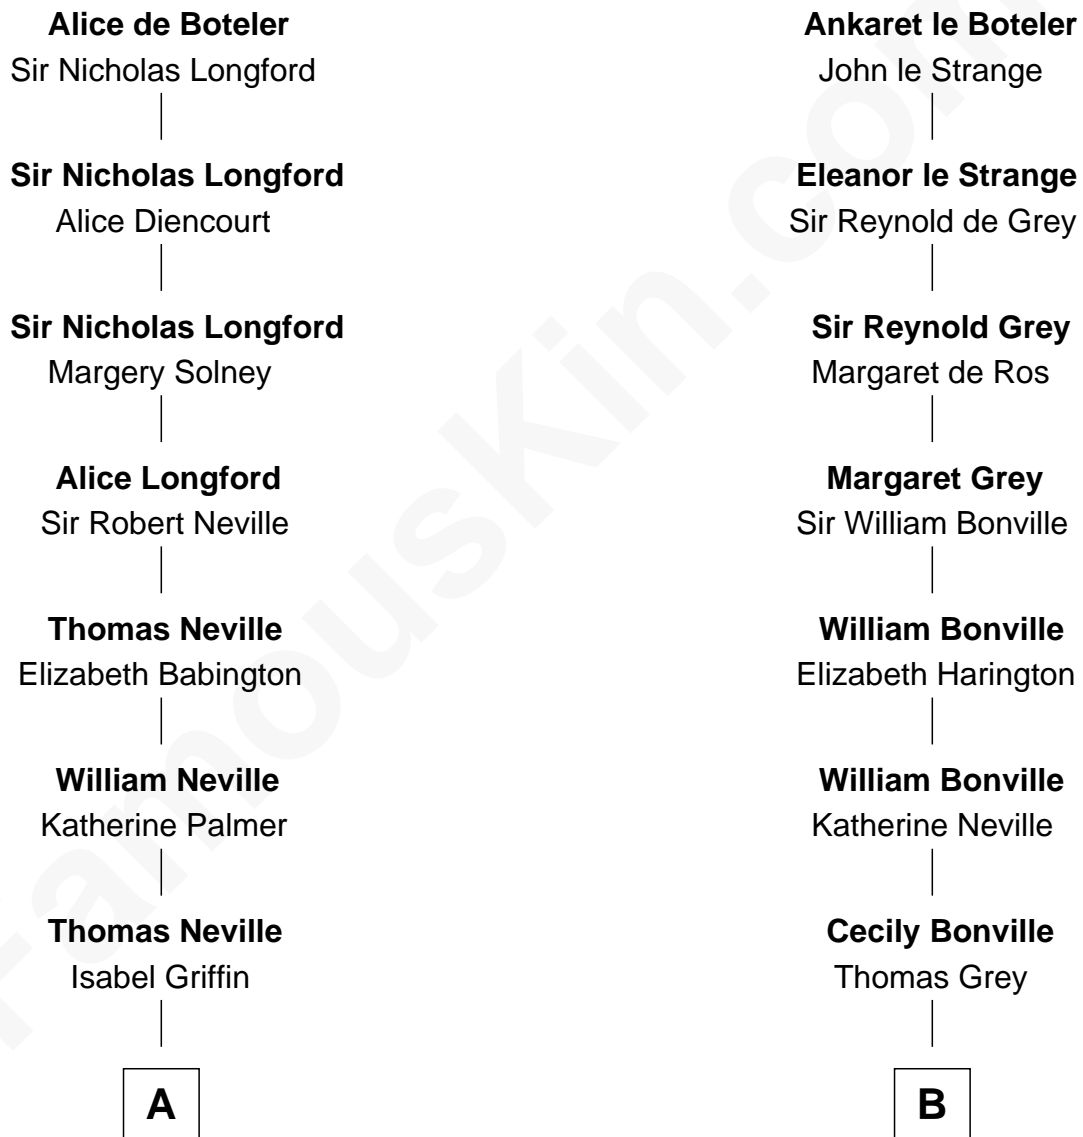

FamousKin.com

Relationship Chart of

Liz Claiborne

Fashion Designer and Founder of Liz Claiborne Inc.

19th cousin 1 time removed of

Dr. H. H. Holmes

Serial Killer aka "Devil in the White City"

Sir William de Boteler

Ela Herdeburgh

C

William Charles Cole Claiborne

Louise de Balathier

Fernand Claiborne

Marie Louise Villeré

Omer Villere Claiborne

Carolyn Louise Fenner