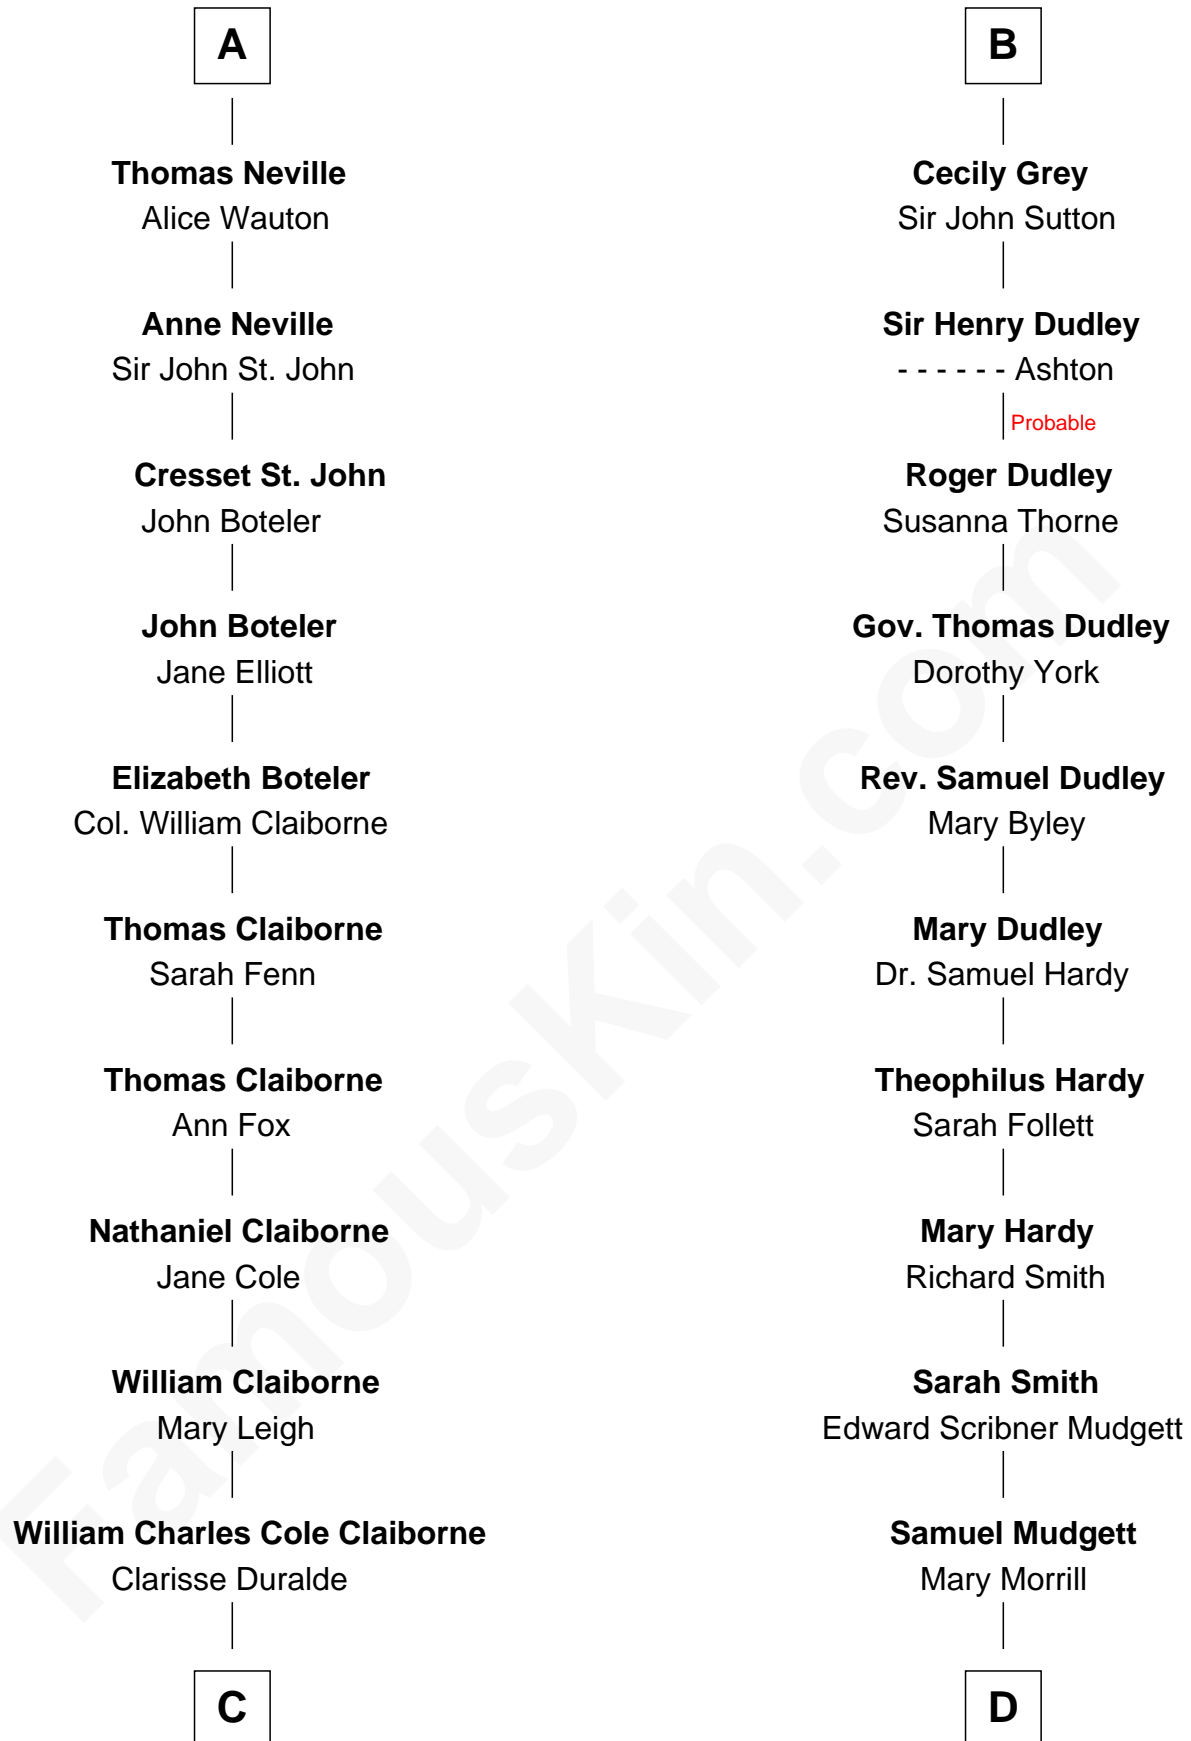

FamousKin.com

Relationship Chart of

Liz Claiborne

Fashion Designer and Founder of Liz Claiborne Inc.

19th cousin 1 time removed of

Dr. H. H. Holmes

Serial Killer aka "Devil in the White City"

Sir William de Boteler

Ela Herdeburgh

C

William Charles Cole Claiborne

Louise de Balathier

Fernand Claiborne

Marie Louise Villeré

Omer Villere Claiborne

Carolyn Louise Fenner