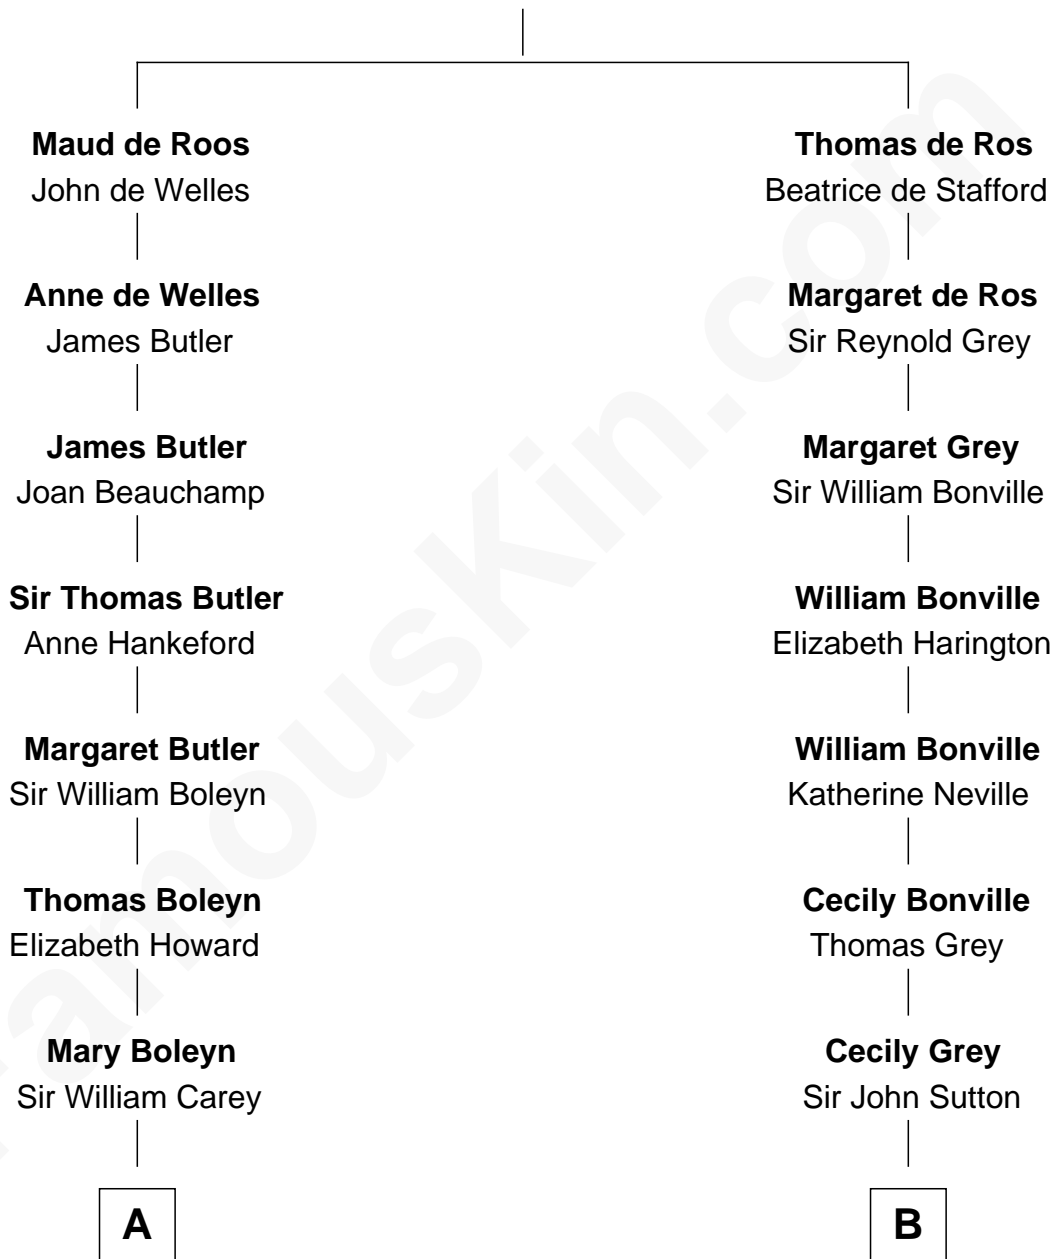

FamousKin.com

Relationship Chart of

Liz Claiborne

Fashion Designer and Founder of Liz Claiborne Inc.

18th cousin 1 time removed of

Dr. H. H. Holmes

Serial Killer aka "Devil in the White City"

Sir William de Ros
Margery de Badlesmere

C

Fernand Claiborne
Marie Louise Villeré

Omer Villere Claiborne
Carolyn Louise Fenner

Liz Claiborne
Found of Liz Claiborne Inc.

D

Levi Horton Mudgett
Theodate Page Price

Dr. H. H. Holmes
Serial Killer Dr. H. H. Holmes