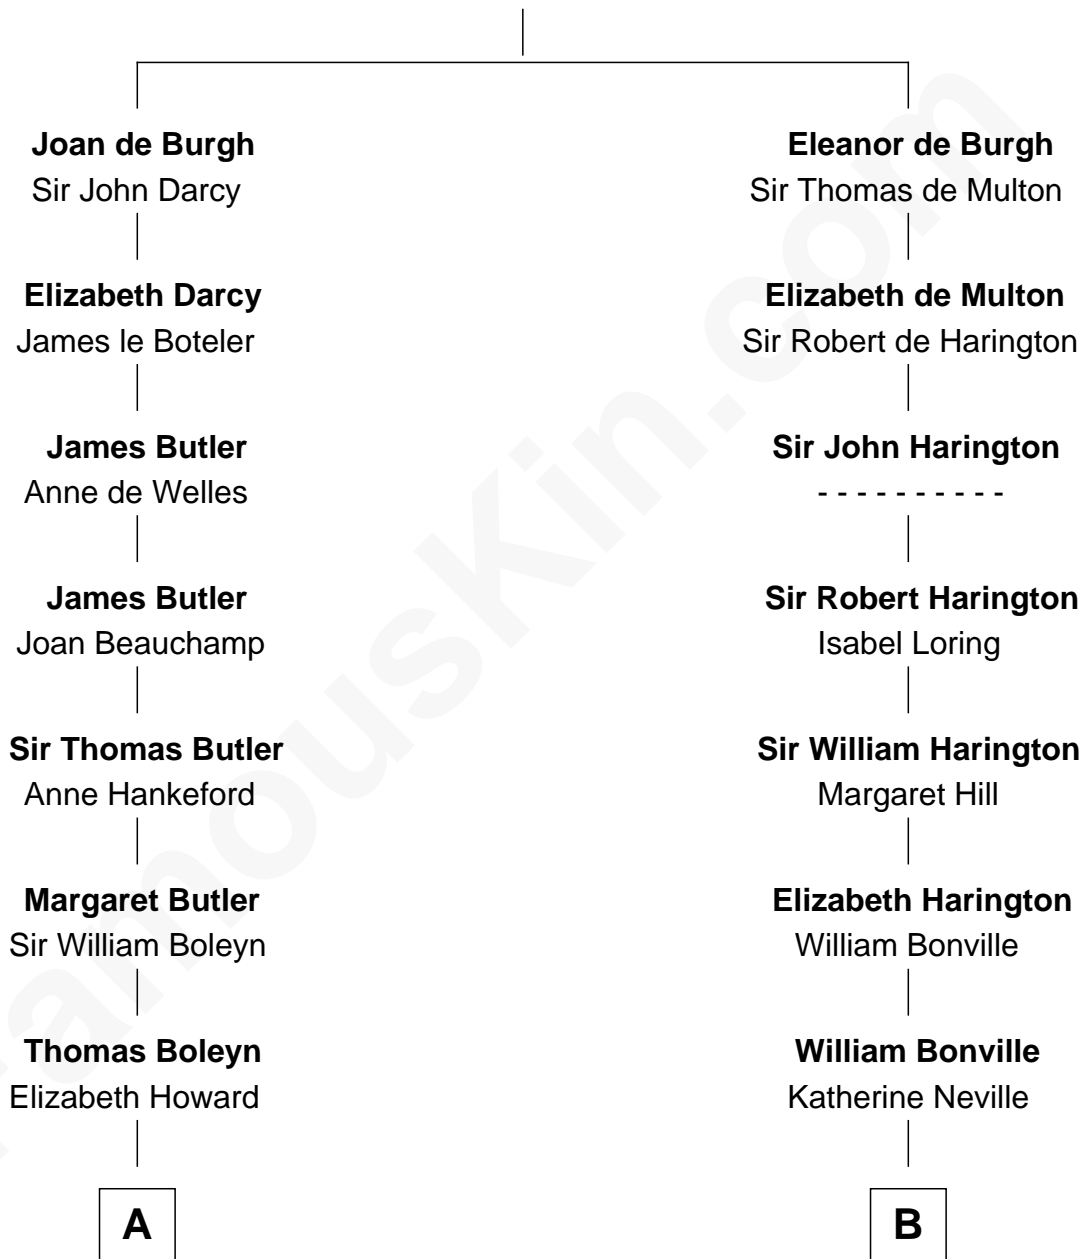

FamousKin.com

Relationship Chart of

Liz Claiborne

Fashion Designer and Founder of Liz Claiborne Inc.

20th cousin of

Dr. H. H. Holmes

Serial Killer aka "Devil in the White City"

Sir Richard de Burgh

Margaret - - - - -

C

William Charles Cole Claiborne

Louise de Balathier

Fernand Claiborne

Marie Louise Villeré

Omer Villere Claiborne

Carolyn Louise Fenner