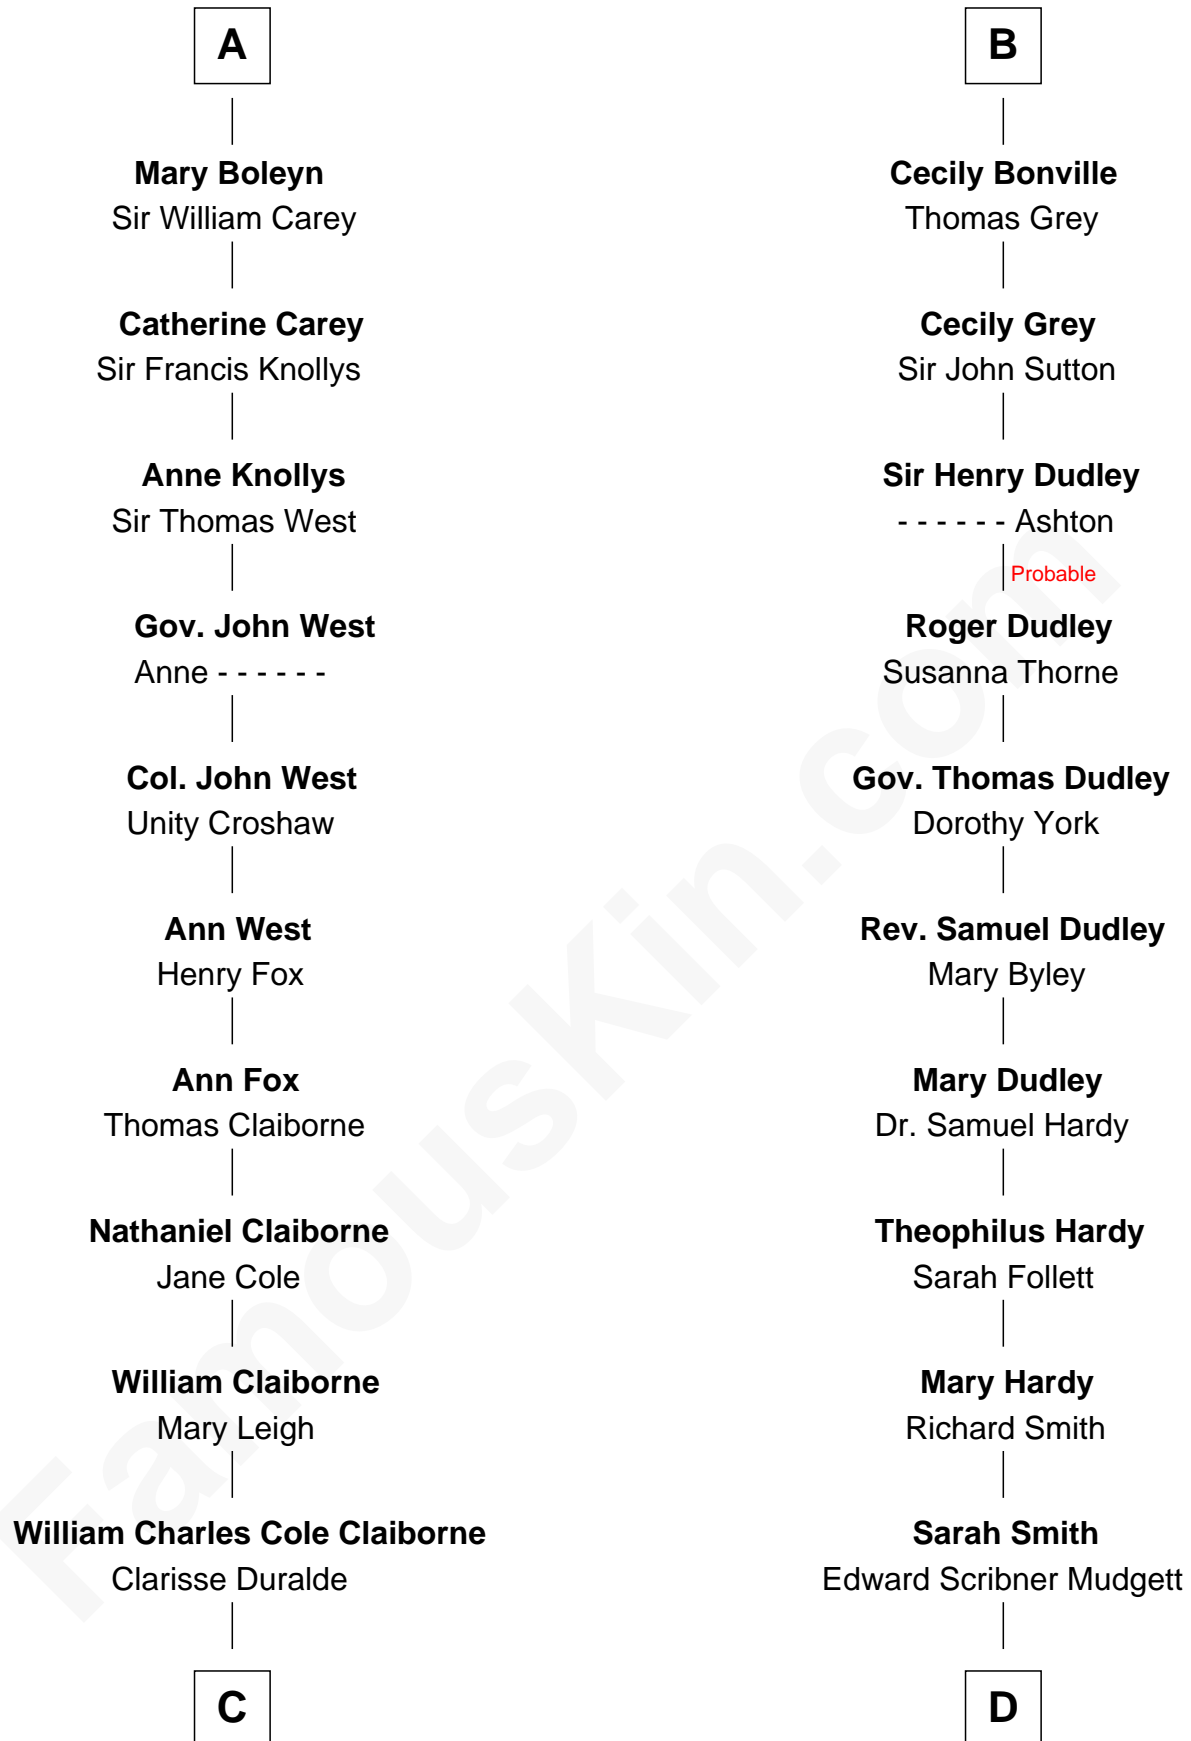

FamousKin.com

Relationship Chart of

Liz Claiborne

Fashion Designer and Founder of Liz Claiborne Inc.

20th cousin of

Dr. H. H. Holmes

Serial Killer aka "Devil in the White City"

Sir Richard de Burgh

Margaret - - - - -

C

William Charles Cole Claiborne

Louise de Balathier

Fernand Claiborne

Marie Louise Villeré

Omer Villere Claiborne

Carolyn Louise Fenner