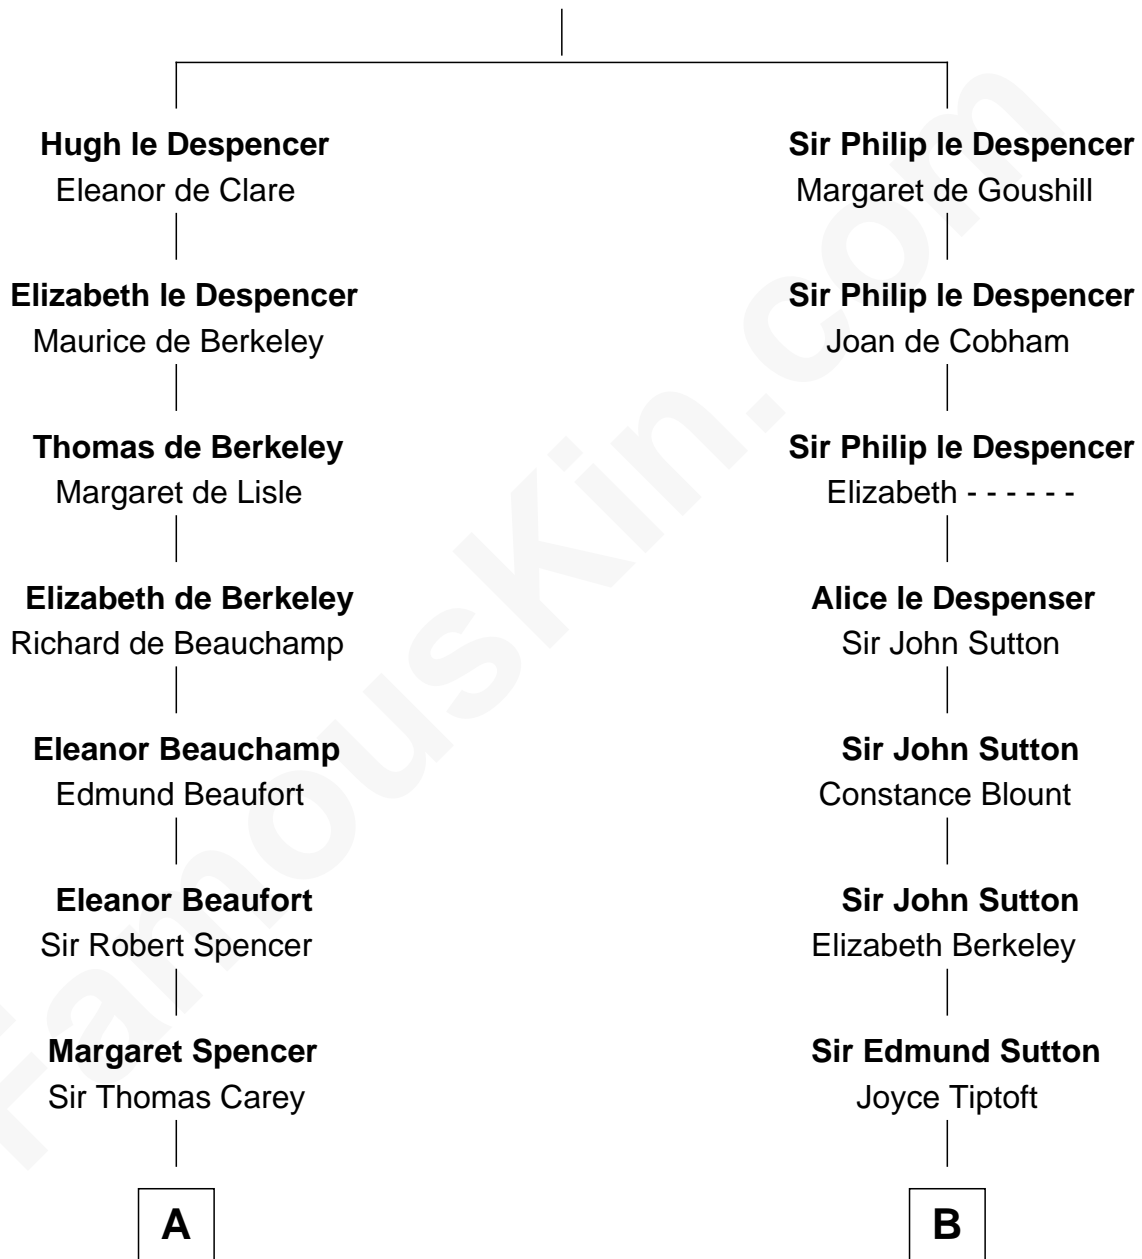

FamousKin.com

Relationship Chart of

Liz Claiborne

Fashion Designer and Founder of Liz Claiborne Inc.

20th cousin of

Dr. H. H. Holmes

Serial Killer aka "Devil in the White City"

Sir Hugh le Despencer
Isabella de Beauchamp

C

William Charles Cole Claiborne

Louise de Balathier

Fernand Claiborne

Marie Louise Villeré

Omer Villere Claiborne

Carolyn Louise Fenner

Liz Claiborne