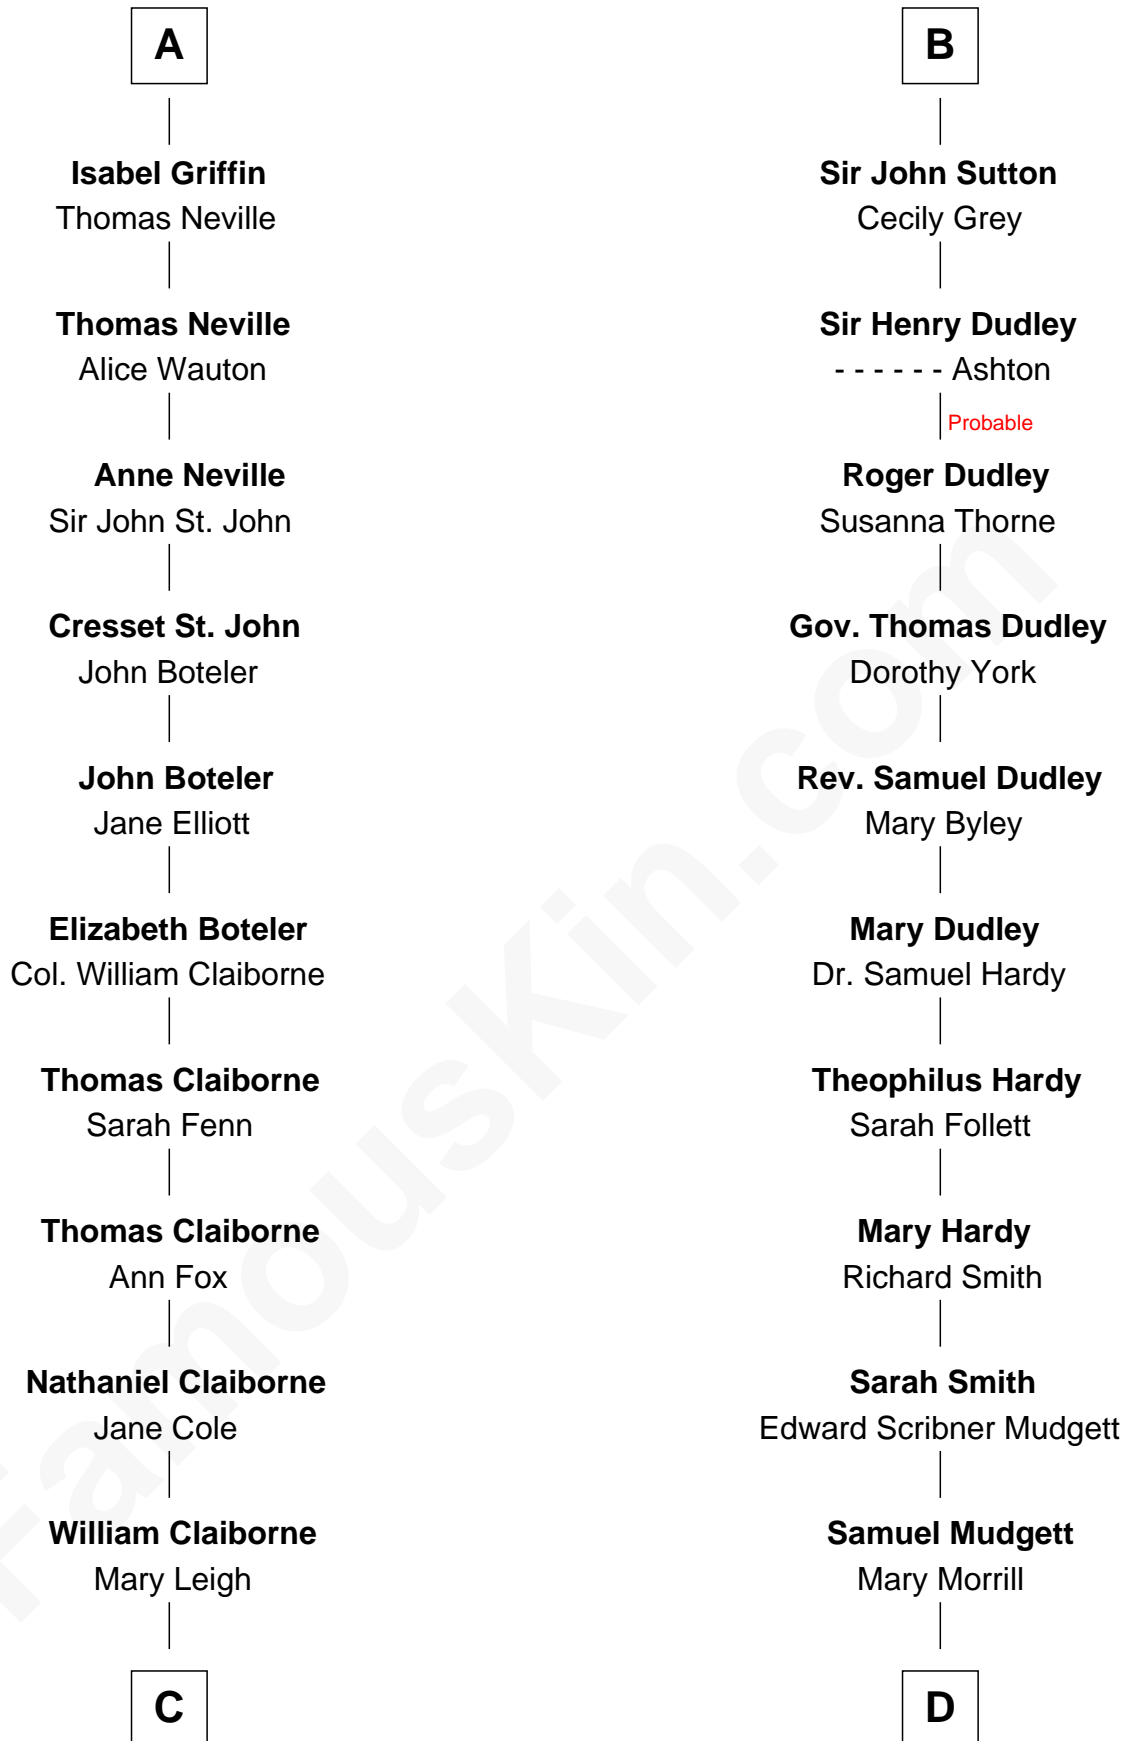

FamousKin.com

Relationship Chart of

Liz Claiborne

Fashion Designer and Founder of Liz Claiborne Inc.

19th cousin 2 times removed of

Dr. H. H. Holmes

Serial Killer aka "Devil in the White City"

Sir William de Cantilupe

Eve de Braiose

Joan de Cantilupe
Sir Henry de Hastings

Lora de Hastings
Thomas Latimer

Sir Warin le Latimer
Catherine de la Warre

Elizabeth le Latimer
Sir Thomas Griffin

Richard Griffin
Anna Chamberlain

Nicholas Griffin
Margaret Pilkington

Nicholas Griffin
Catherine Curzon

A

Milicent de Cantilupe
Eudo la Zouche

Eve la Zouche
Sir Maurice de Berkeley

Thomas de Berkeley
Katherine de Clyvedon

Sir John Berkeley
Elizabeth Betteshorne

Elizabeth Berkeley
Sir John Sutton

Sir Edmund Sutton
Joyce Tiptoft

Sir Edward Sutton
Cecily Willoughby

B

C

William Charles Cole Claiborne

Clarisse Duralde

William Charles Cole Claiborne

Louise de Balathier