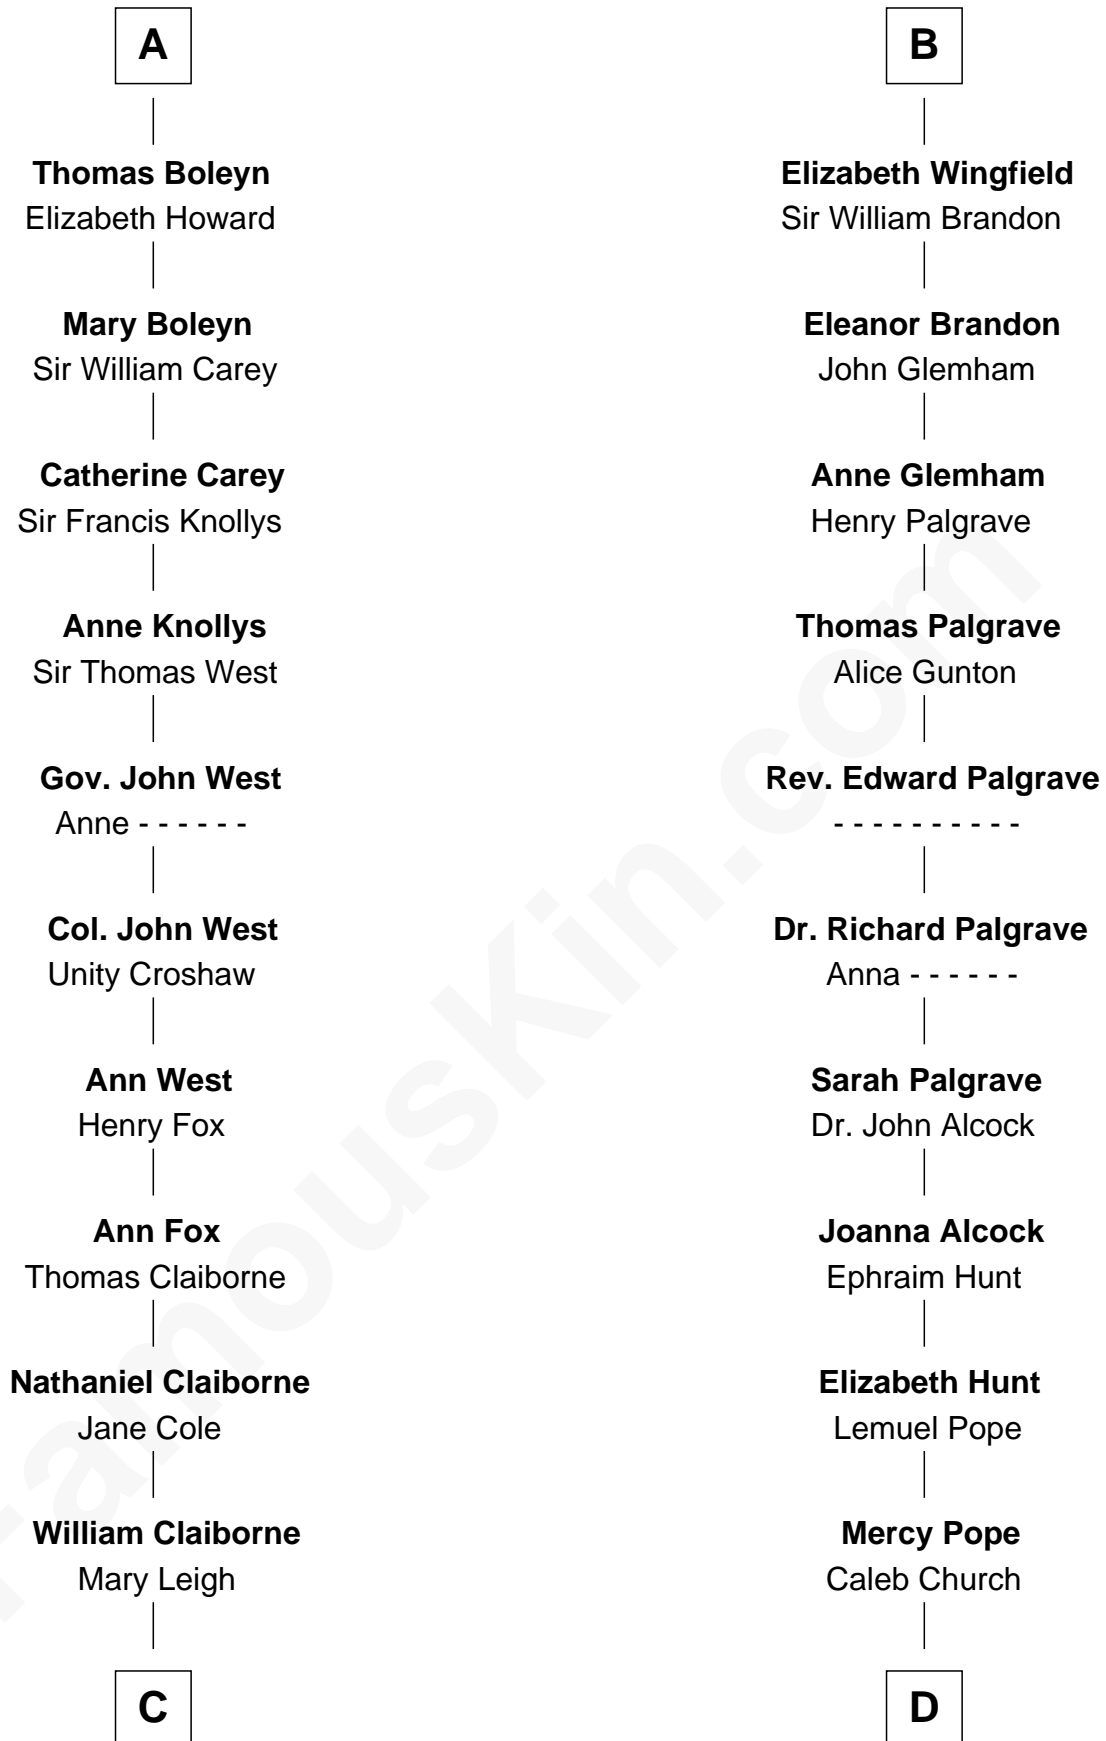

FamousKin.com

Relationship Chart of

Liz Claiborne

Fashion Designer and Founder of Liz Claiborne Inc.

21st cousin of

Franklin D. Roosevelt
32nd U.S. President

C

William Charles Cole Claiborne

Clarisse Duralde

William Charles Cole Claiborne

Louise de Balathier

Fernand Claiborne

Marie Louise Villeré

Omer Villere Claiborne

Carolyn Louise Fenner

Liz Claiborne