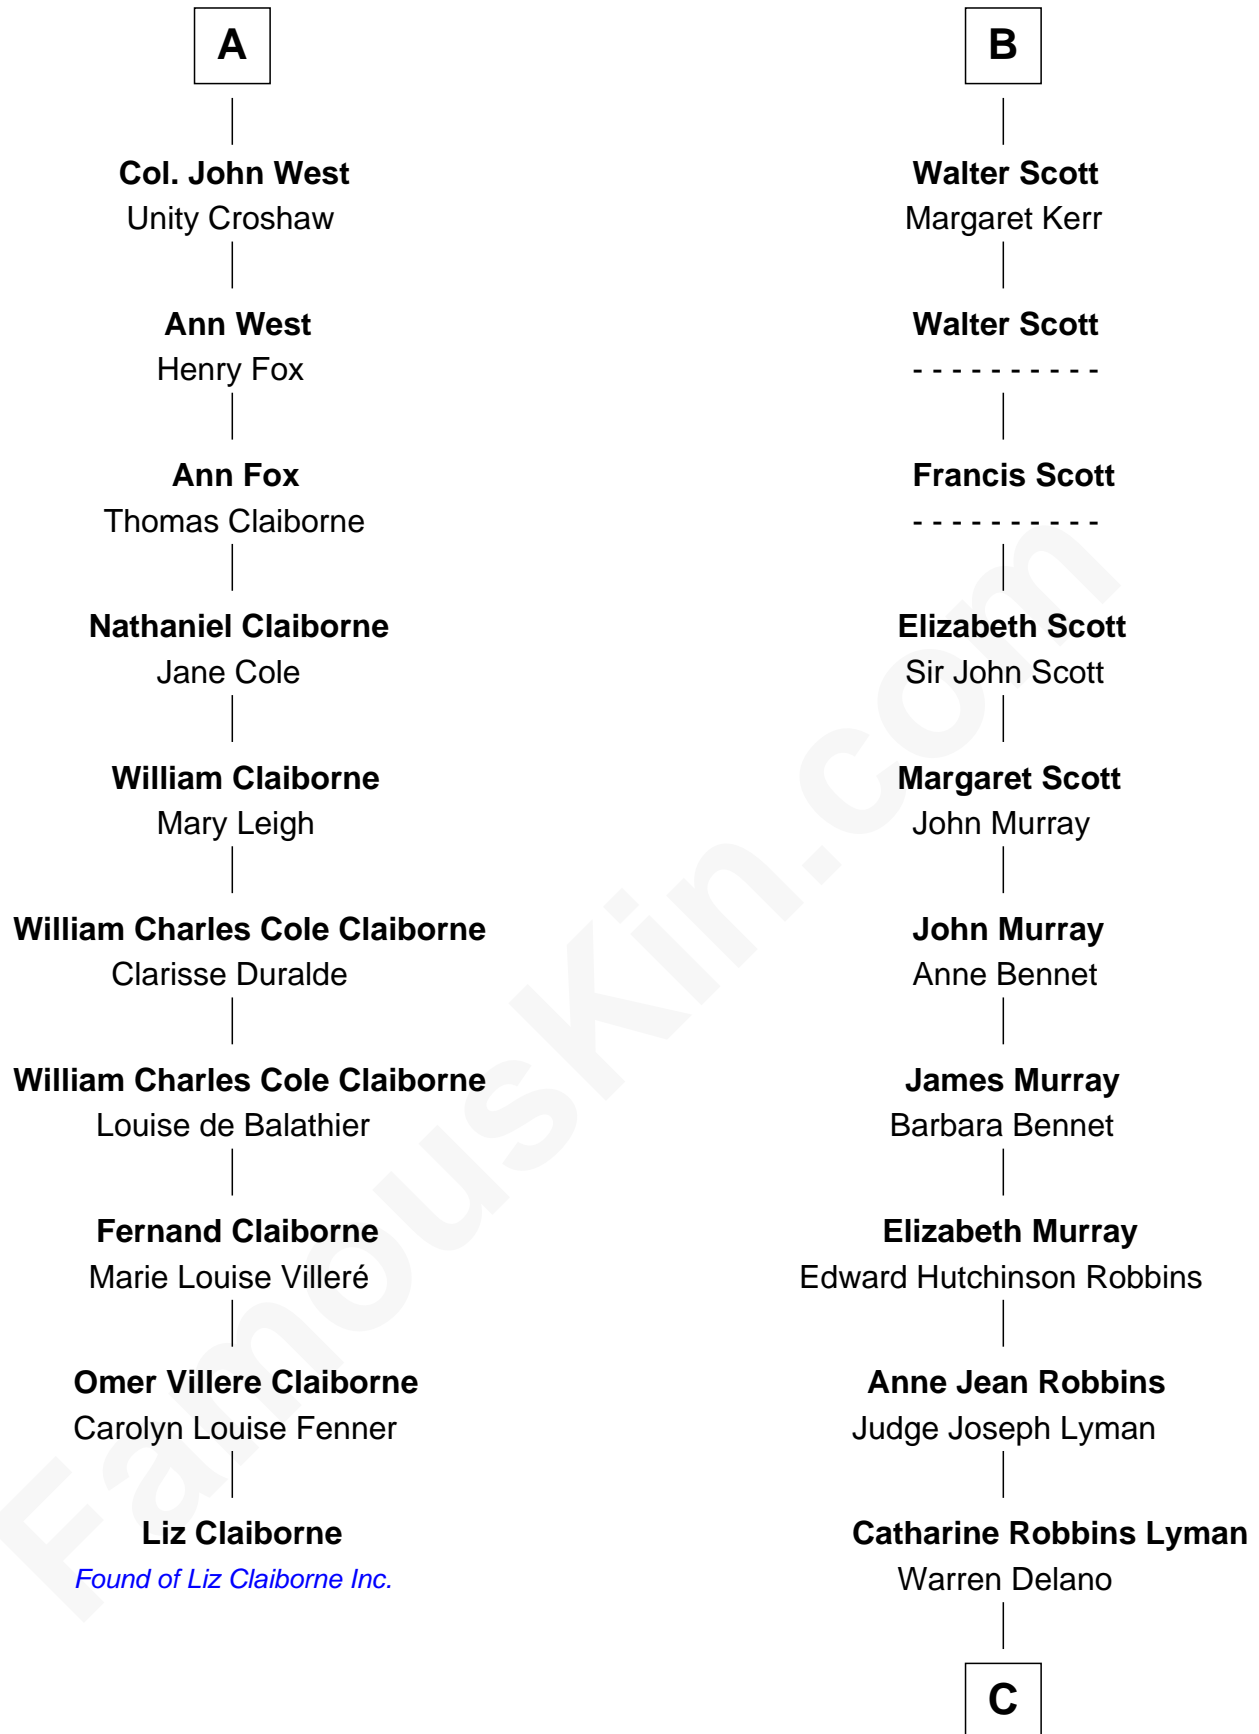

FamousKin.com

Relationship Chart of

Liz Claiborne

Fashion Designer and Founder of Liz Claiborne Inc.

16th cousin 2 times removed of

Franklin D. Roosevelt
32nd U.S. President

Sir John Beaufort
Margaret de Holand

Edmund Beaufort
Eleanor Beauchamp

Eleanor Beaufort
Sir Robert Spencer

Margaret Spencer
Sir Thomas Carey

Sir William Carey
Mary Boleyn

Catherine Carey
Sir Francis Knollys

Anne Knollys
Sir Thomas West

Gov. John West
Anne - - - - -

A

Joan Beaufort

James I, King of Scotland

James II, King of Scotland
Mary of Guelders

Mary Stewart of Scotland
James Hamilton

James Hamilton
- - - - -

Sir John Hamilton
Janet Home

Margaret Hamilton
David Douglas

Margaret Douglas
Sir Walter Scott

B

C

Sara Delano
James Roosevelt

Franklin D. Roosevelt
32nd U.S. President

FamousKin.com