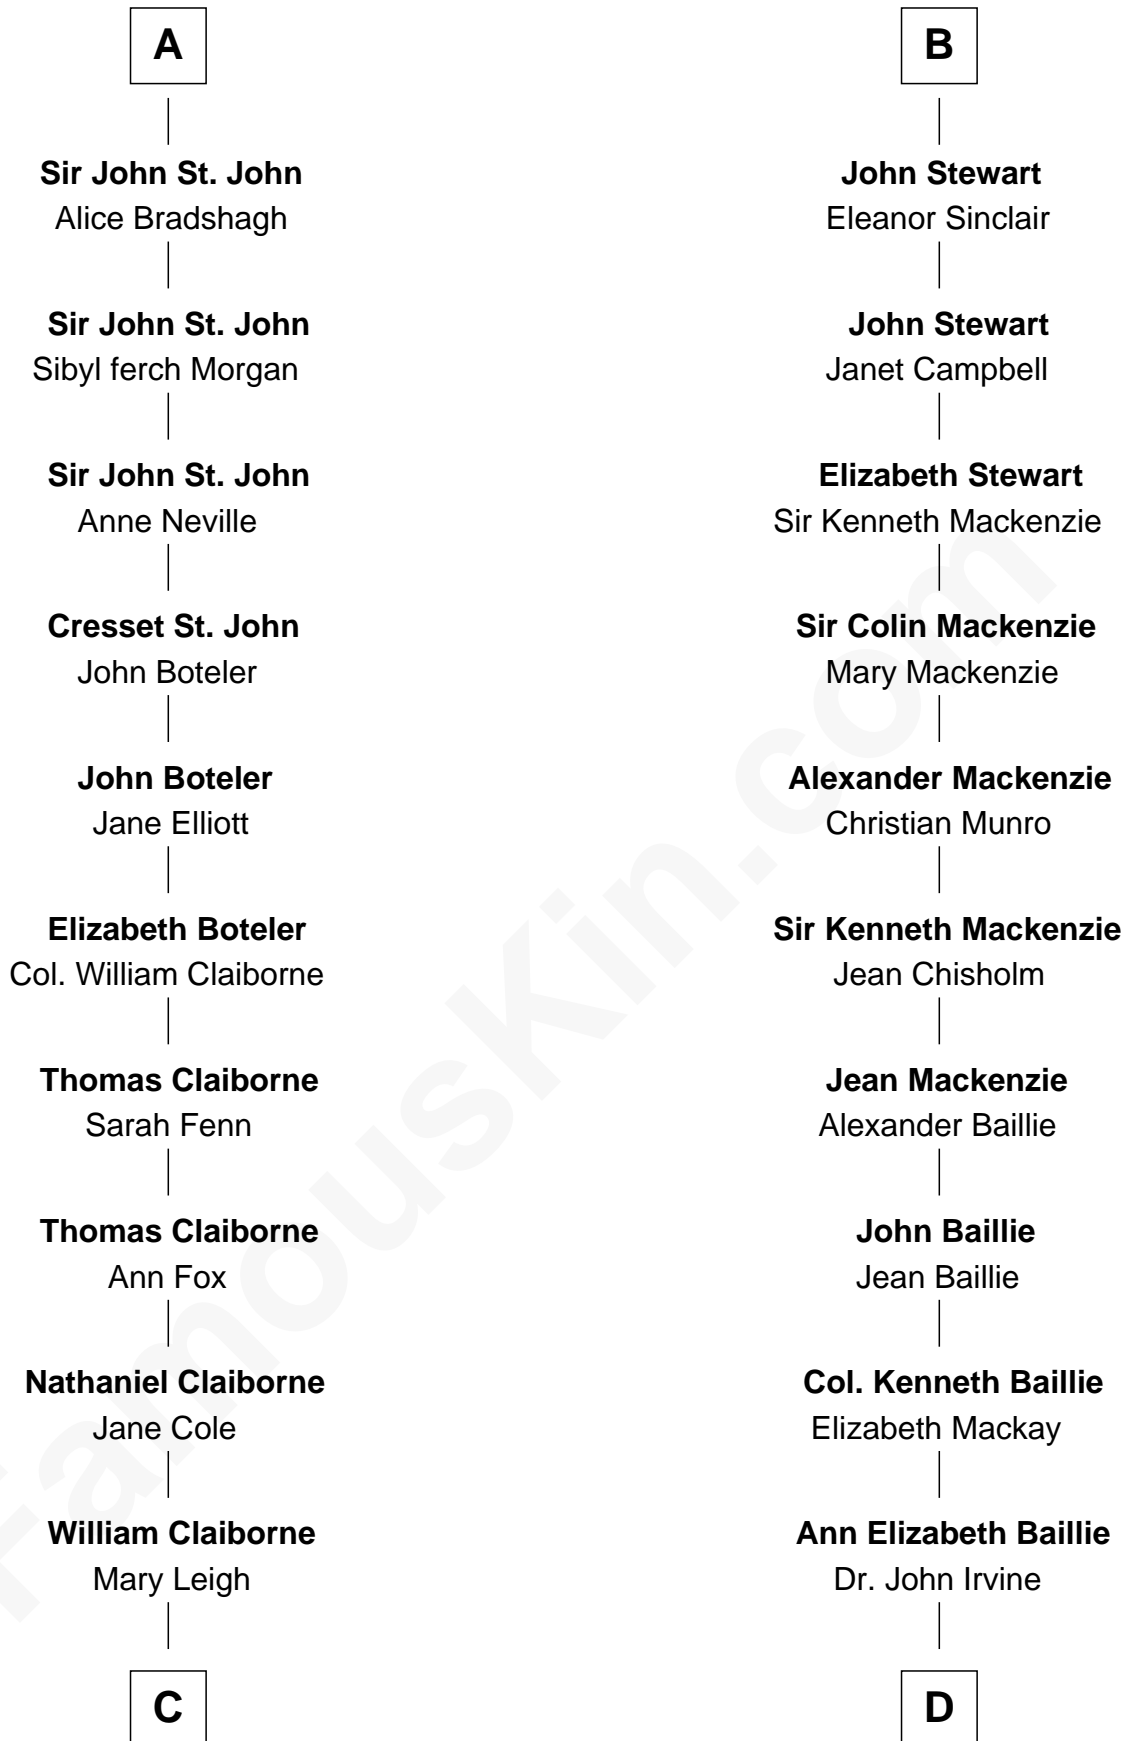

FamousKin.com

Relationship Chart of

Liz Claiborne

Fashion Designer and Founder of Liz Claiborne Inc.

20th cousin 1 time removed of

Theodore Roosevelt
26th U.S. President

C

William Charles Cole Claiborne
Clarisse Duralde

William Charles Cole Claiborne
Louise de Balathier

Fernand Claiborne
Marie Louise Villeré

Omer Villere Claiborne
Carolyn Louise Fenner

Liz Claiborne
Found of Liz Claiborne Inc.

D

Anne Irvine
James Bulloch

James Stephens Bulloch
Martha Stewart

Martha Bulloch
Theodore Roosevelt

Theodore Roosevelt
26th U.S. President