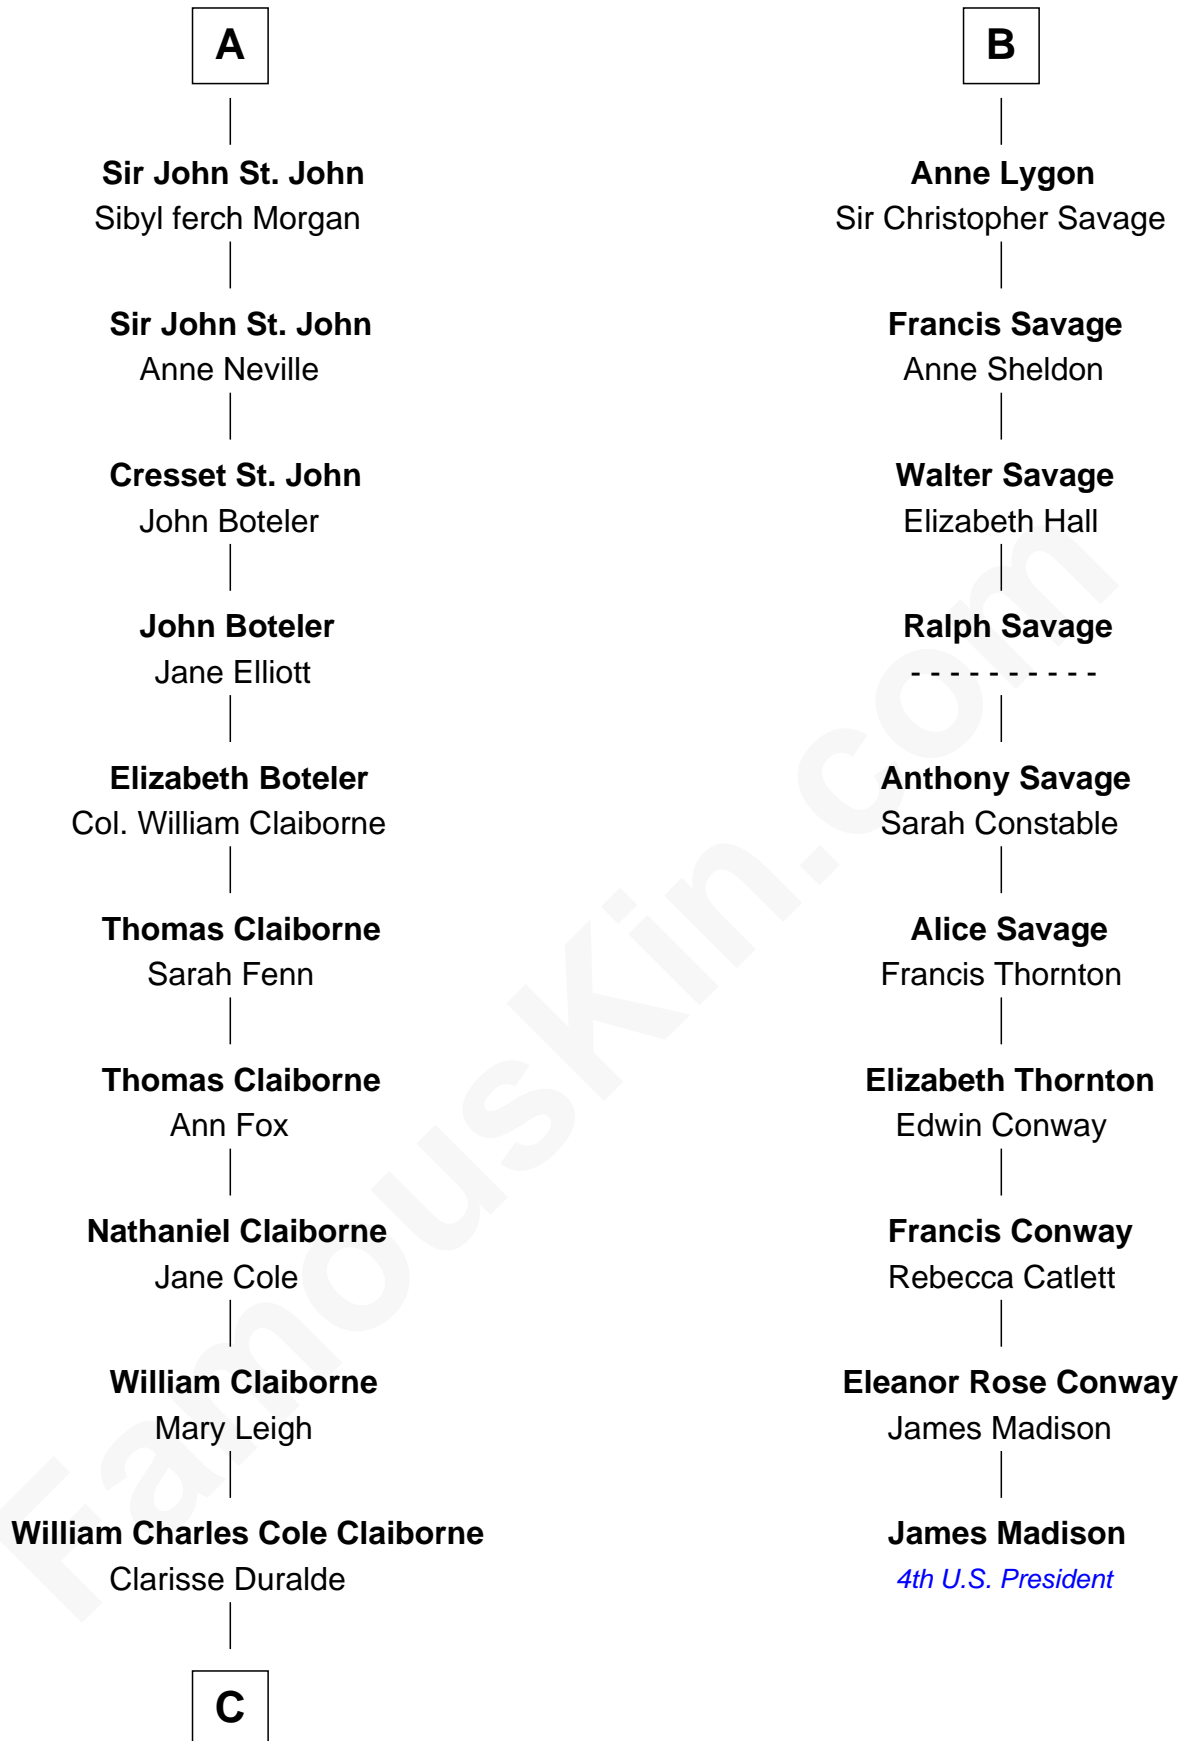

## Relationship Chart of

### Liz Claiborne

*Fashion Designer and Founder of Liz Claiborne Inc.*

16th cousin 4 times removed of

**James Madison**

*4th U.S. President*

**Sir Walter de Beauchamp**

Alice de Tony

**C**

William Charles Cole Claiborne

Louise de Balathier

Fernand Claiborne

Marie Louise Villeré

Omer Villere Claiborne

Carolyn Louise Fenner

Liz Claiborne

*Found of Liz Claiborne Inc.*