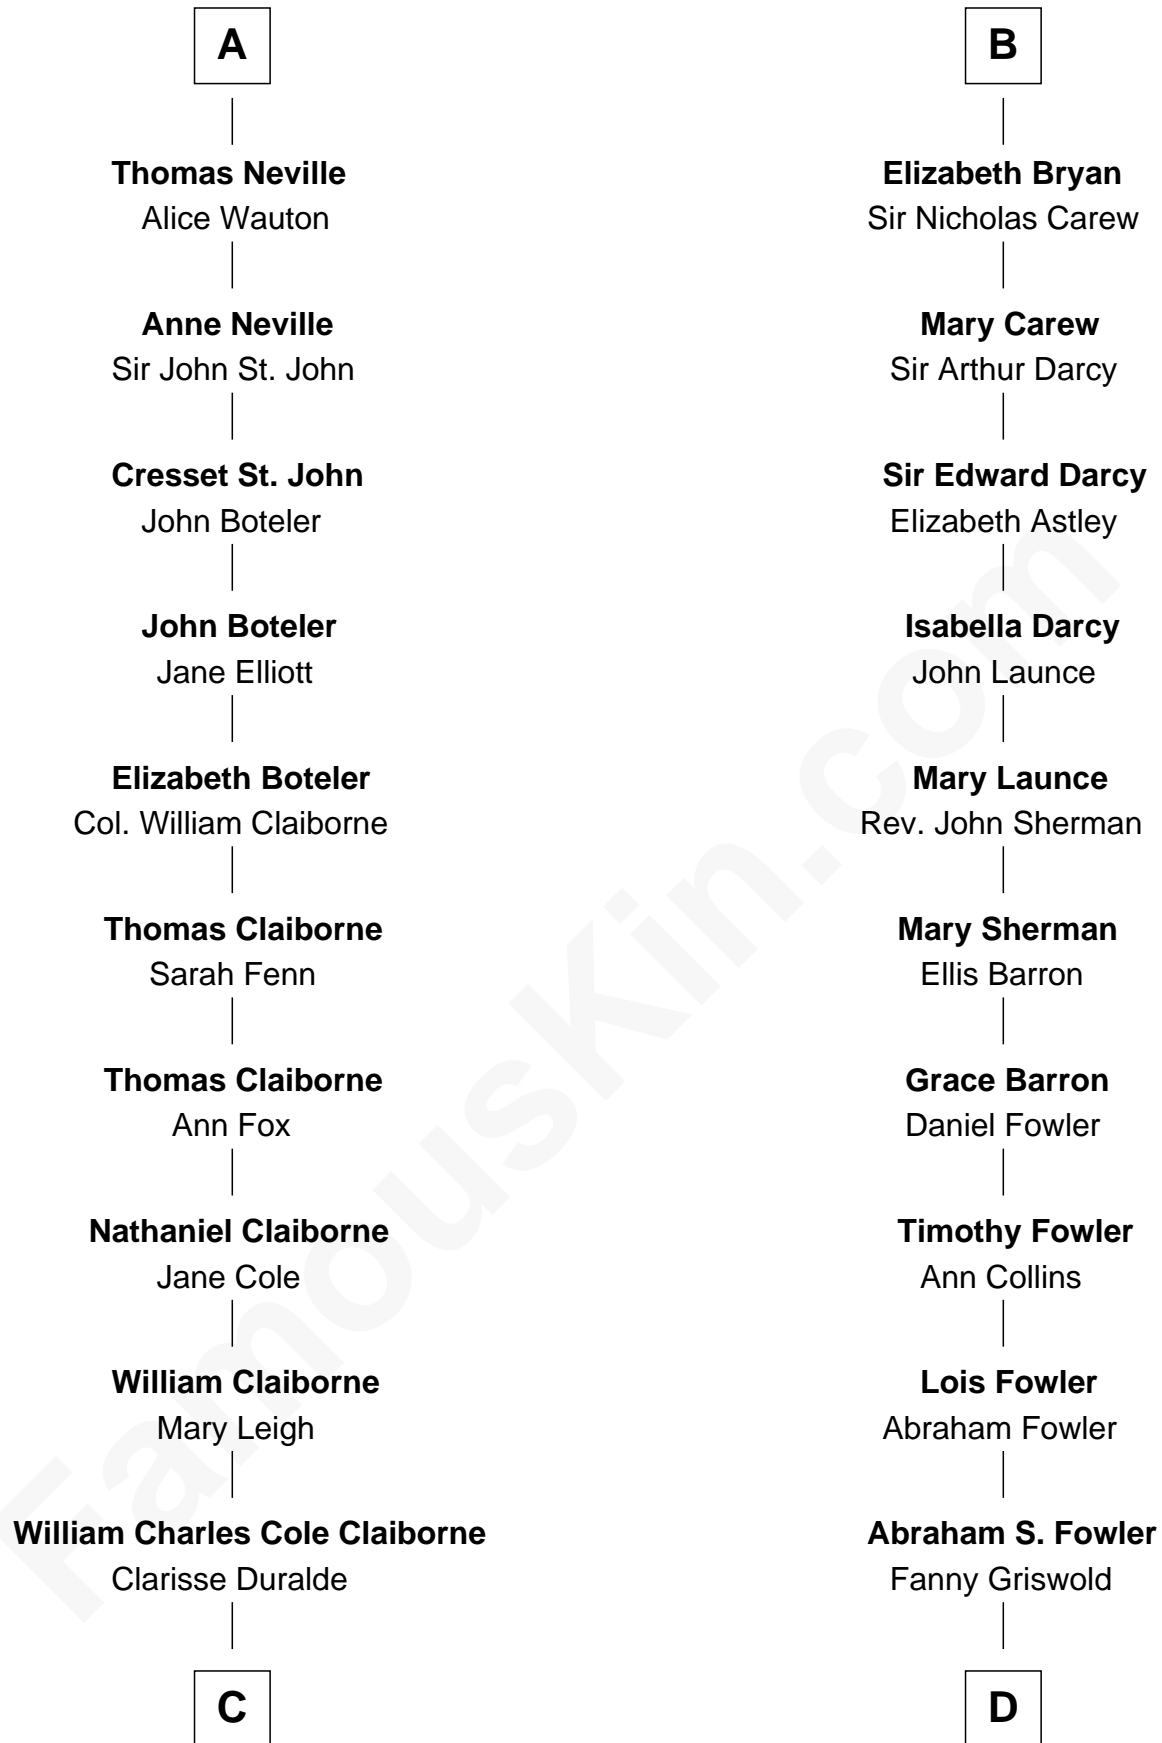

FamousKin.com

Relationship Chart of

Liz Claiborne

Fashion Designer and Founder of Liz Claiborne Inc.

20th cousin 1 time removed of

Bill Weld

68th Governor of Massachusetts

Sir William de Boteler

Ela Herdeburgh

Alice de Boteler
Sir Nicholas Longford

Sir Nicholas Longford
Alice Diencourt

Sir Nicholas Longford
Margery Solney

Alice Longford
Sir Robert Neville

Thomas Neville
Elizabeth Babington

William Neville
Katherine Palmer

Thomas Neville
Isabel Griffin

A

Ankaret le Boteler
John le Strange

Eleanor le Strange
Sir Reynold de Grey

Ida Grey
John Cokayne

Elizabeth Cokayne
Sir Laurence Cheney

Elizabeth Cheney
Sir Frederick Tilney

Elizabeth Tilney
Sir Humphrey Bouchier

Margaret Bouchier
Sir Thomas Bryan

B

C

William Charles Cole Claiborne

Louise de Balathier

Fernand Claiborne

Marie Louise Villeré

Omer Villere Claiborne