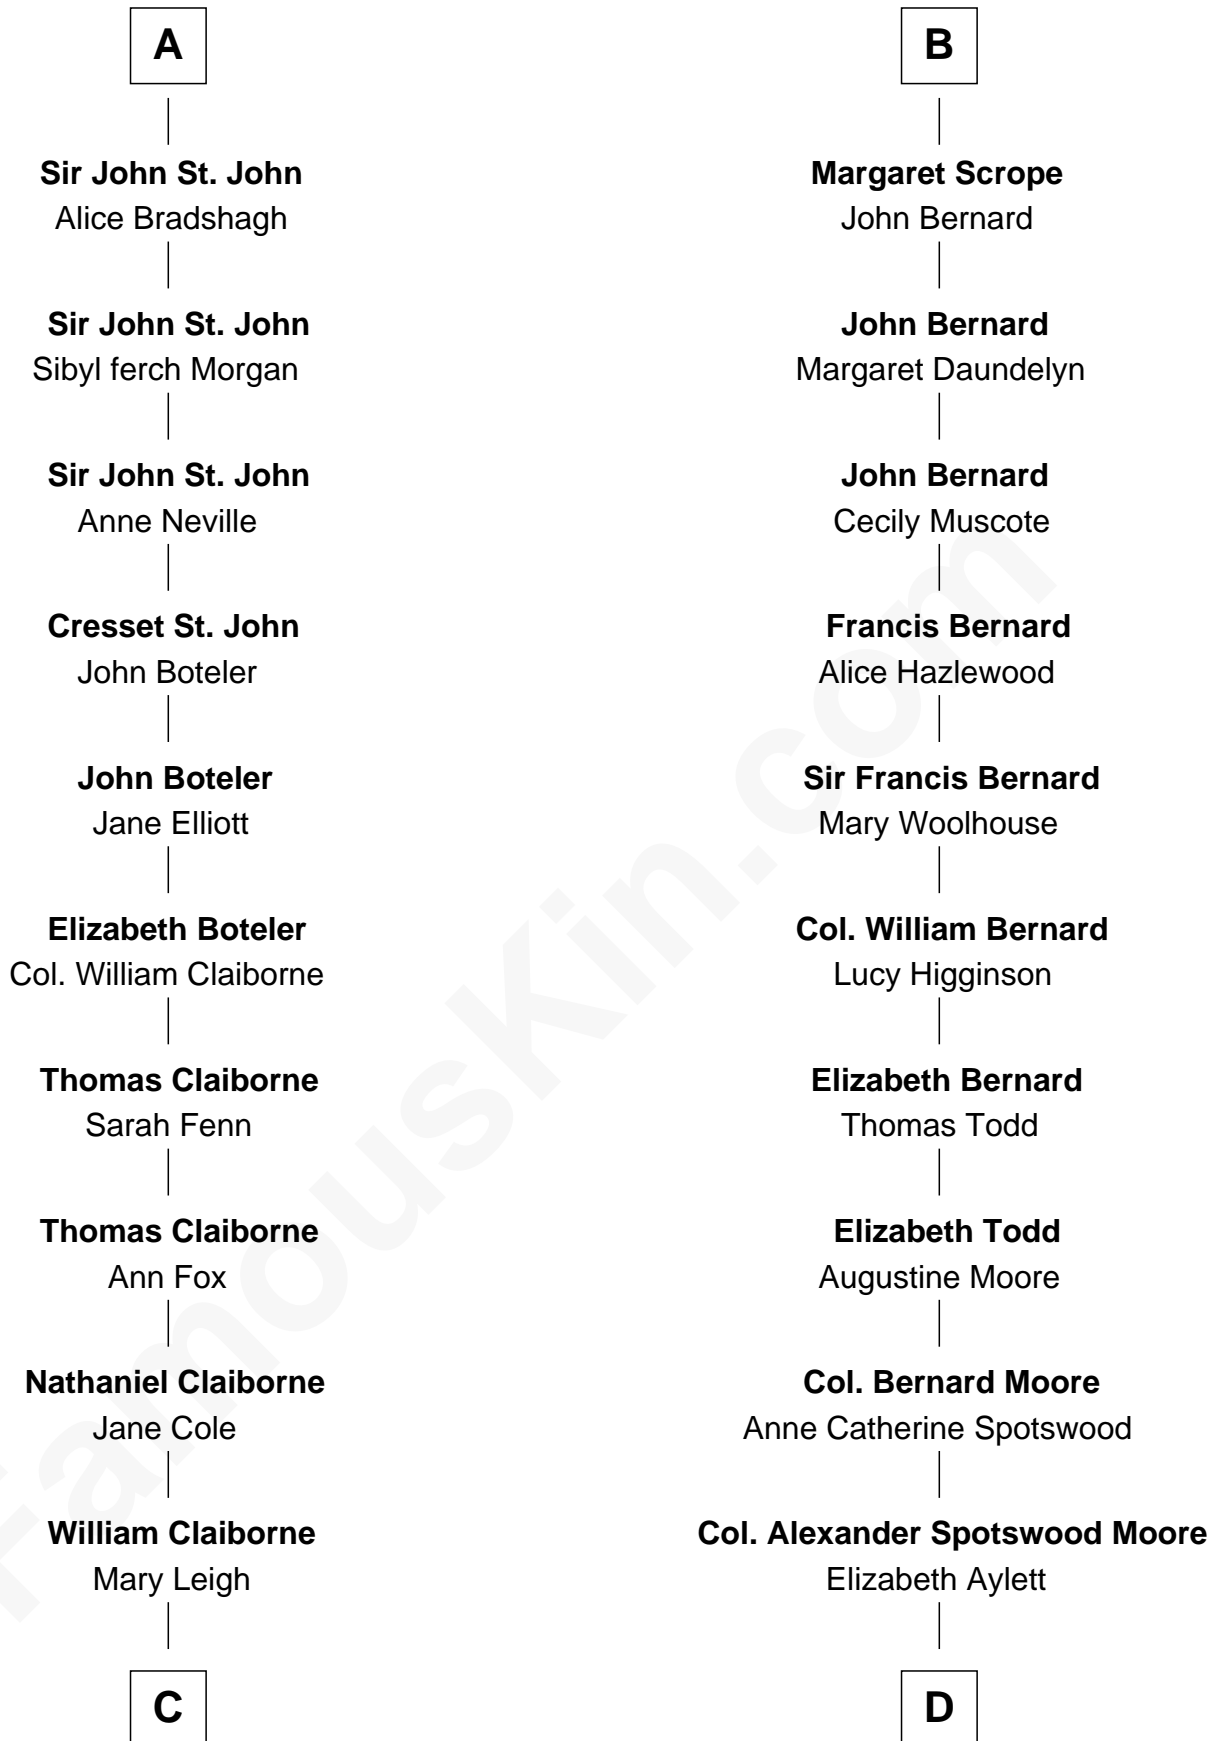

FamousKin.com

Relationship Chart of

Liz Claiborne

Fashion Designer and Founder of Liz Claiborne Inc.

19th cousin 2 times removed of

Helen Keller

Author and Activist

C

William Charles Cole Claiborne

Clarisse Duralde

William Charles Cole Claiborne

Louise de Balathier

Fernand Claiborne

Marie Louise Villeré

Omer Villere Claiborne

Carolyn Louise Fenner

Liz Claiborne

Found of Liz Claiborne Inc.

D

Mary Fairfax Moore

David Keller

Arthur Henley Keller

Kate Adams

Helen Keller