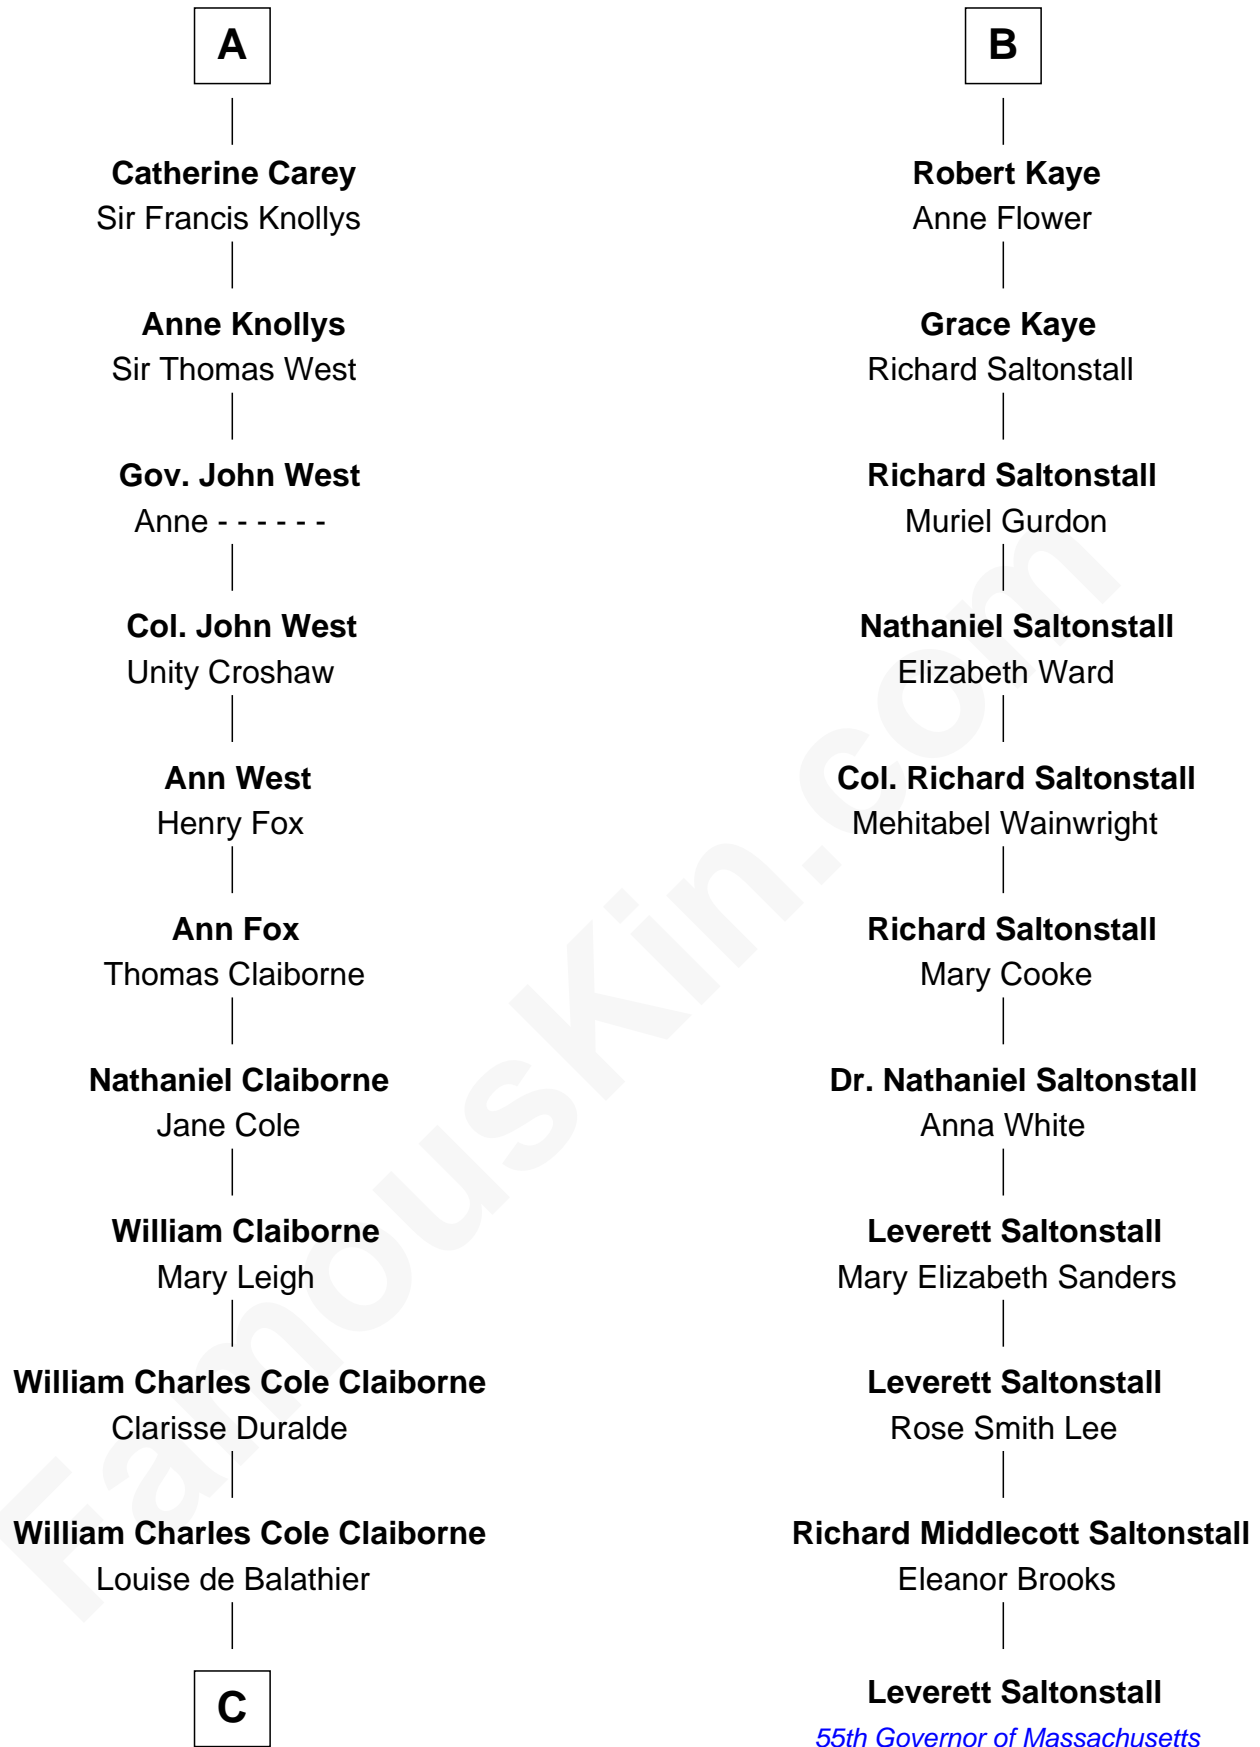

## Relationship Chart of

### Liz Claiborne

*Fashion Designer and Founder of Liz Claiborne Inc.*

17th cousin 2 times removed of

### Leverett Saltonstall

*55th Governor of Massachusetts*

**C**

—  
**Fernand Claiborne**  
Marie Louise Villeré

—  
**Omer Villere Claiborne**  
Carolyn Louise Fenner

—  
**Liz Claiborne**  
*Found of Liz Claiborne Inc.*