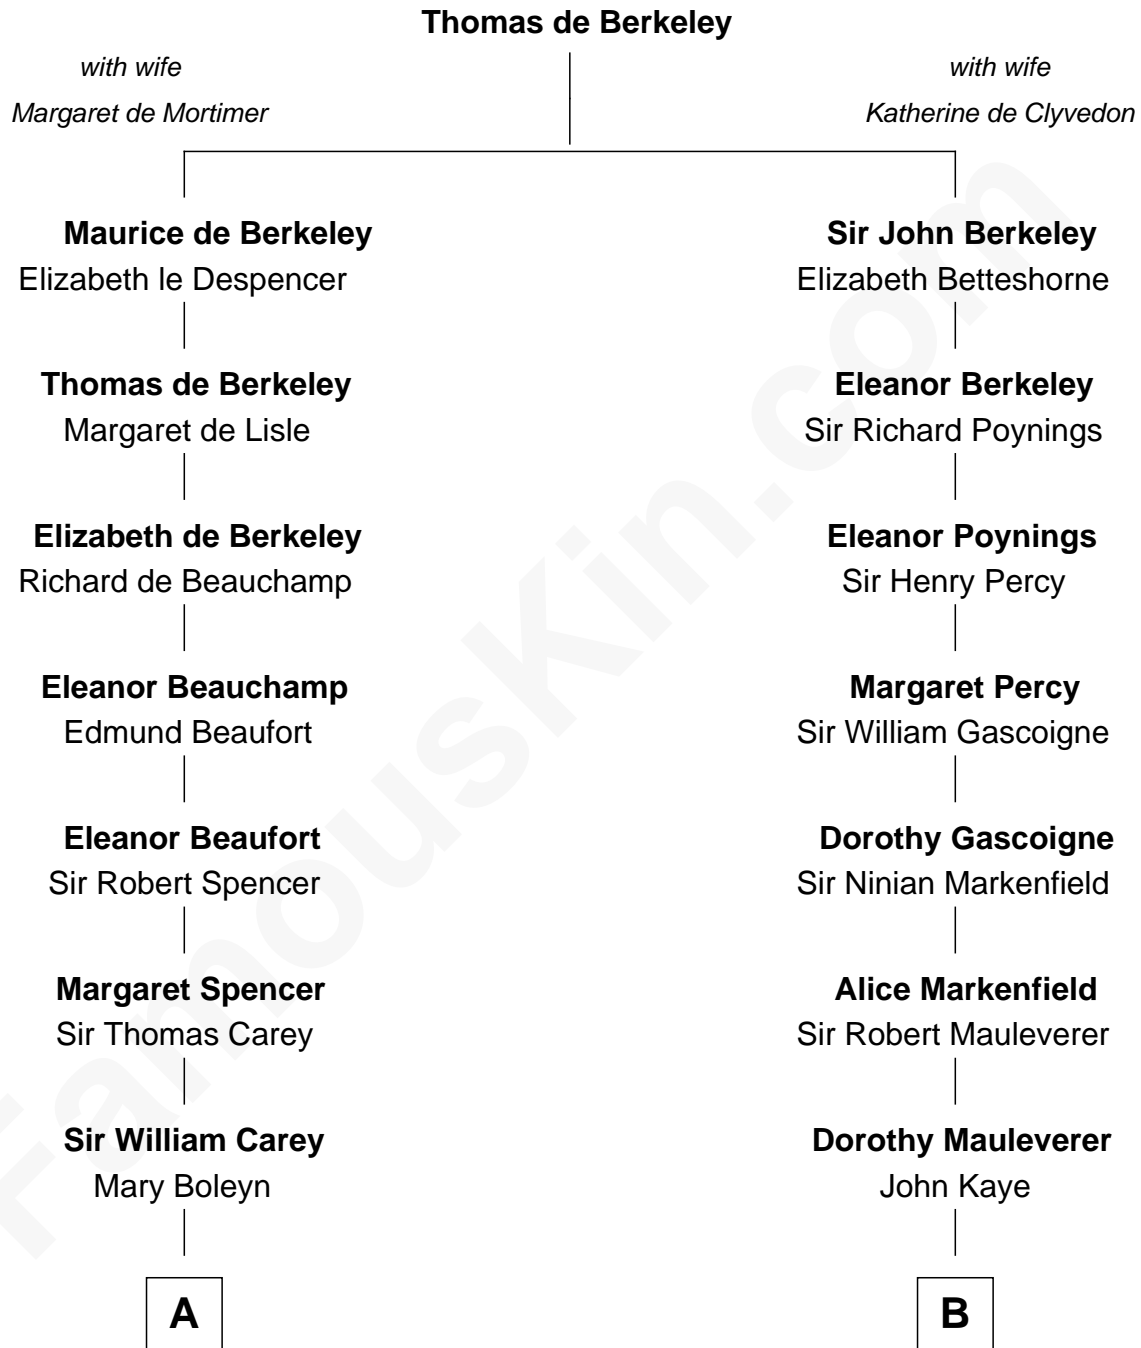

Leverett Saltonstall

55th Governor of Massachusetts