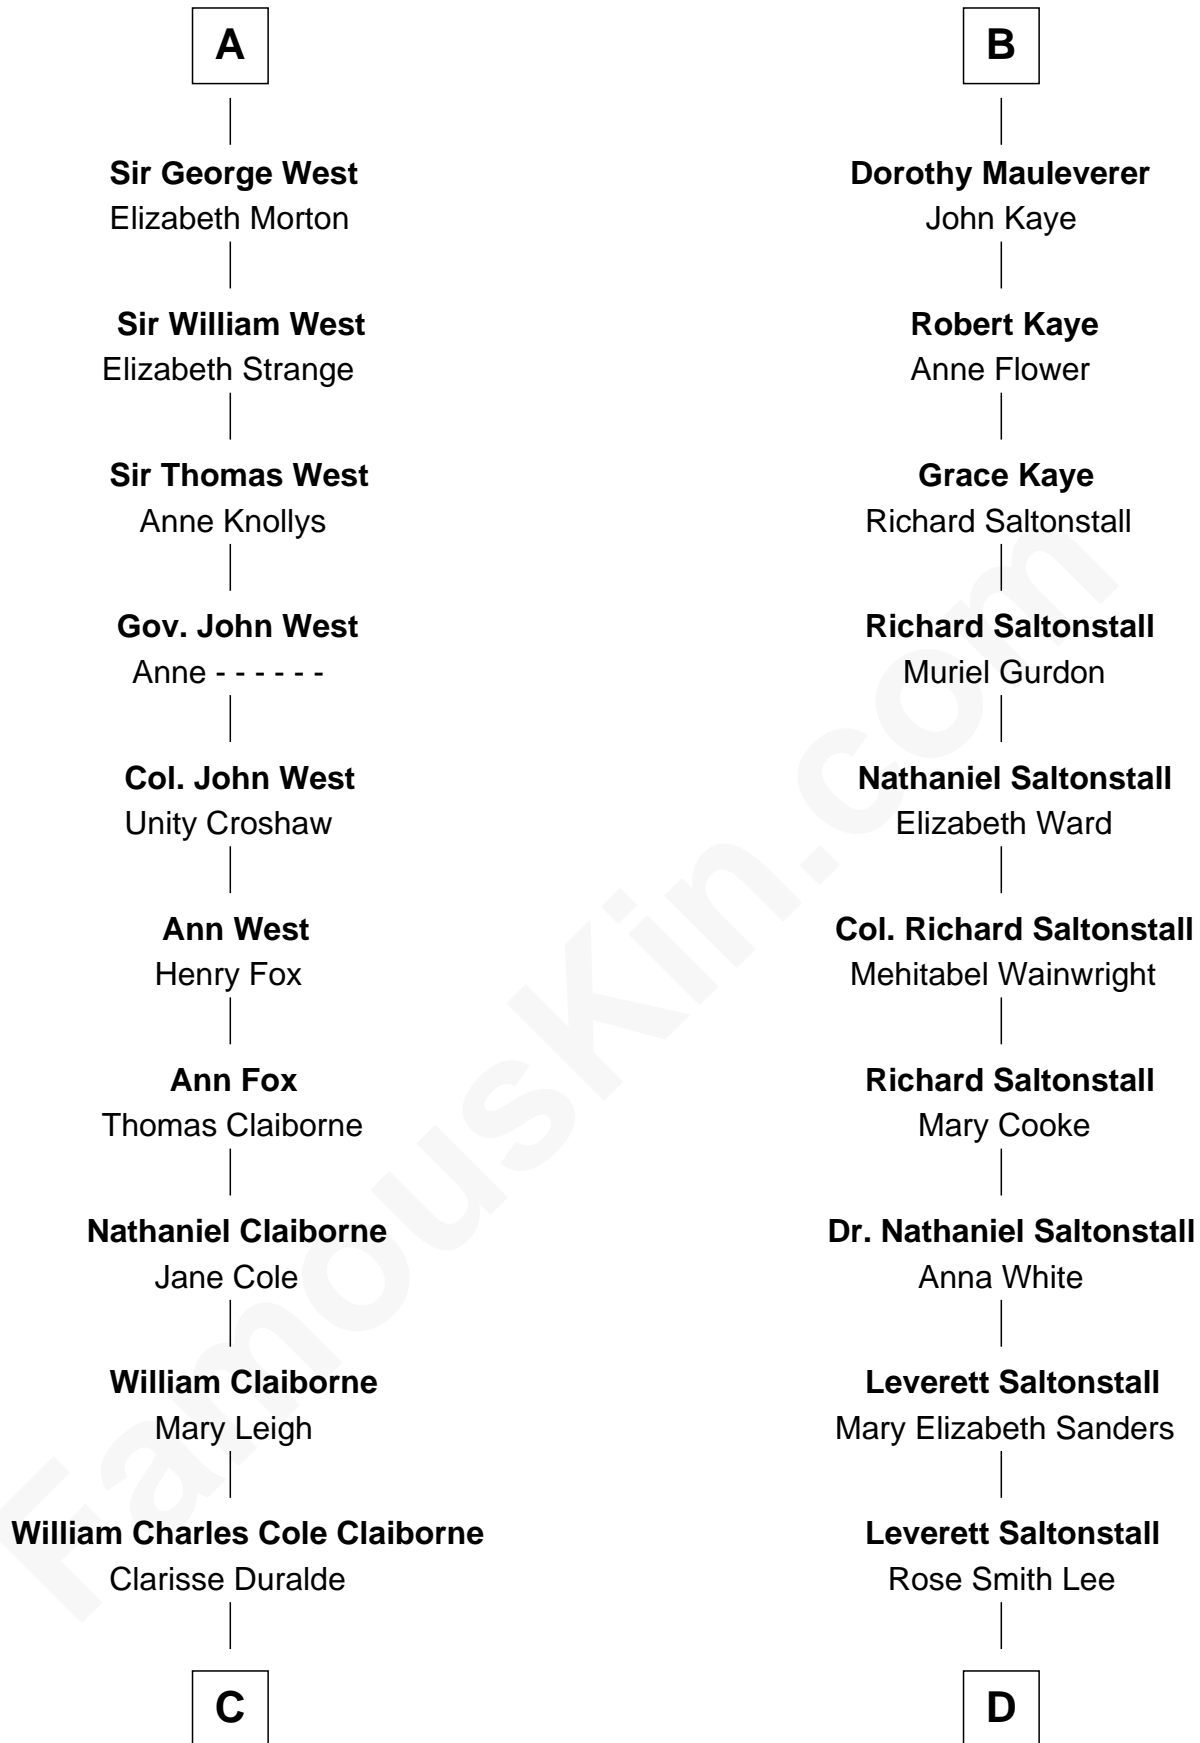

## Relationship Chart of

### Liz Claiborne

*Fashion Designer and Founder of Liz Claiborne Inc.*

18th cousin 2 times removed of

### Leverett Saltonstall

*55th Governor of Massachusetts*

**C**

**William Charles Cole Claiborne**

Louise de Balathier

**Fernand Claiborne**

Marie Louise Villeré

**Omer Villere Claiborne**