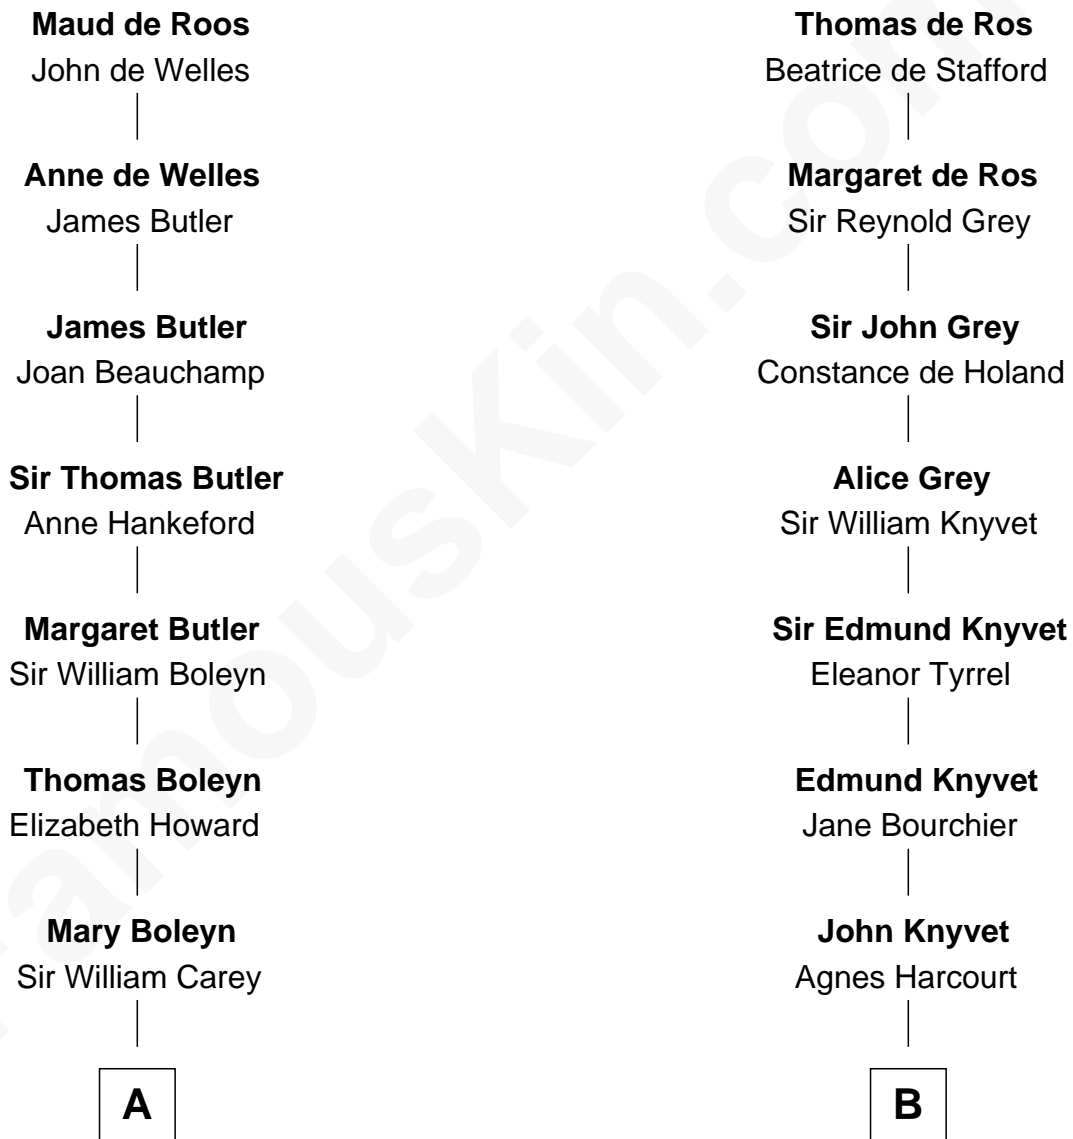

## Relationship Chart of

### Liz Claiborne

*Fashion Designer and Founder of Liz Claiborne Inc.*

17th cousin 2 times removed of

### Leverett Saltonstall

*55th Governor of Massachusetts*

**Sir William de Ros**  
Margery de Badlesmere

**C**

—  
**Fernand Claiborne**  
Marie Louise Villeré

—  
**Omer Villere Claiborne**  
Carolyn Louise Fenner