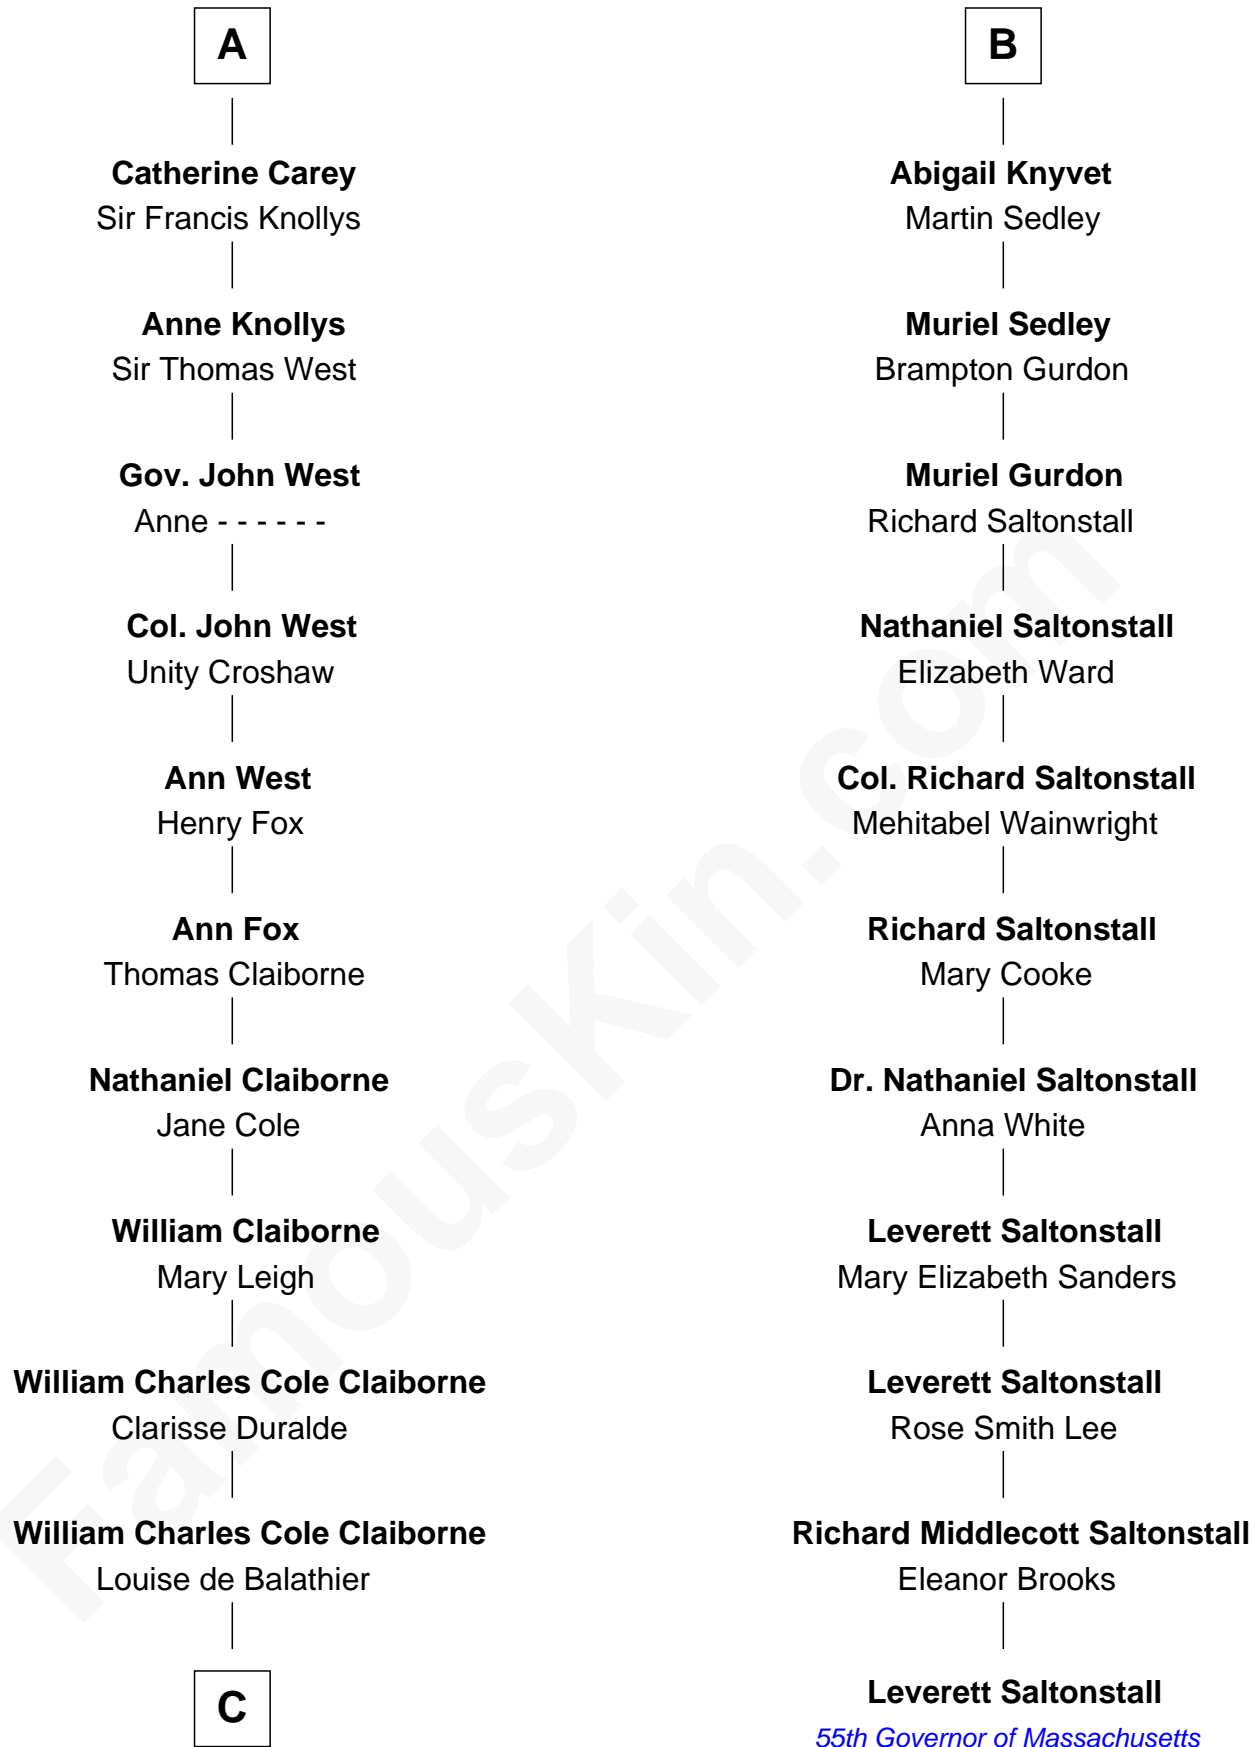

## Relationship Chart of

### Liz Claiborne

*Fashion Designer and Founder of Liz Claiborne Inc.*

17th cousin 2 times removed of

### Leverett Saltonstall

*55th Governor of Massachusetts*

**Sir William de Ros**  
Margery de Badlesmere

**C**

—  
**Fernand Claiborne**  
Marie Louise Villeré

—  
**Omer Villere Claiborne**  
Carolyn Louise Fenner