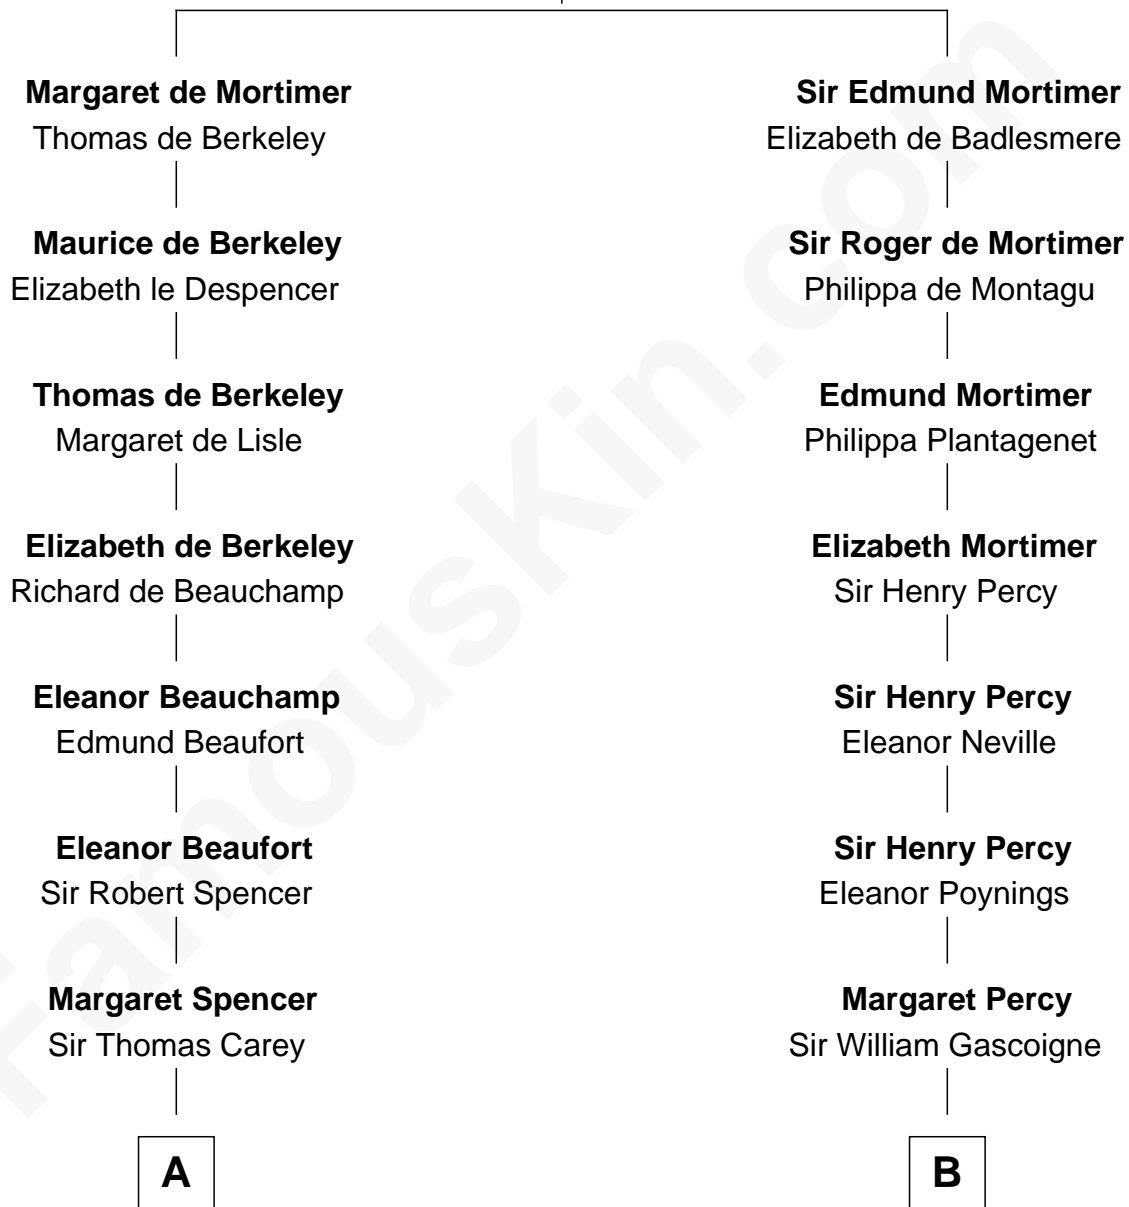

FamousKin.com

Relationship Chart of

Liz Claiborne

Fashion Designer and Founder of Liz Claiborne Inc.

20th cousin of

Leverett Saltonstall

55th Governor of Massachusetts

Roger de Mortimer

Joan de Geneville

C

William Charles Cole Claiborne

Louise de Balathier

Fernand Claiborne

Marie Louise Villeré

Omer Villere Claiborne

Carolyn Louise Fenner

Liz Claiborne

Found of Liz Claiborne Inc.

D

Leverett Saltonstall

Mary Elizabeth Sanders

Leverett Saltonstall

Rose Smith Lee

Richard Middlecott Saltonstall

Eleanor Brooks

Leverett Saltonstall

55th Governor of Massachusetts

FamousKin.com