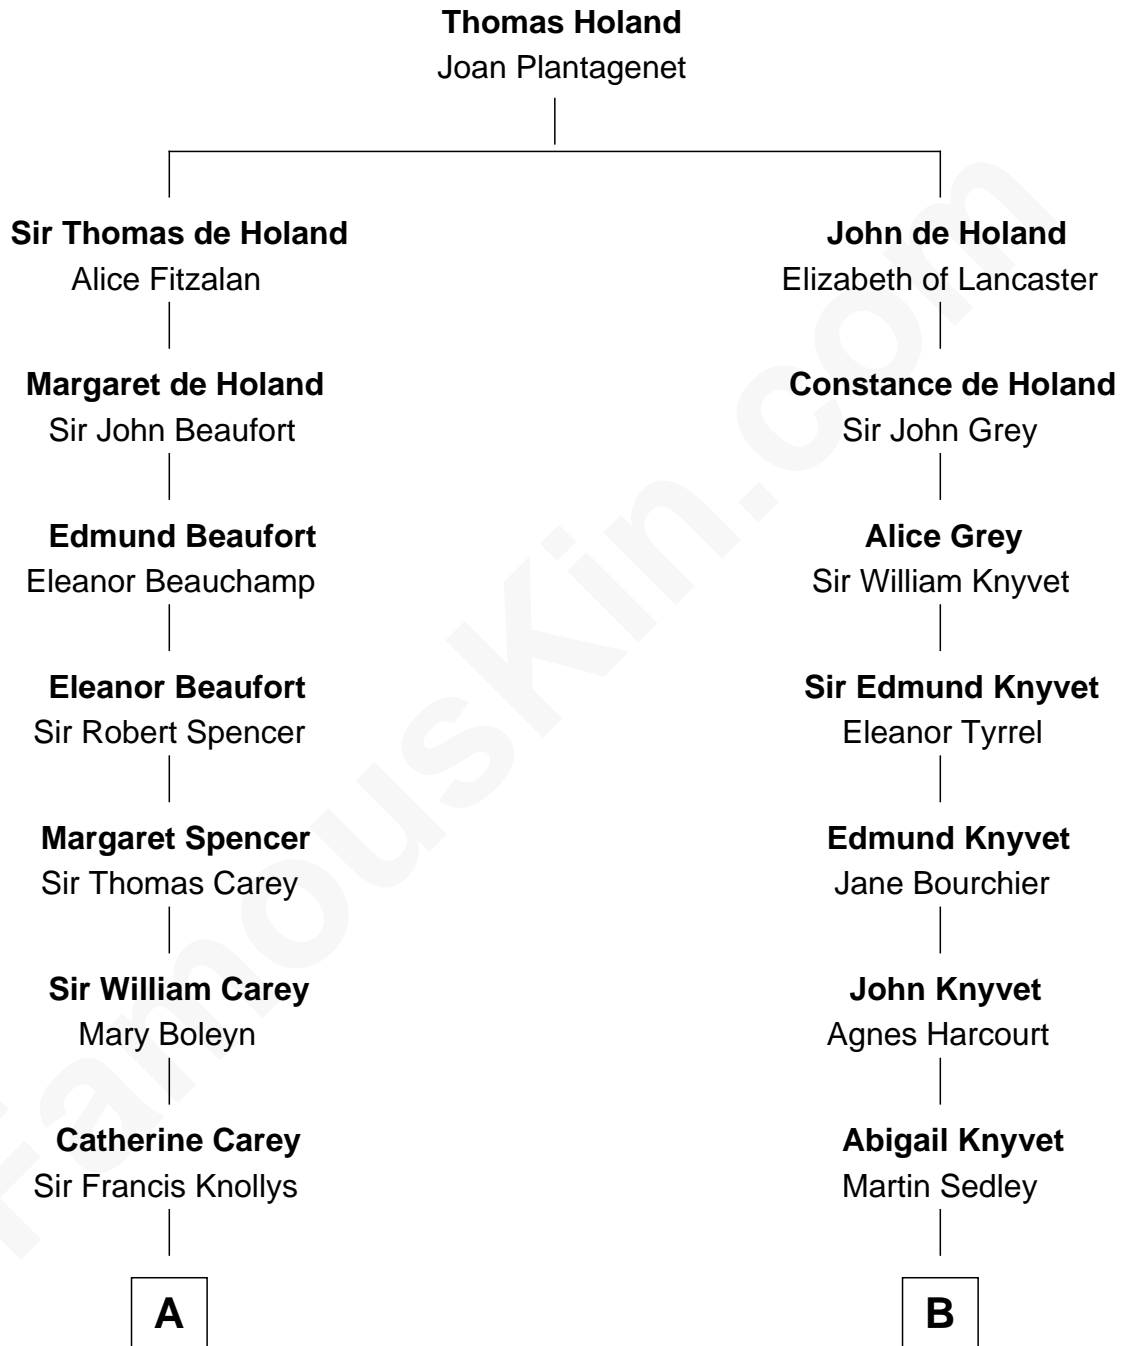

## Relationship Chart of

### Liz Claiborne

*Fashion Designer and Founder of Liz Claiborne Inc.*

**16th cousin 2 times removed of**

### Leverett Saltonstall

*55th Governor of Massachusetts*

**C**

—  
**Omer Villere Claiborne**  
Carolyn Louise Fenner

—  
**Liz Claiborne**  
*Found of Liz Claiborne Inc.*

FamousKin.com