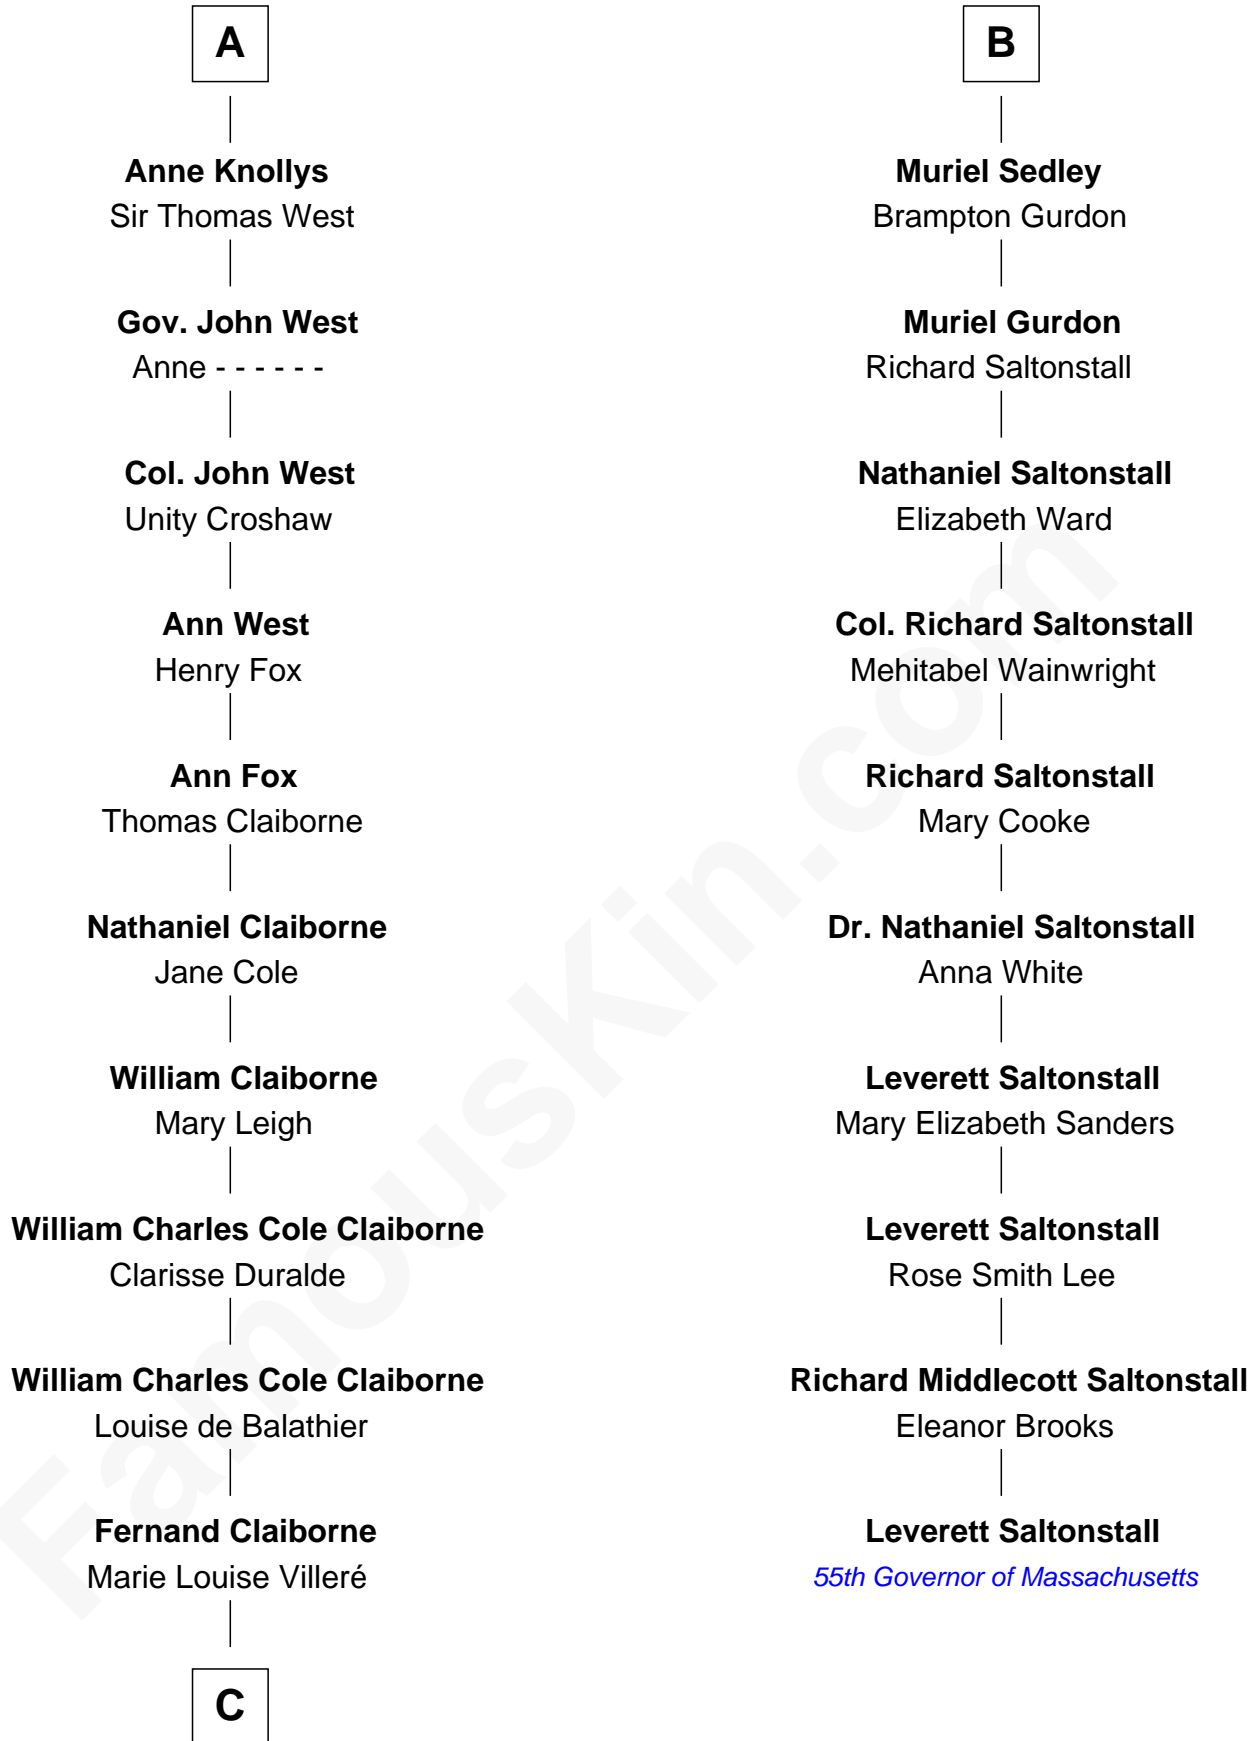

## Relationship Chart of

### Liz Claiborne

*Fashion Designer and Founder of Liz Claiborne Inc.*

**16th cousin 2 times removed of**

### Leverett Saltonstall

*55th Governor of Massachusetts*

**C**

—  
**Omer Villere Claiborne**  
Carolyn Louise Fenner

—  
**Liz Claiborne**  
*Found of Liz Claiborne Inc.*

FamousKin.com