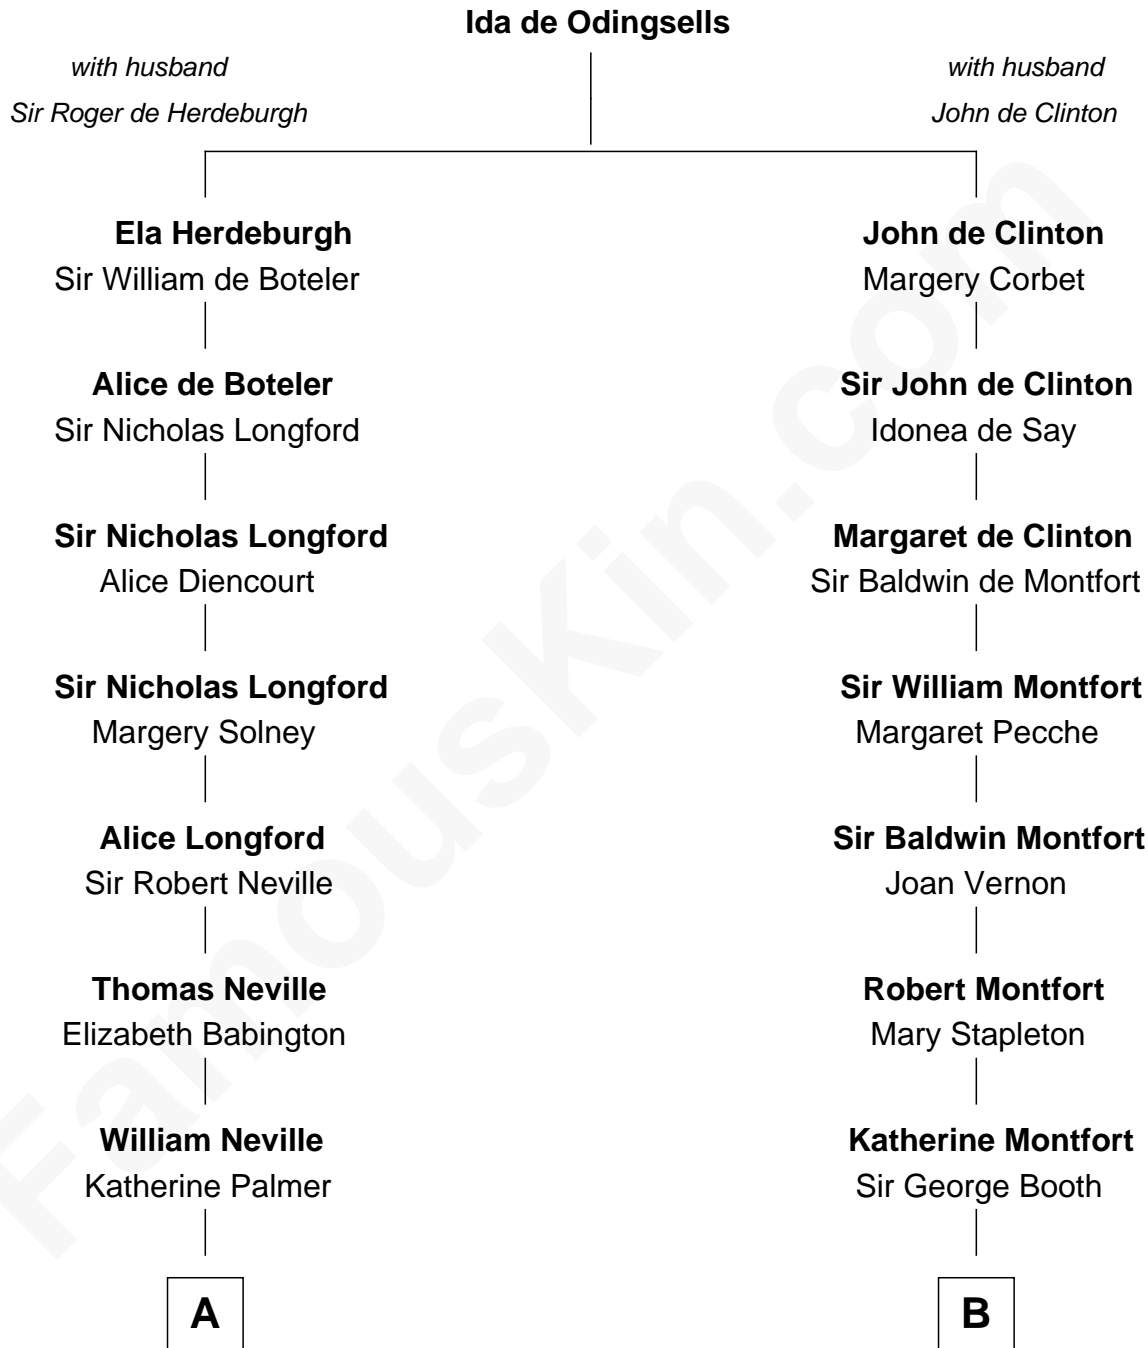

FamousKin.com

Relationship Chart of

Liz Claiborne

Fashion Designer and Founder of Liz Claiborne Inc.

16th cousin 5 times removed of

Abraham Baldwin

Signer of the U.S. Constitution

C

William Charles Cole Claiborne

Clarisse Duralde

William Charles Cole Claiborne

Louise de Balathier

Fernand Claiborne

Marie Louise Villeré

Omer Villere Claiborne

Carolyn Louise Fenner