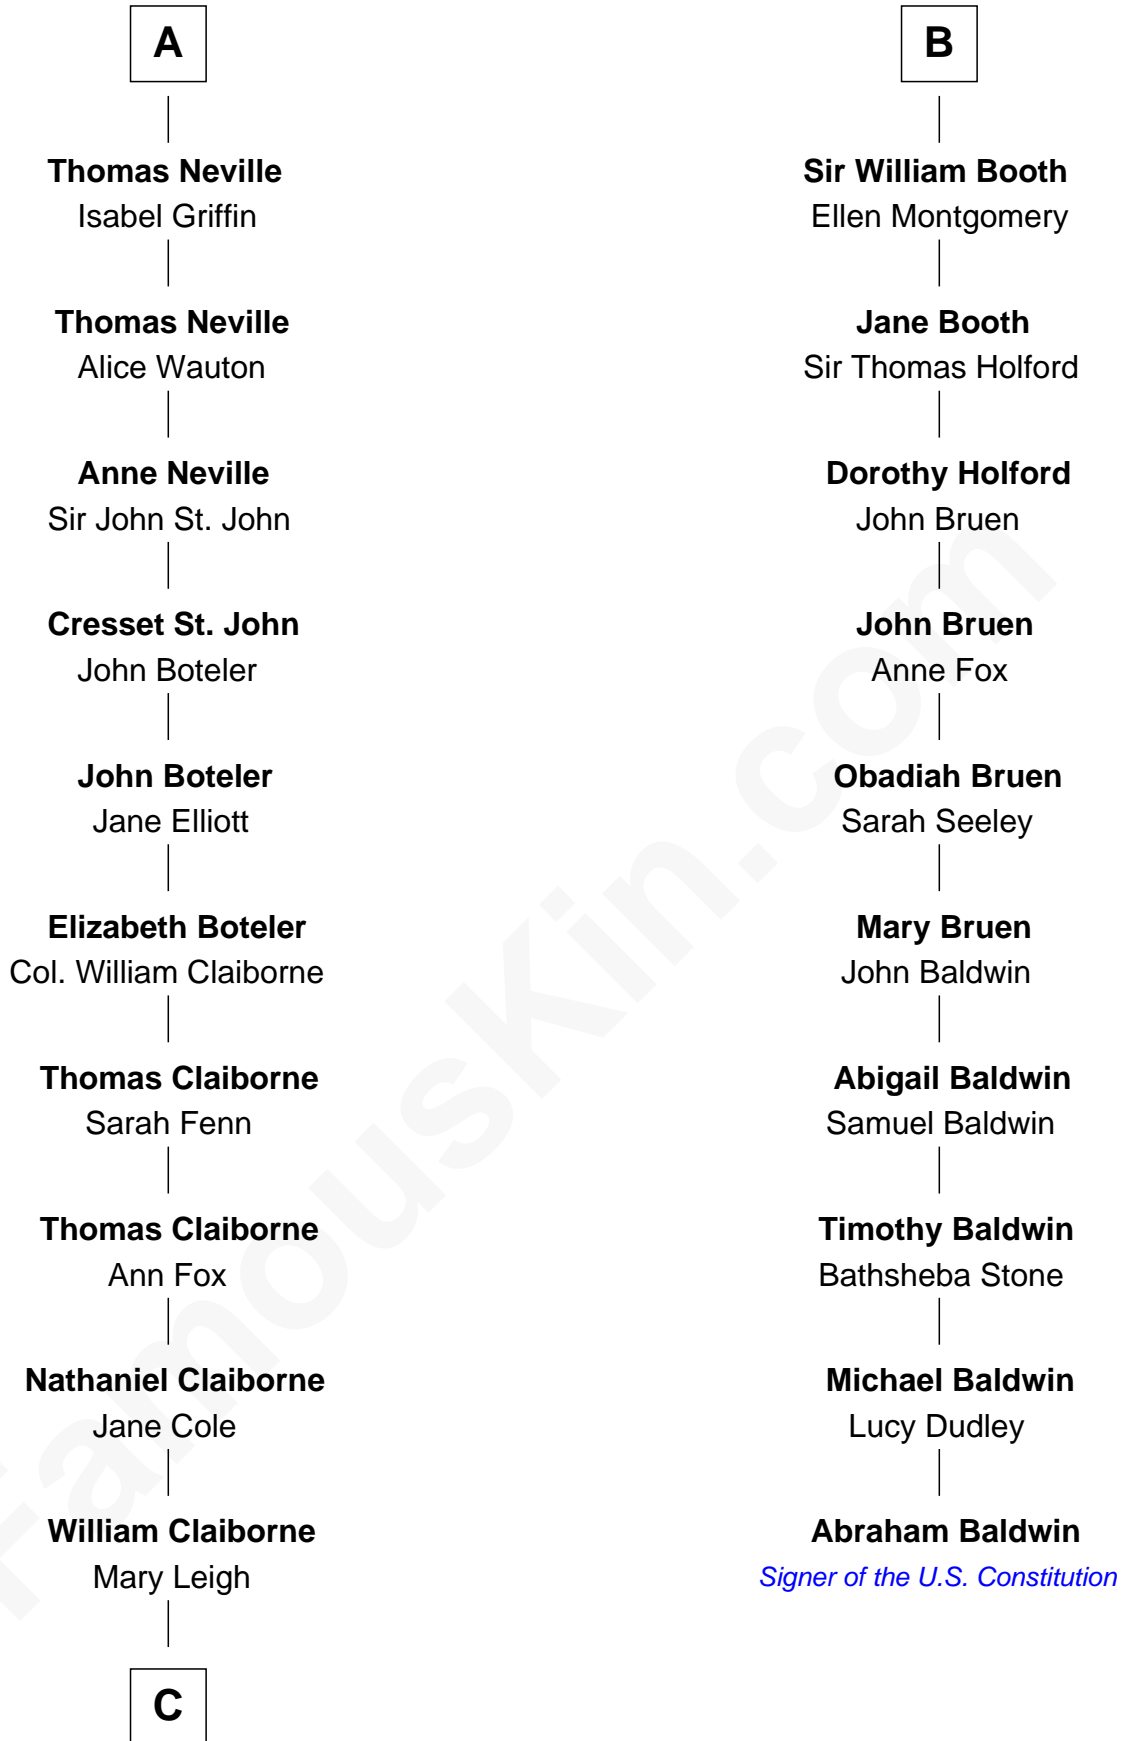

FamousKin.com

Relationship Chart of

Liz Claiborne

Fashion Designer and Founder of Liz Claiborne Inc.

16th cousin 5 times removed of

Abraham Baldwin

Signer of the U.S. Constitution

C

William Charles Cole Claiborne

Clarisse Duralde

William Charles Cole Claiborne

Louise de Balathier

Fernand Claiborne

Marie Louise Villeré

Omer Villere Claiborne

Carolyn Louise Fenner