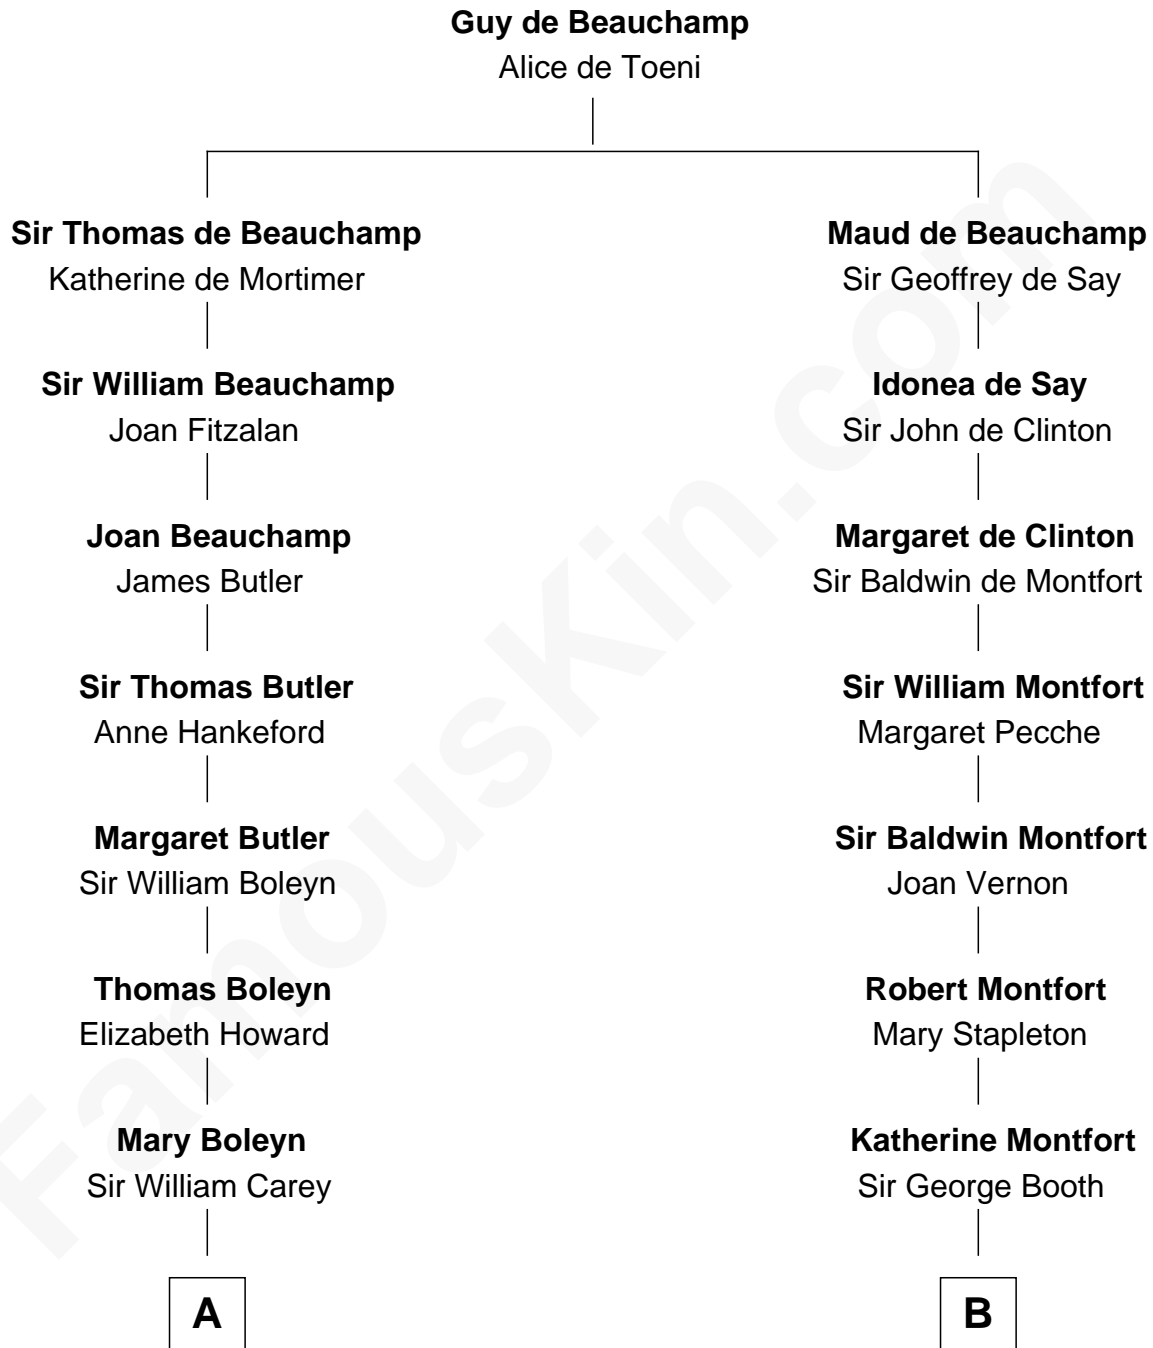

FamousKin.com

Relationship Chart of

Liz Claiborne

Fashion Designer and Founder of Liz Claiborne Inc.

16th cousin 3 times removed of

Abraham Baldwin

Signer of the U.S. Constitution

C

—
Fernand Claiborne
Marie Louise Villeré

—
Omer Villere Claiborne
Carolyn Louise Fenner

—
Liz Claiborne
Found of Liz Claiborne Inc.

FamousKin.com