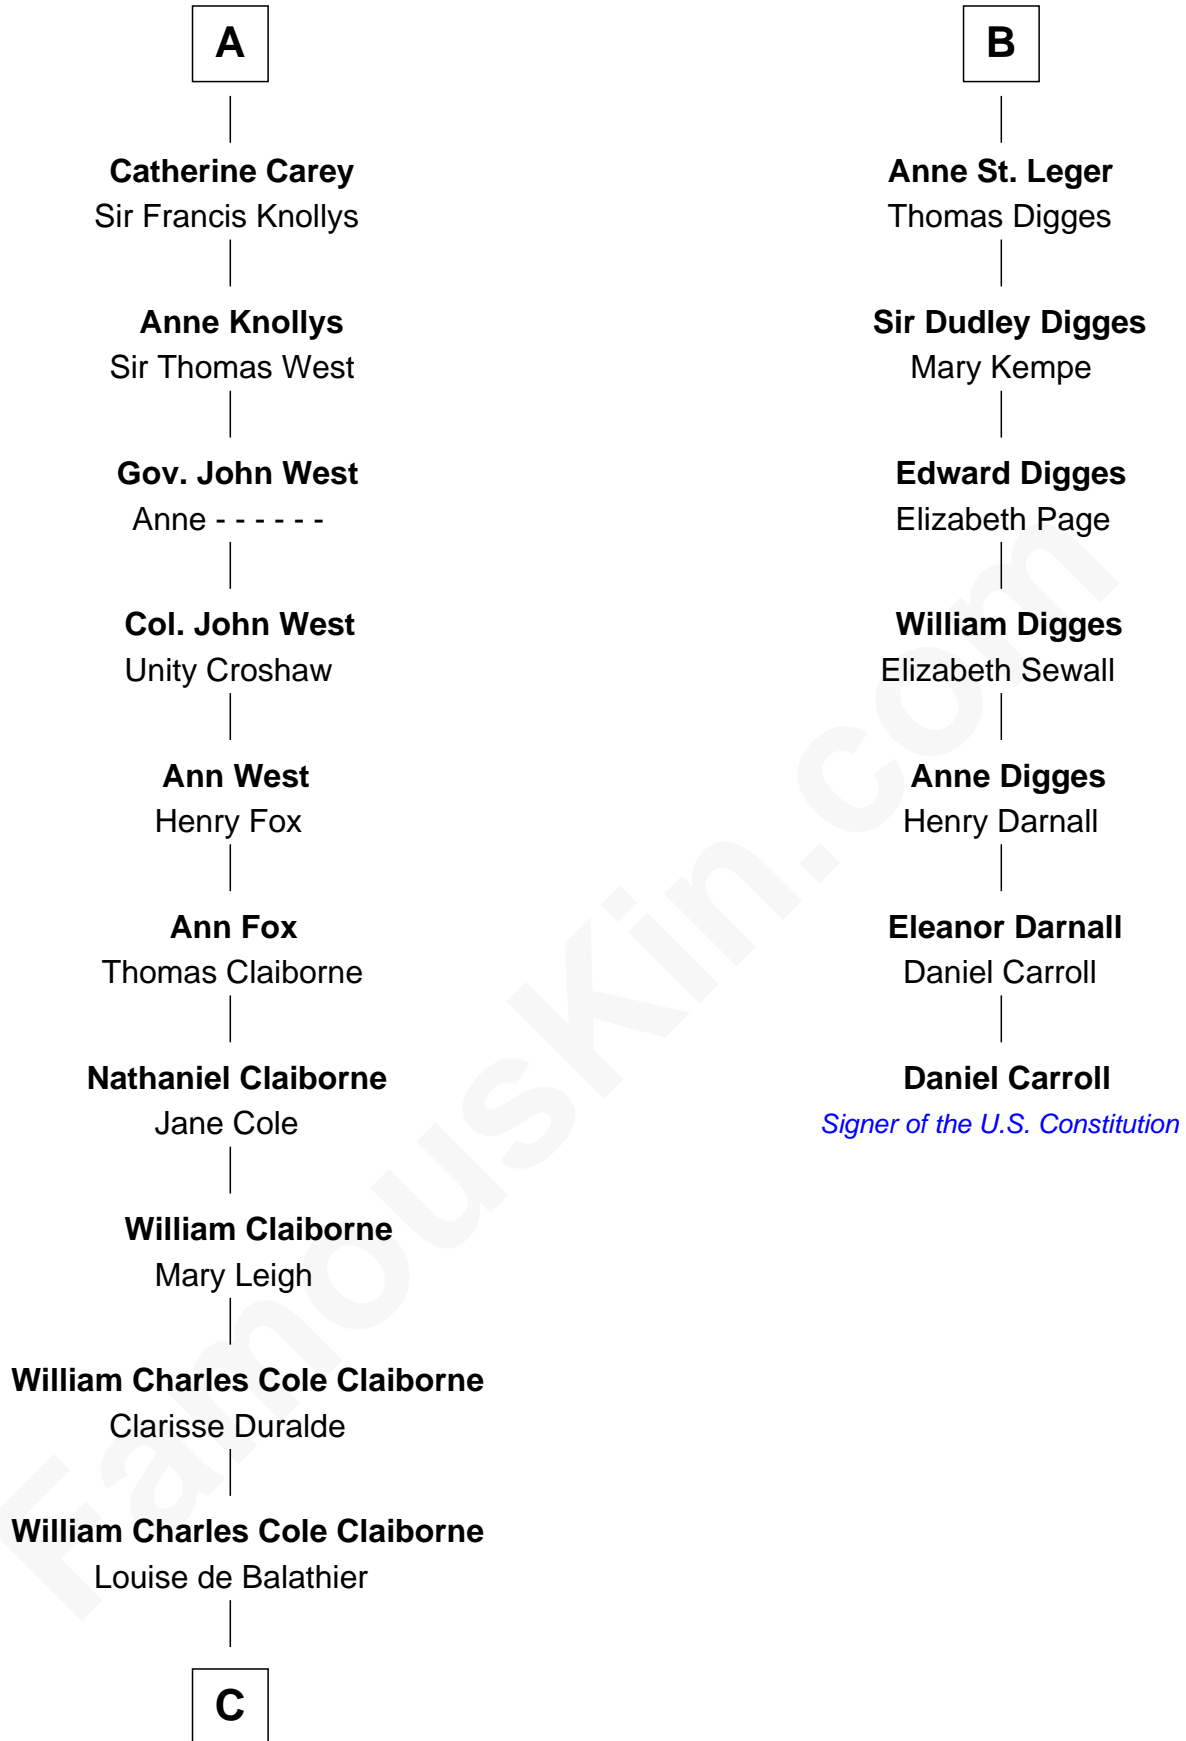

## Relationship Chart of

### Liz Claiborne

*Fashion Designer and Founder of Liz Claiborne Inc.*

13th cousin 6 times removed of

### Daniel Carroll

*Signer of the U.S. Constitution*

**C**

—  
**Fernand Claiborne**  
Marie Louise Villeré

—  
**Omer Villere Claiborne**  
Carolyn Louise Fenner

—  
**Liz Claiborne**  
*Found of Liz Claiborne Inc.*