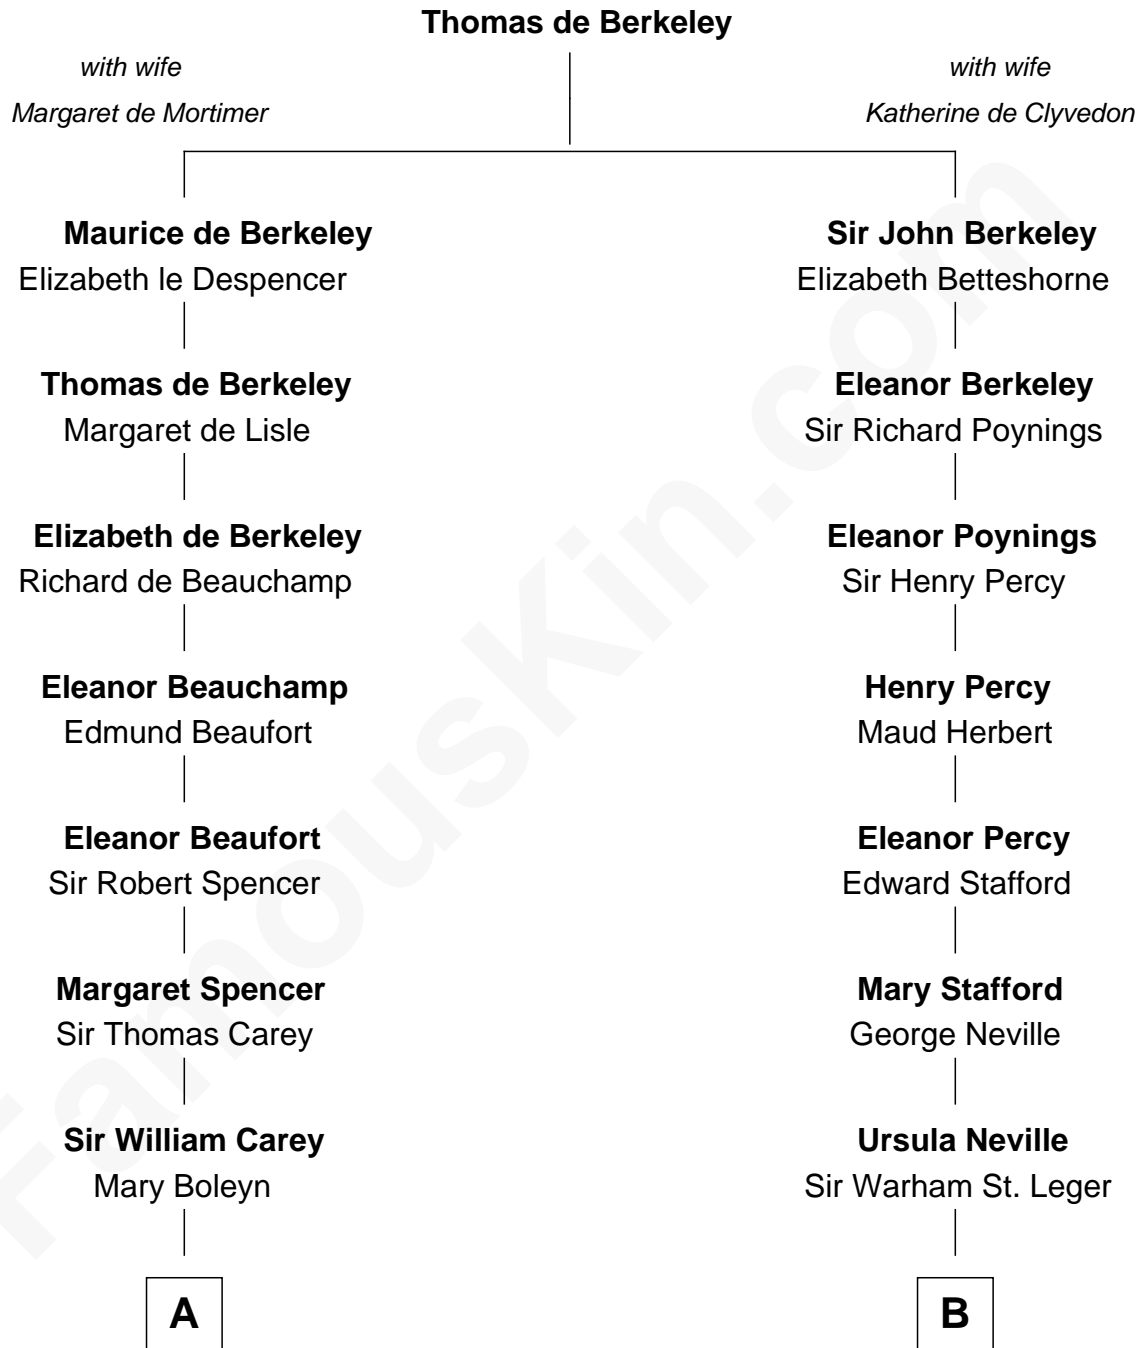

FamousKin.com

Relationship Chart of

Liz Claiborne

Fashion Designer and Founder of Liz Claiborne Inc.

13th cousin 6 times removed of

Daniel Carroll

Signer of the U.S. Constitution