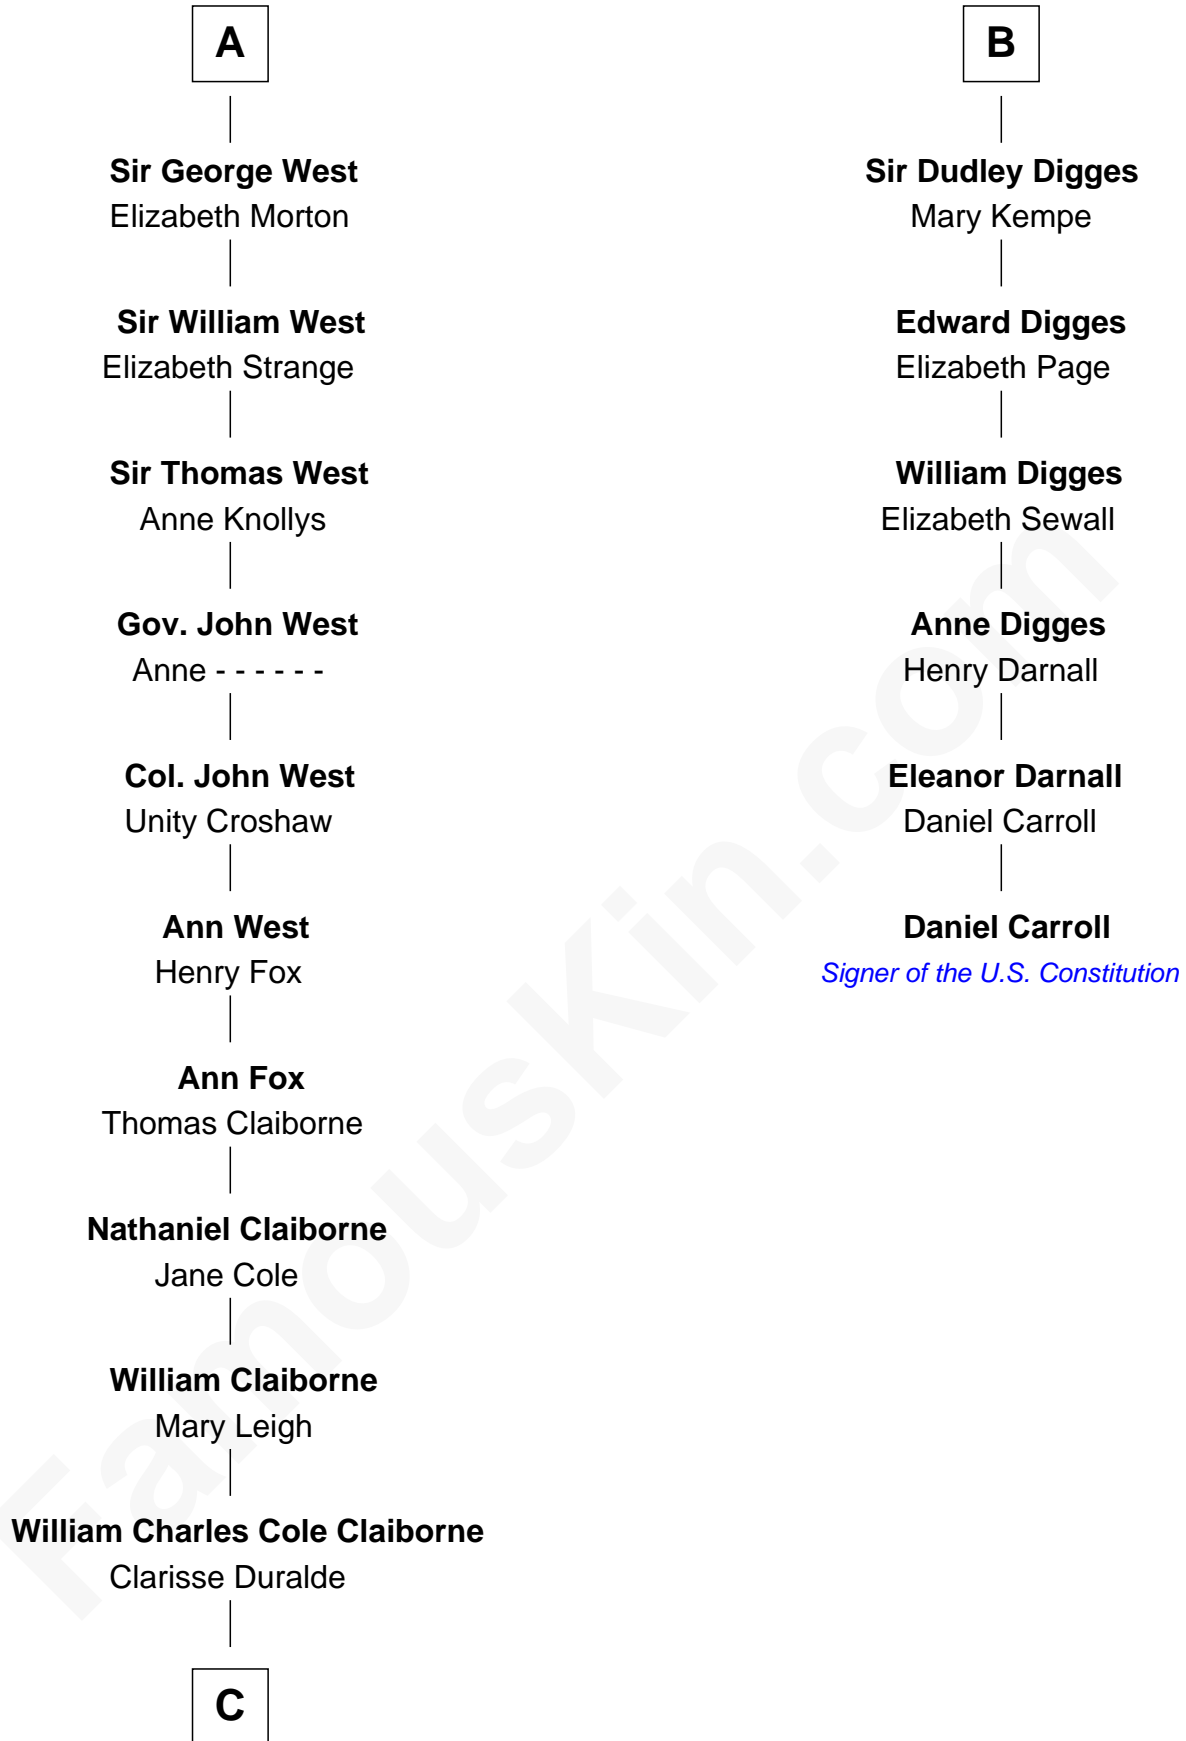

## Relationship Chart of

### Liz Claiborne

*Fashion Designer and Founder of Liz Claiborne Inc.*

12th cousin 8 times removed of

### Daniel Carroll

*Signer of the U.S. Constitution*

**C**

—  
**William Charles Cole Claiborne**

Louise de Balathier

—  
**Fernand Claiborne**

Marie Louise Villeré

—  
**Omer Villere Claiborne**