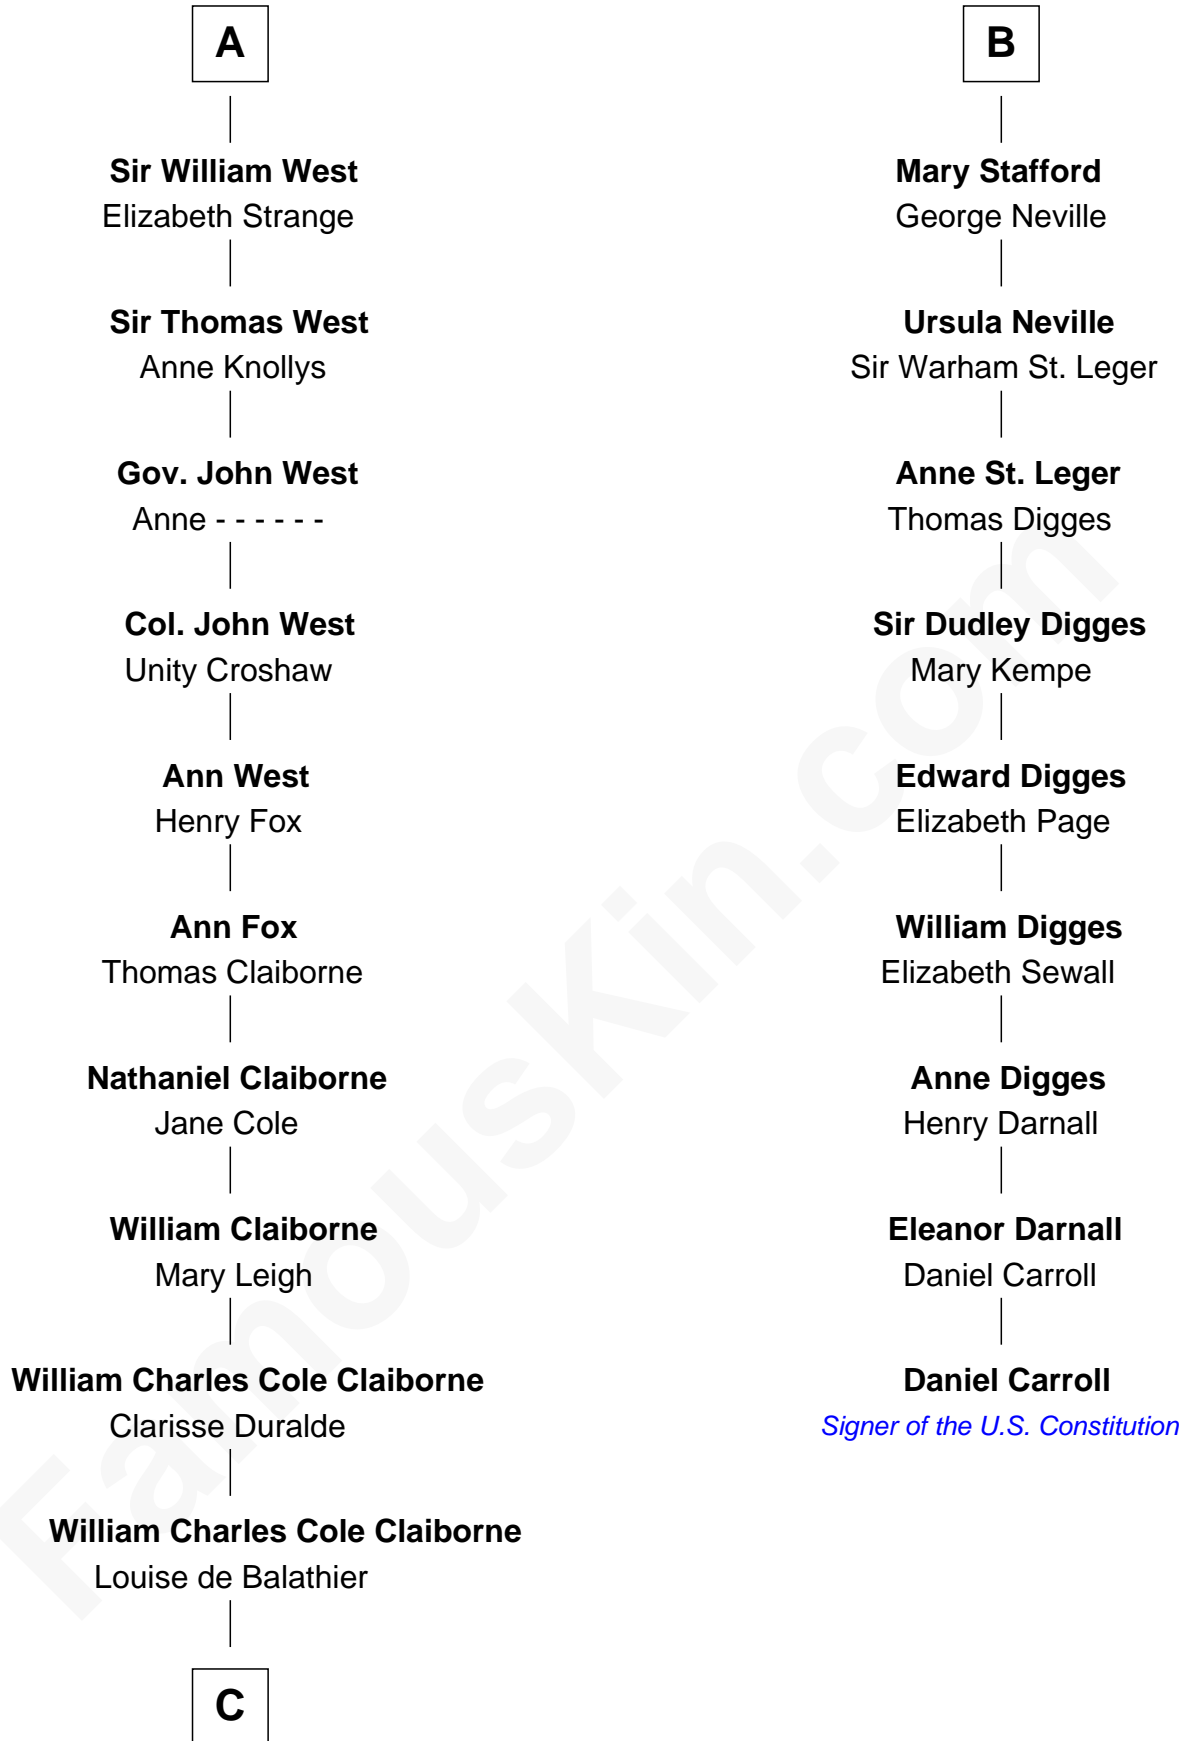

## Relationship Chart of

### Liz Claiborne

*Fashion Designer and Founder of Liz Claiborne Inc.*

15th cousin 4 times removed of

### Daniel Carroll

*Signer of the U.S. Constitution*

**C**

—  
**Fernand Claiborne**  
Marie Louise Villeré

—  
**Omer Villere Claiborne**  
Carolyn Louise Fenner

—  
**Liz Claiborne**  
*Found of Liz Claiborne Inc.*