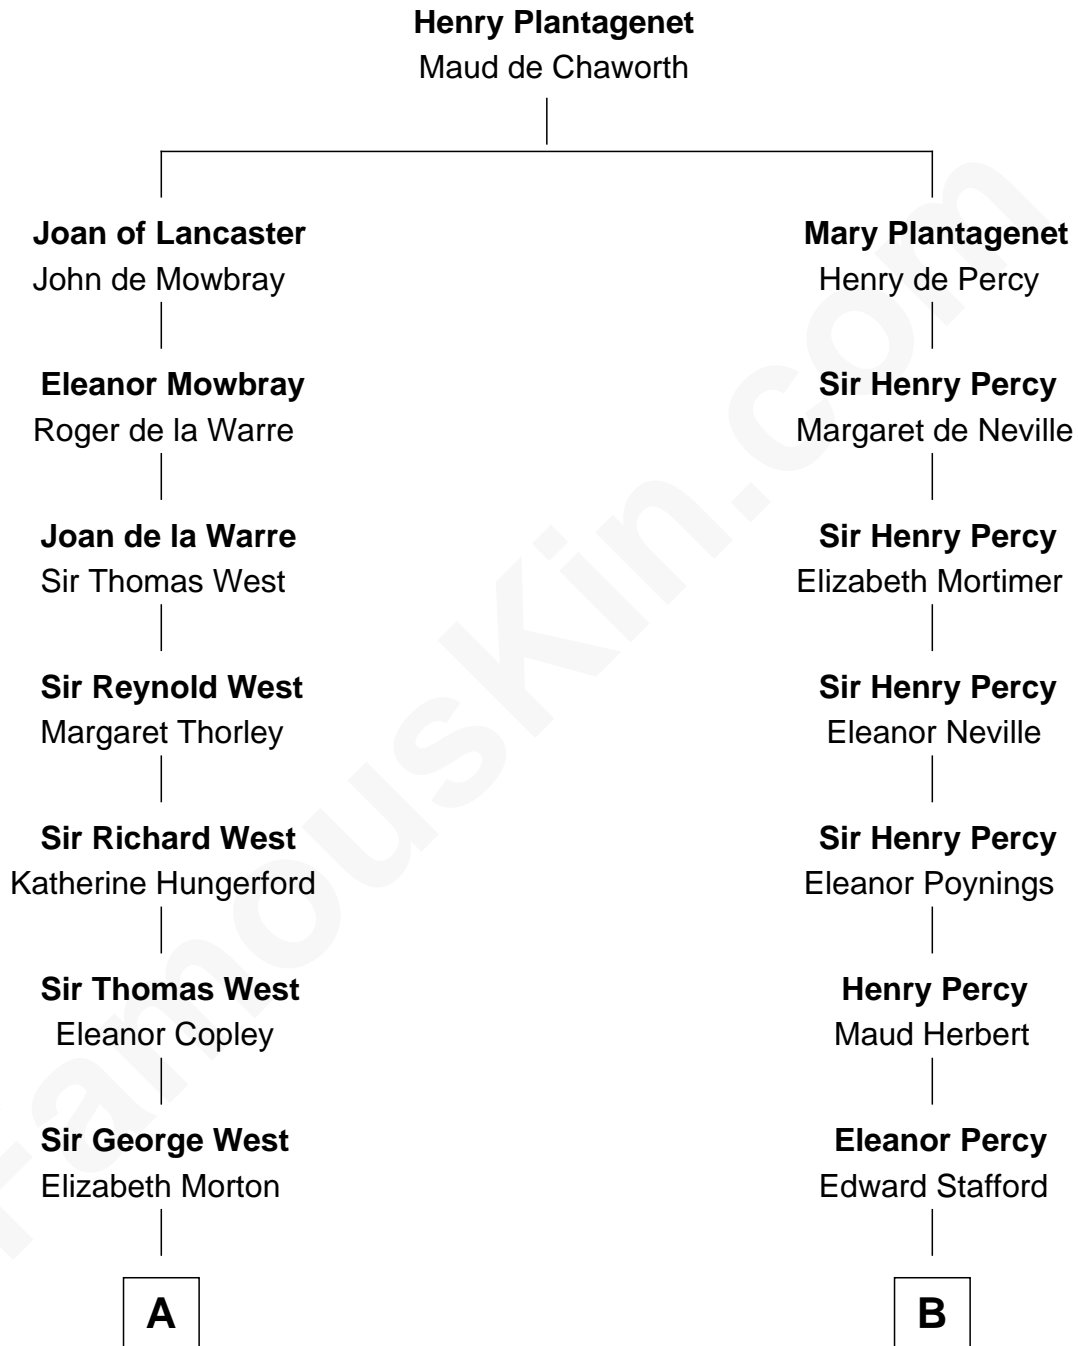

FamousKin.com

Relationship Chart of

Liz Claiborne

Fashion Designer and Founder of Liz Claiborne Inc.

15th cousin 4 times removed of

Daniel Carroll

Signer of the U.S. Constitution