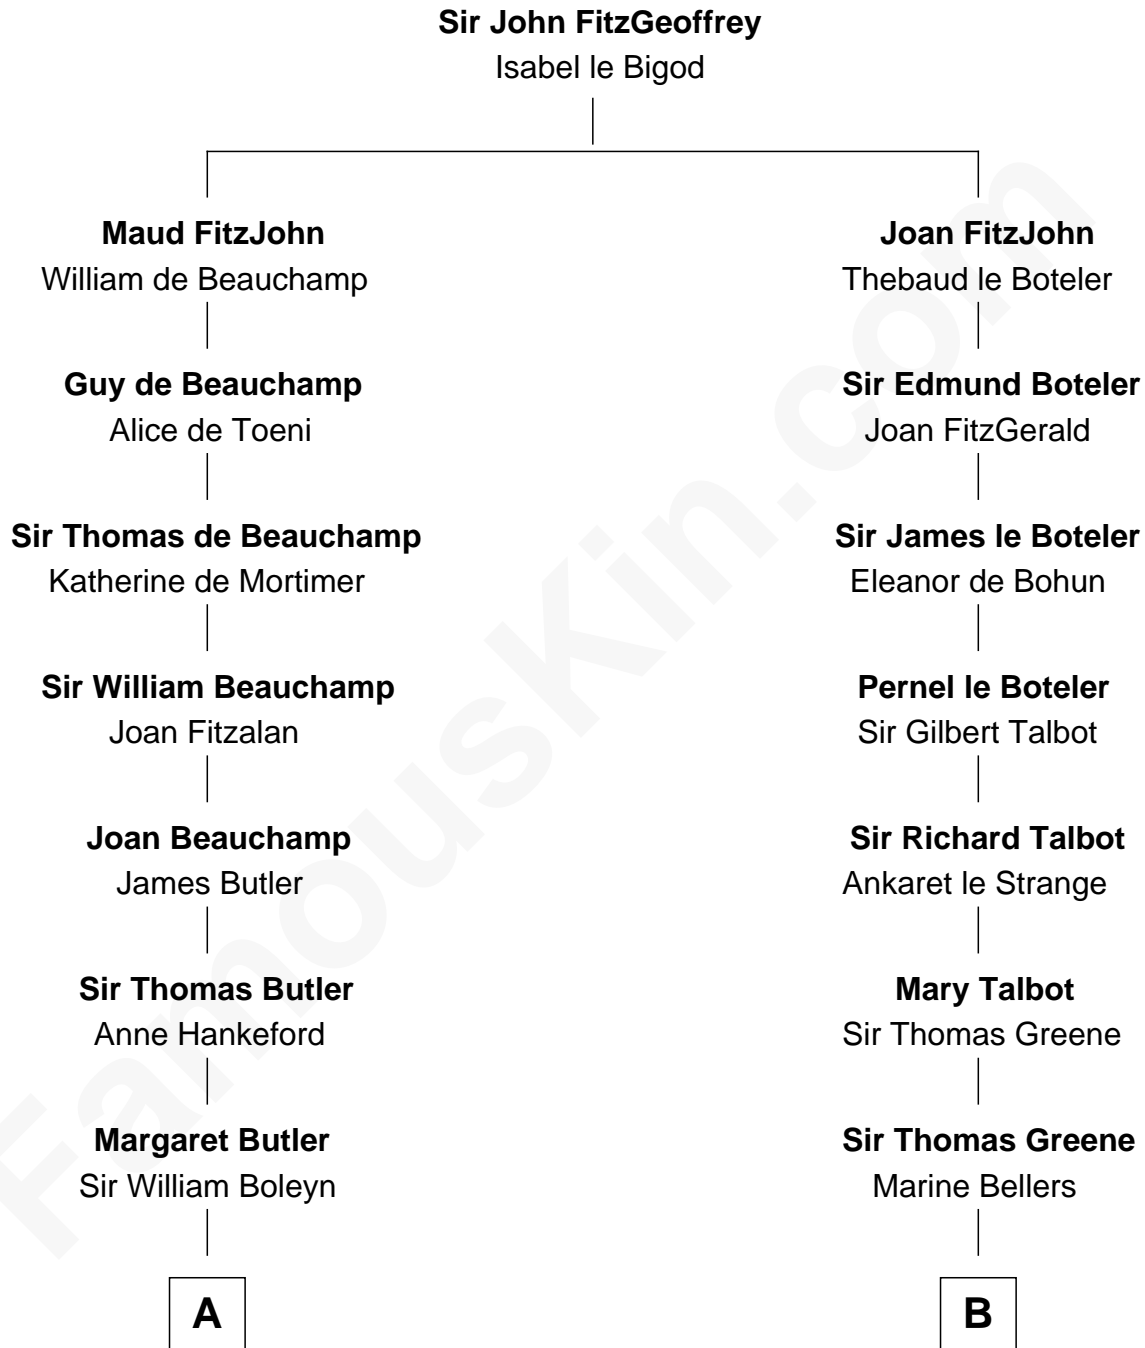

FamousKin.com

Relationship Chart of

Liz Claiborne

Fashion Designer and Founder of Liz Claiborne Inc.

17th cousin 4 times removed of

Daniel Carroll

Signer of the U.S. Constitution

C

William Charles Cole Claiborne

Clarisse Duralde

William Charles Cole Claiborne

Louise de Balathier

Fernand Claiborne

Marie Louise Villeré

Omer Villere Claiborne

Carolyn Louise Fenner