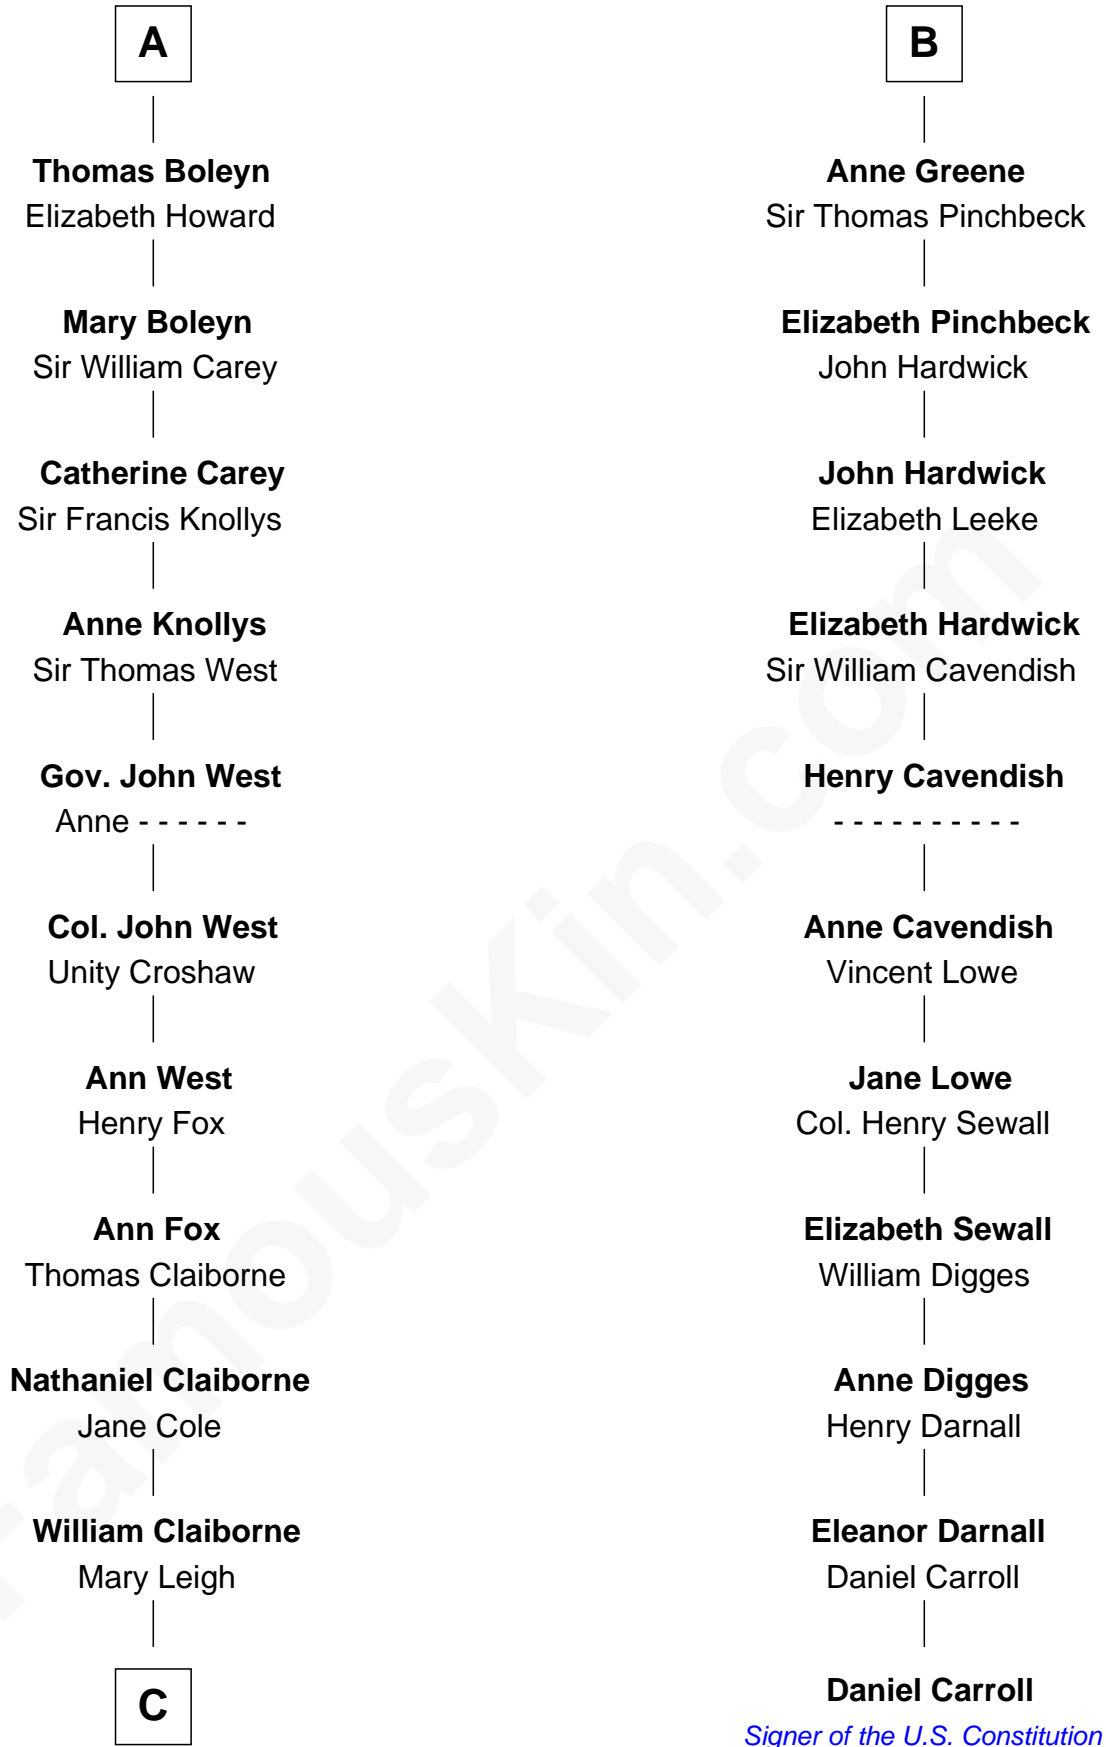

FamousKin.com

Relationship Chart of

Liz Claiborne

Fashion Designer and Founder of Liz Claiborne Inc.

17th cousin 4 times removed of

Daniel Carroll

Signer of the U.S. Constitution

C

William Charles Cole Claiborne

Clarisse Duralde

William Charles Cole Claiborne

Louise de Balathier

Fernand Claiborne

Marie Louise Villeré

Omer Villere Claiborne

Carolyn Louise Fenner