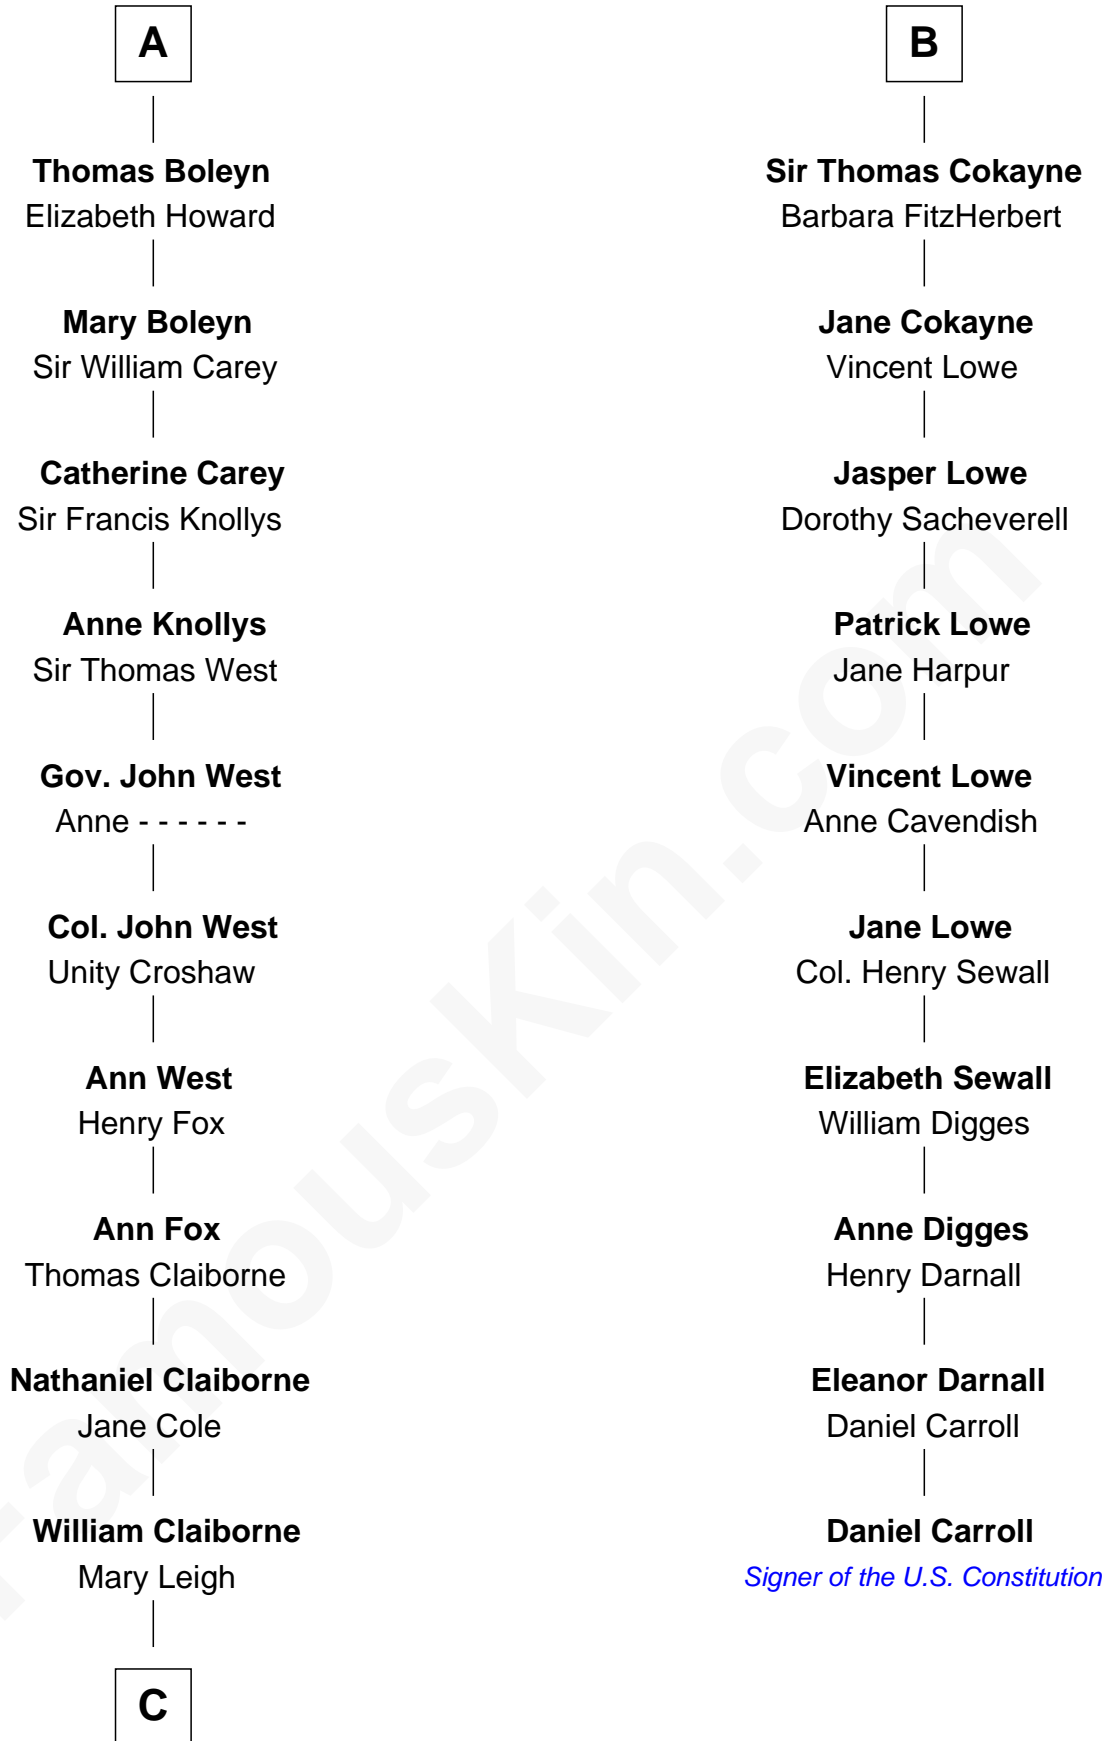

FamousKin.com

Relationship Chart of

Liz Claiborne

Fashion Designer and Founder of Liz Claiborne Inc.

16th cousin 5 times removed of

Daniel Carroll

Signer of the U.S. Constitution

Sir Robert de Ros

Isabel de Aubeney

C

William Charles Cole Claiborne

Clarisse Duralde

William Charles Cole Claiborne

Louise de Balathier

Fernand Claiborne

Marie Louise Villeré