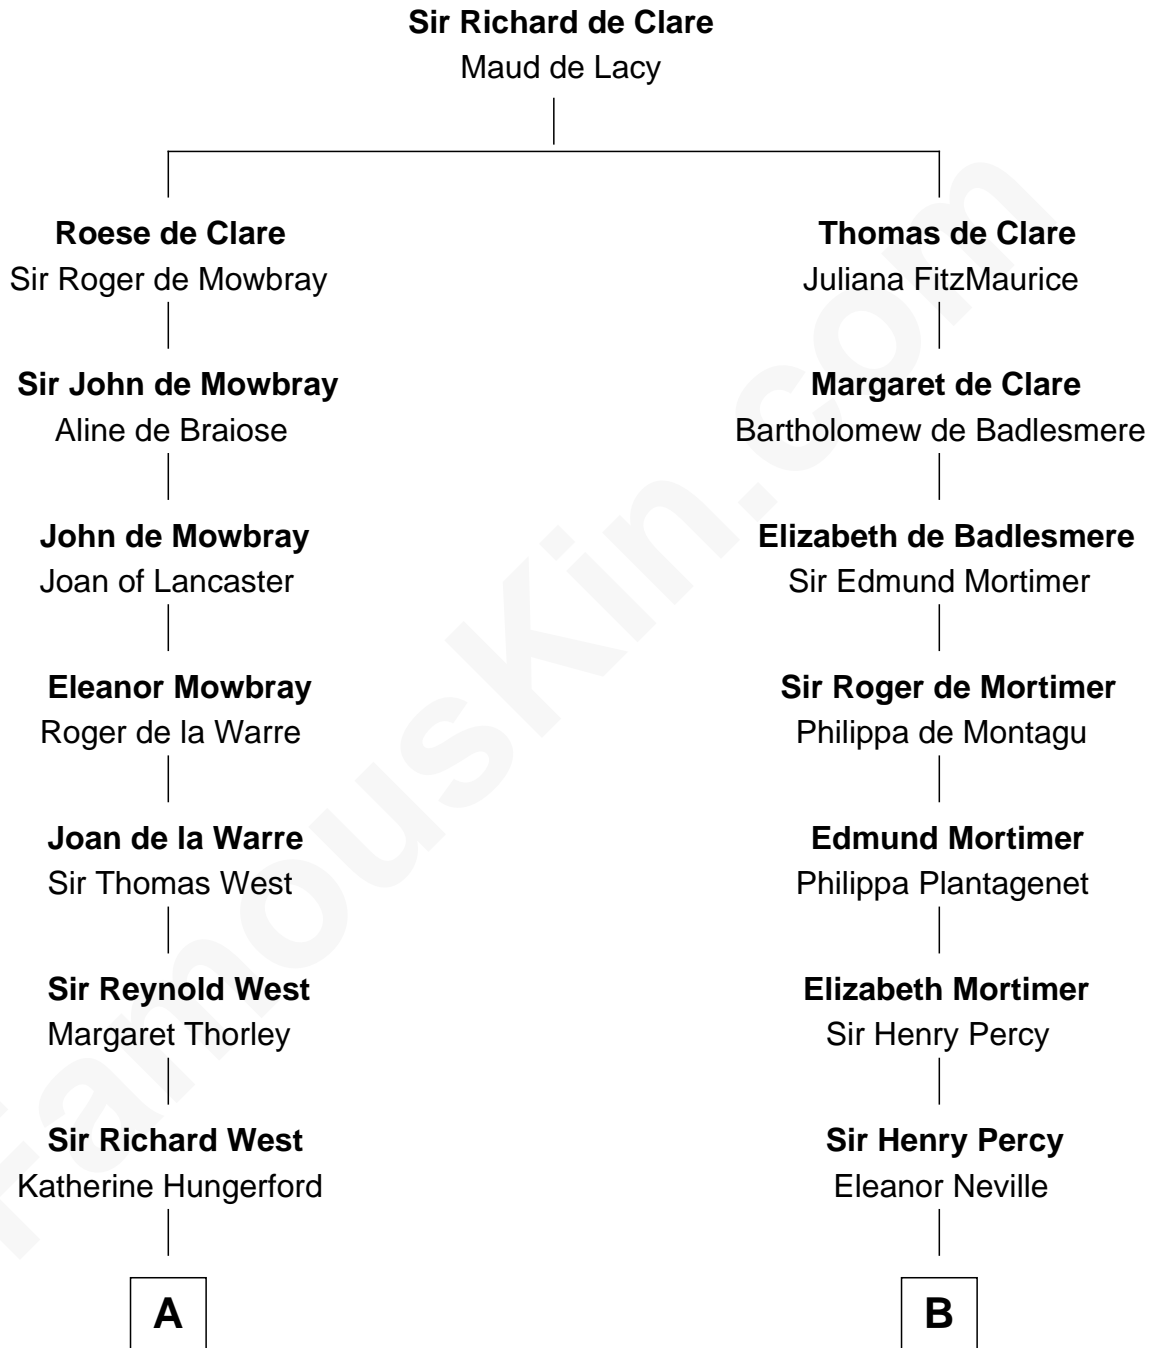

FamousKin.com

Relationship Chart of

Liz Claiborne

Fashion Designer and Founder of Liz Claiborne Inc.

18th cousin 3 times removed of

Daniel Carroll

Signer of the U.S. Constitution

C

William Charles Cole Claiborne

Clarisse Duralde

William Charles Cole Claiborne

Louise de Balathier

Fernand Claiborne

Marie Louise Villeré

Omer Villere Claiborne

Carolyn Louise Fenner

Liz Claiborne

Found of Liz Claiborne Inc.

D

Eleanor Darnall

Daniel Carroll

Daniel Carroll

Signer of the U.S. Constitution

FamousKin.com