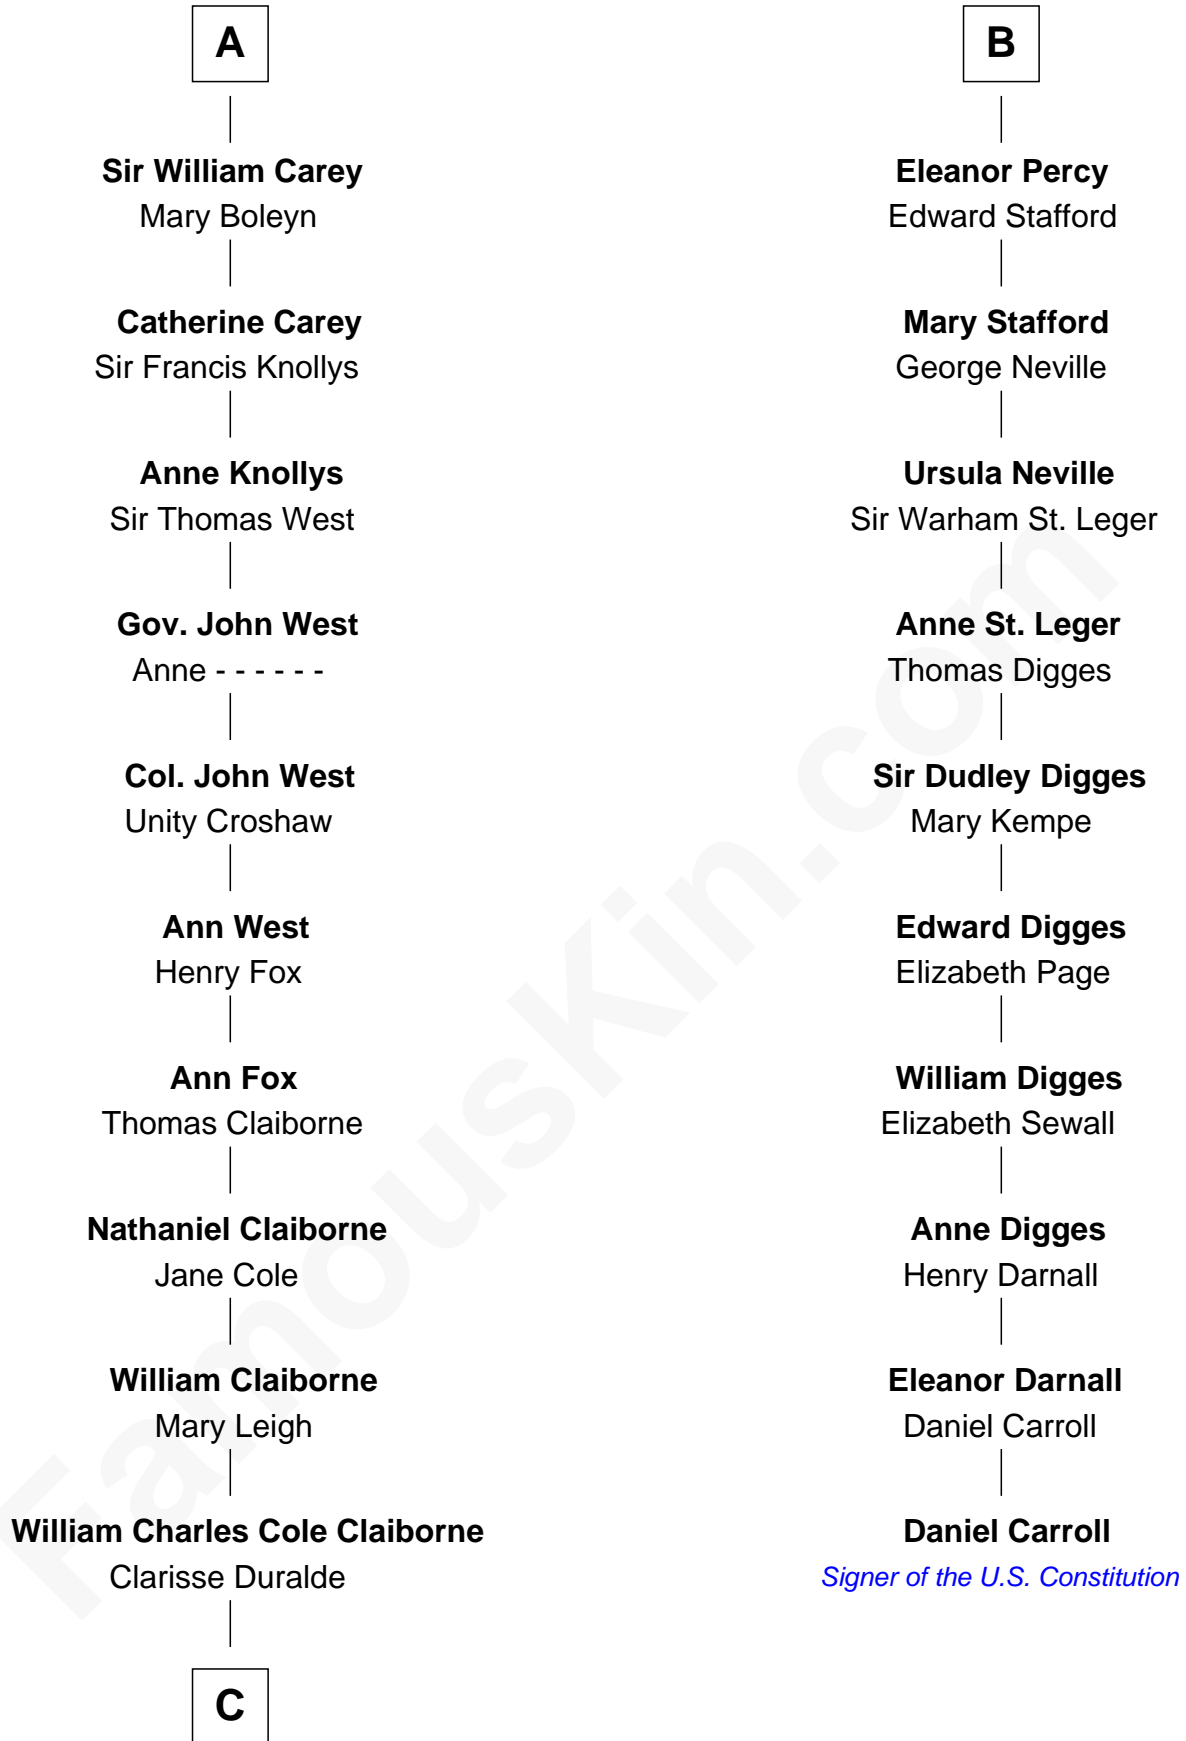

## Relationship Chart of

### Liz Claiborne

*Fashion Designer and Founder of Liz Claiborne Inc.*

16th cousin 4 times removed of

### Daniel Carroll

*Signer of the U.S. Constitution*

**Roger de Mortimer**

Joan de Geneville

**C**

—  
**William Charles Cole Claiborne**

Louise de Balathier

—  
**Fernand Claiborne**

Marie Louise Villeré

—  
**Omer Villere Claiborne**

Carolyn Louise Fenner

—  
**Liz Claiborne**

*Found of Liz Claiborne Inc.*

FamousKin.com