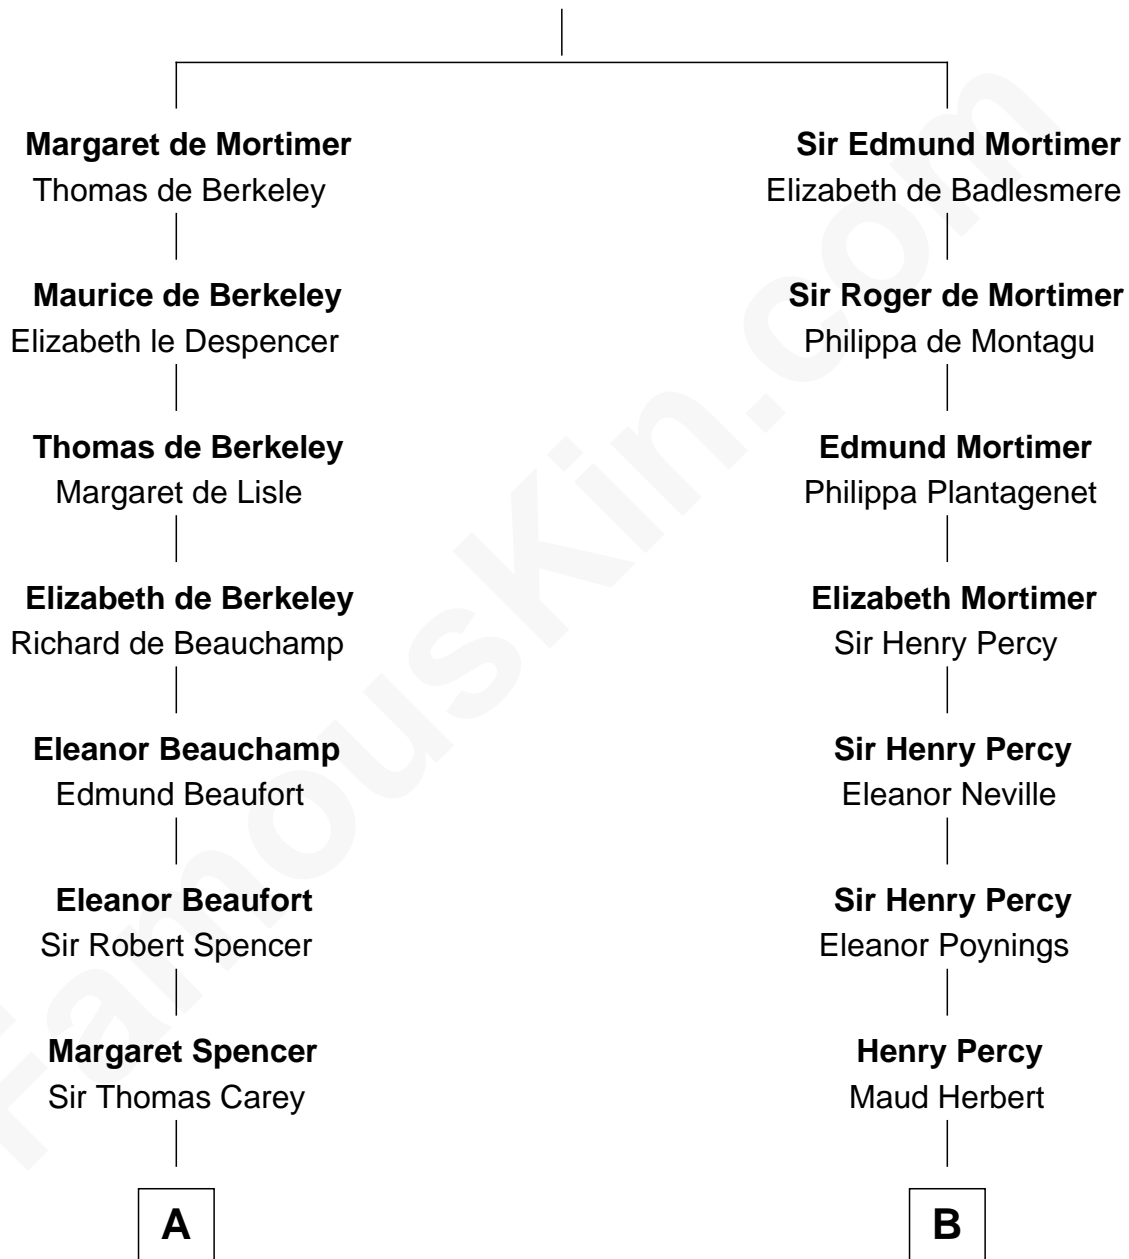

## Relationship Chart of

### Liz Claiborne

*Fashion Designer and Founder of Liz Claiborne Inc.*

16th cousin 4 times removed of

### Daniel Carroll

*Signer of the U.S. Constitution*

**Roger de Mortimer**

Joan de Geneville

**C**

—  
**William Charles Cole Claiborne**

Louise de Balathier

—  
**Fernand Claiborne**