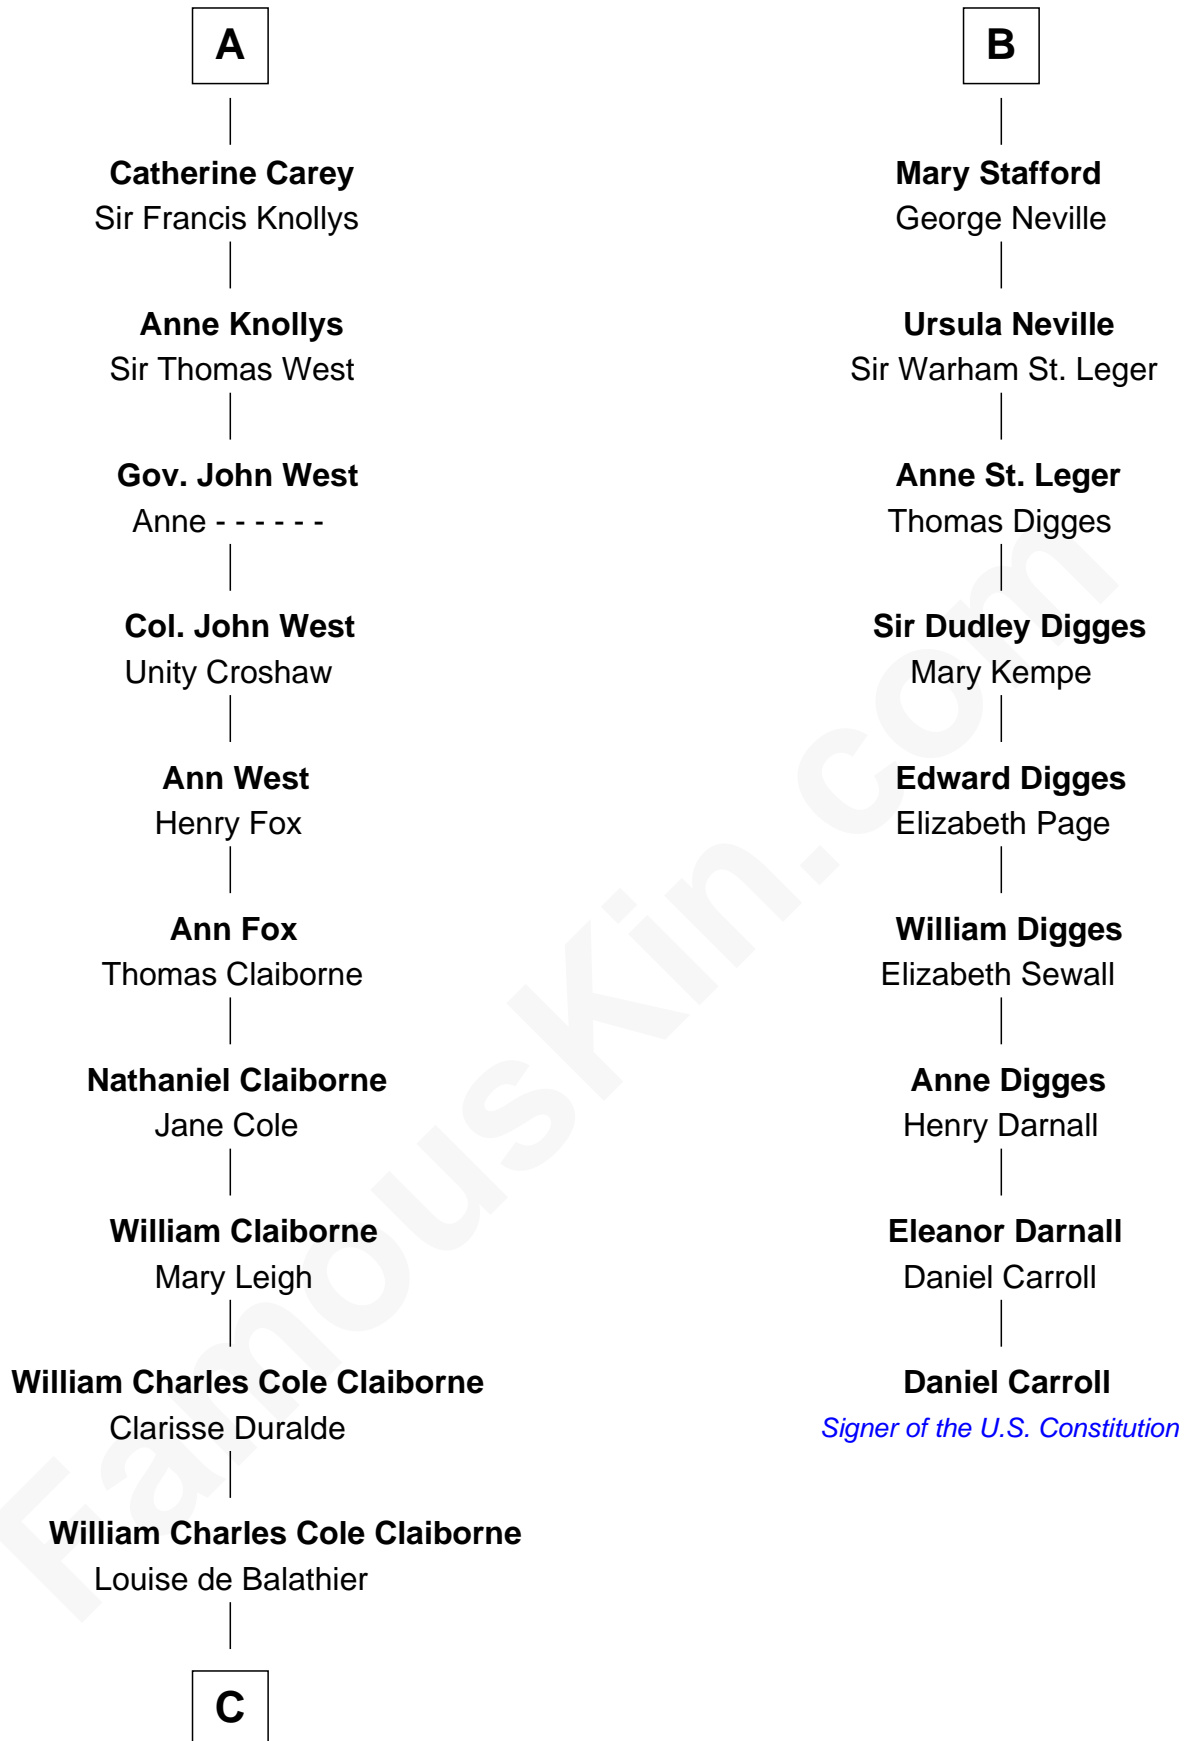

FamousKin.com

Relationship Chart of

Liz Claiborne

Fashion Designer and Founder of Liz Claiborne Inc.

15th cousin 4 times removed of

Daniel Carroll

Signer of the U.S. Constitution

C

—
Fernand Claiborne
Marie Louise Villeré

—
Omer Villere Claiborne
Carolyn Louise Fenner

—
Liz Claiborne
Found of Liz Claiborne Inc.

FamousKin.com