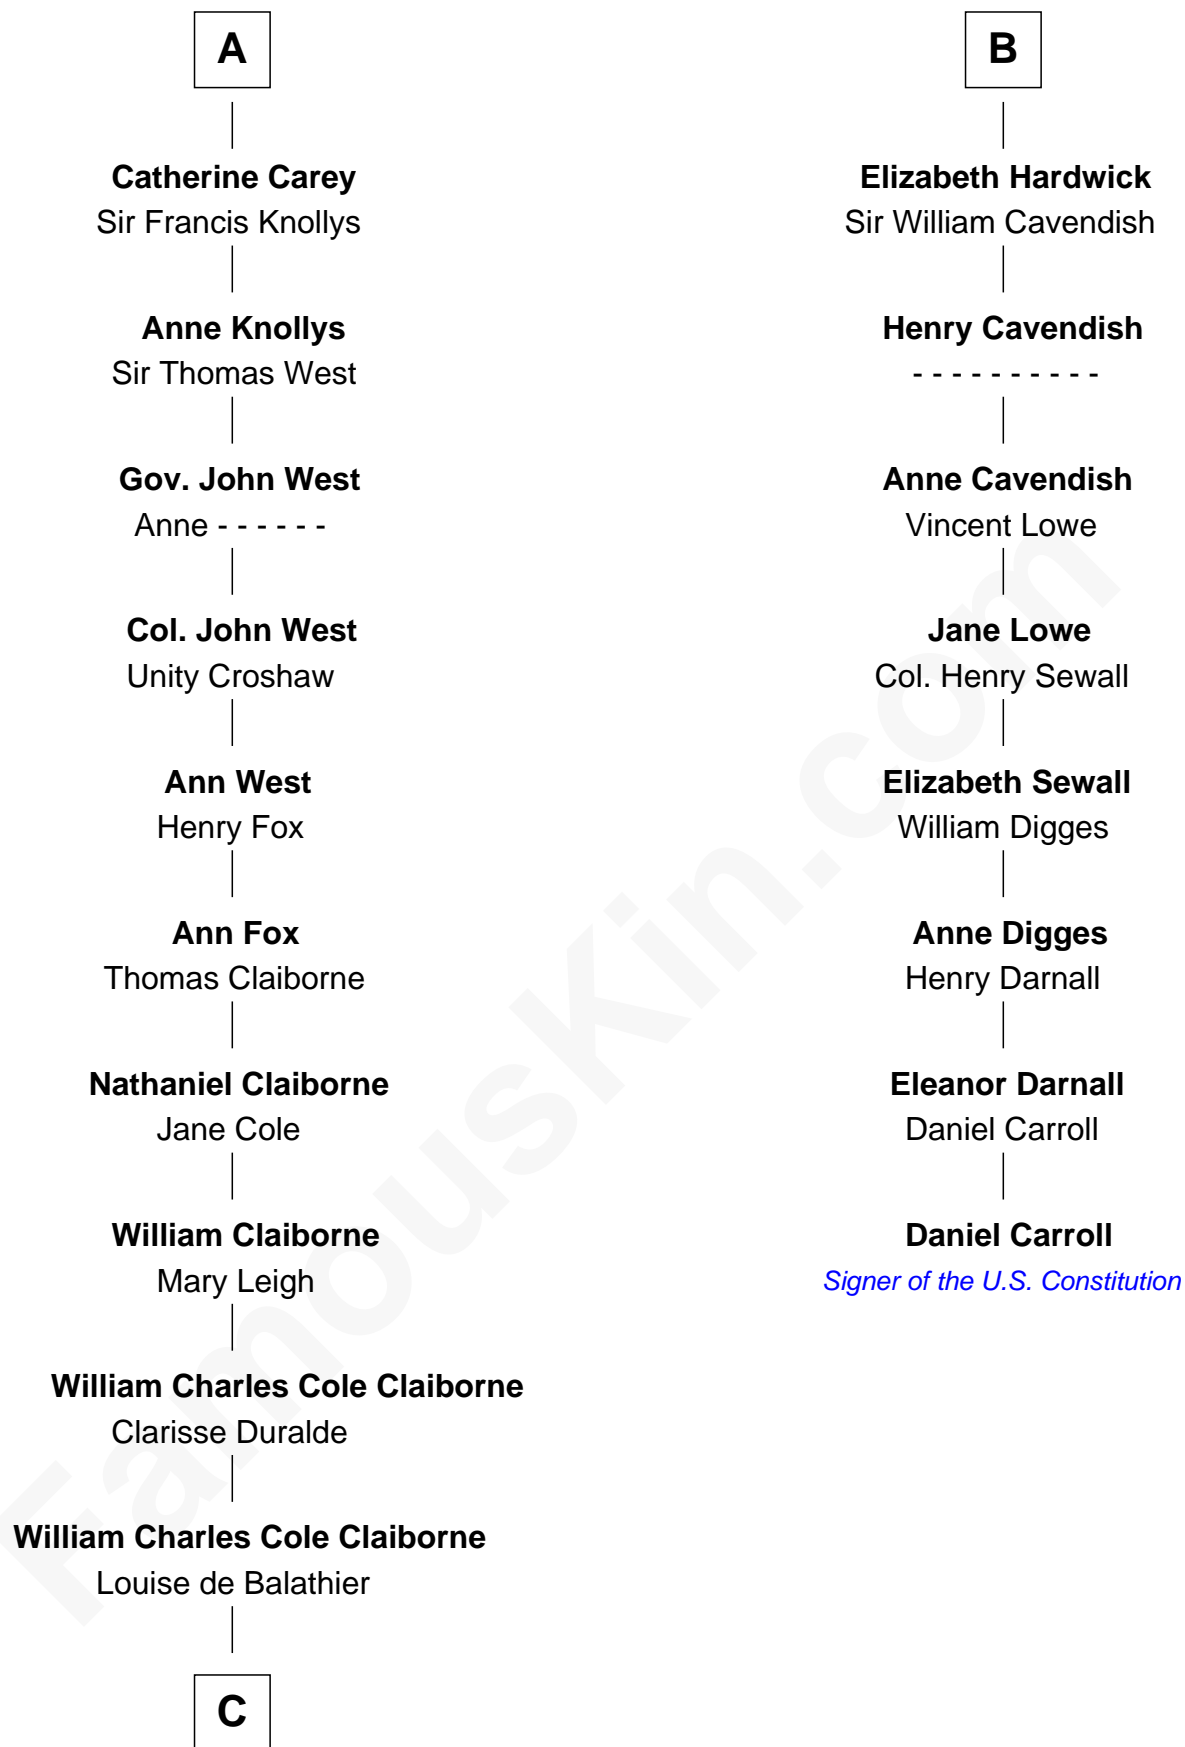

FamousKin.com

Relationship Chart of

Liz Claiborne

Fashion Designer and Founder of Liz Claiborne Inc.

14th cousin 5 times removed of

Daniel Carroll

Signer of the U.S. Constitution

C

—
Fernand Claiborne
Marie Louise Villeré

—
Omer Villere Claiborne
Carolyn Louise Fenner

—
Liz Claiborne
Found of Liz Claiborne Inc.

FamousKin.com