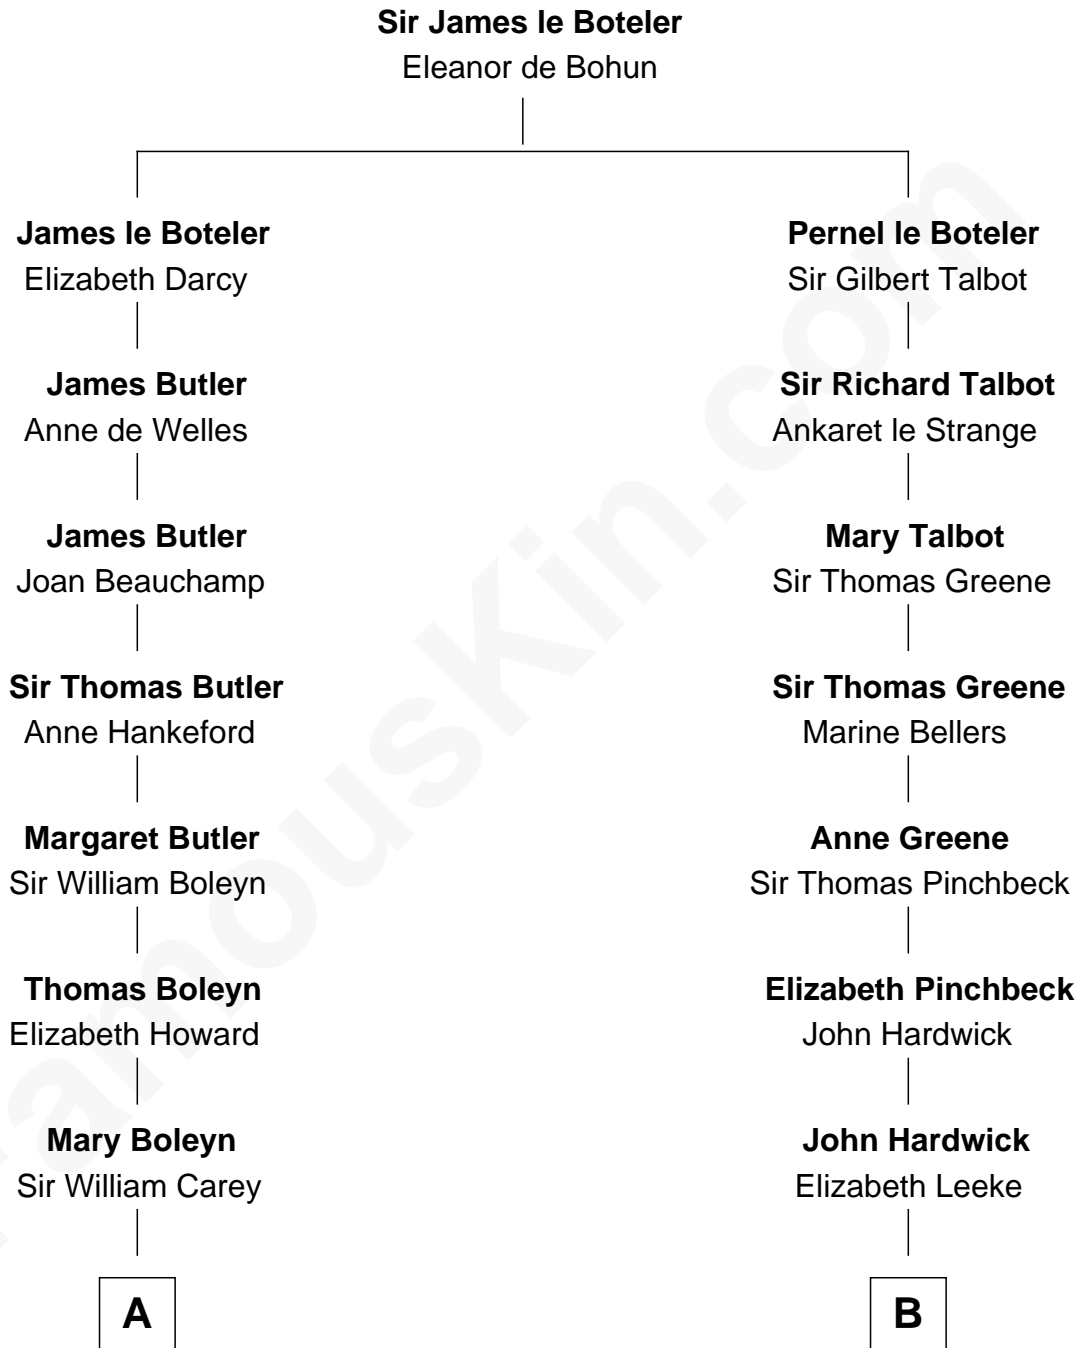

FamousKin.com

Relationship Chart of

Liz Claiborne

Fashion Designer and Founder of Liz Claiborne Inc.

14th cousin 5 times removed of

Daniel Carroll

Signer of the U.S. Constitution

C

—
Fernand Claiborne
Marie Louise Villeré

—
Omer Villere Claiborne
Carolyn Louise Fenner

—
Liz Claiborne
Found of Liz Claiborne Inc.

FamousKin.com