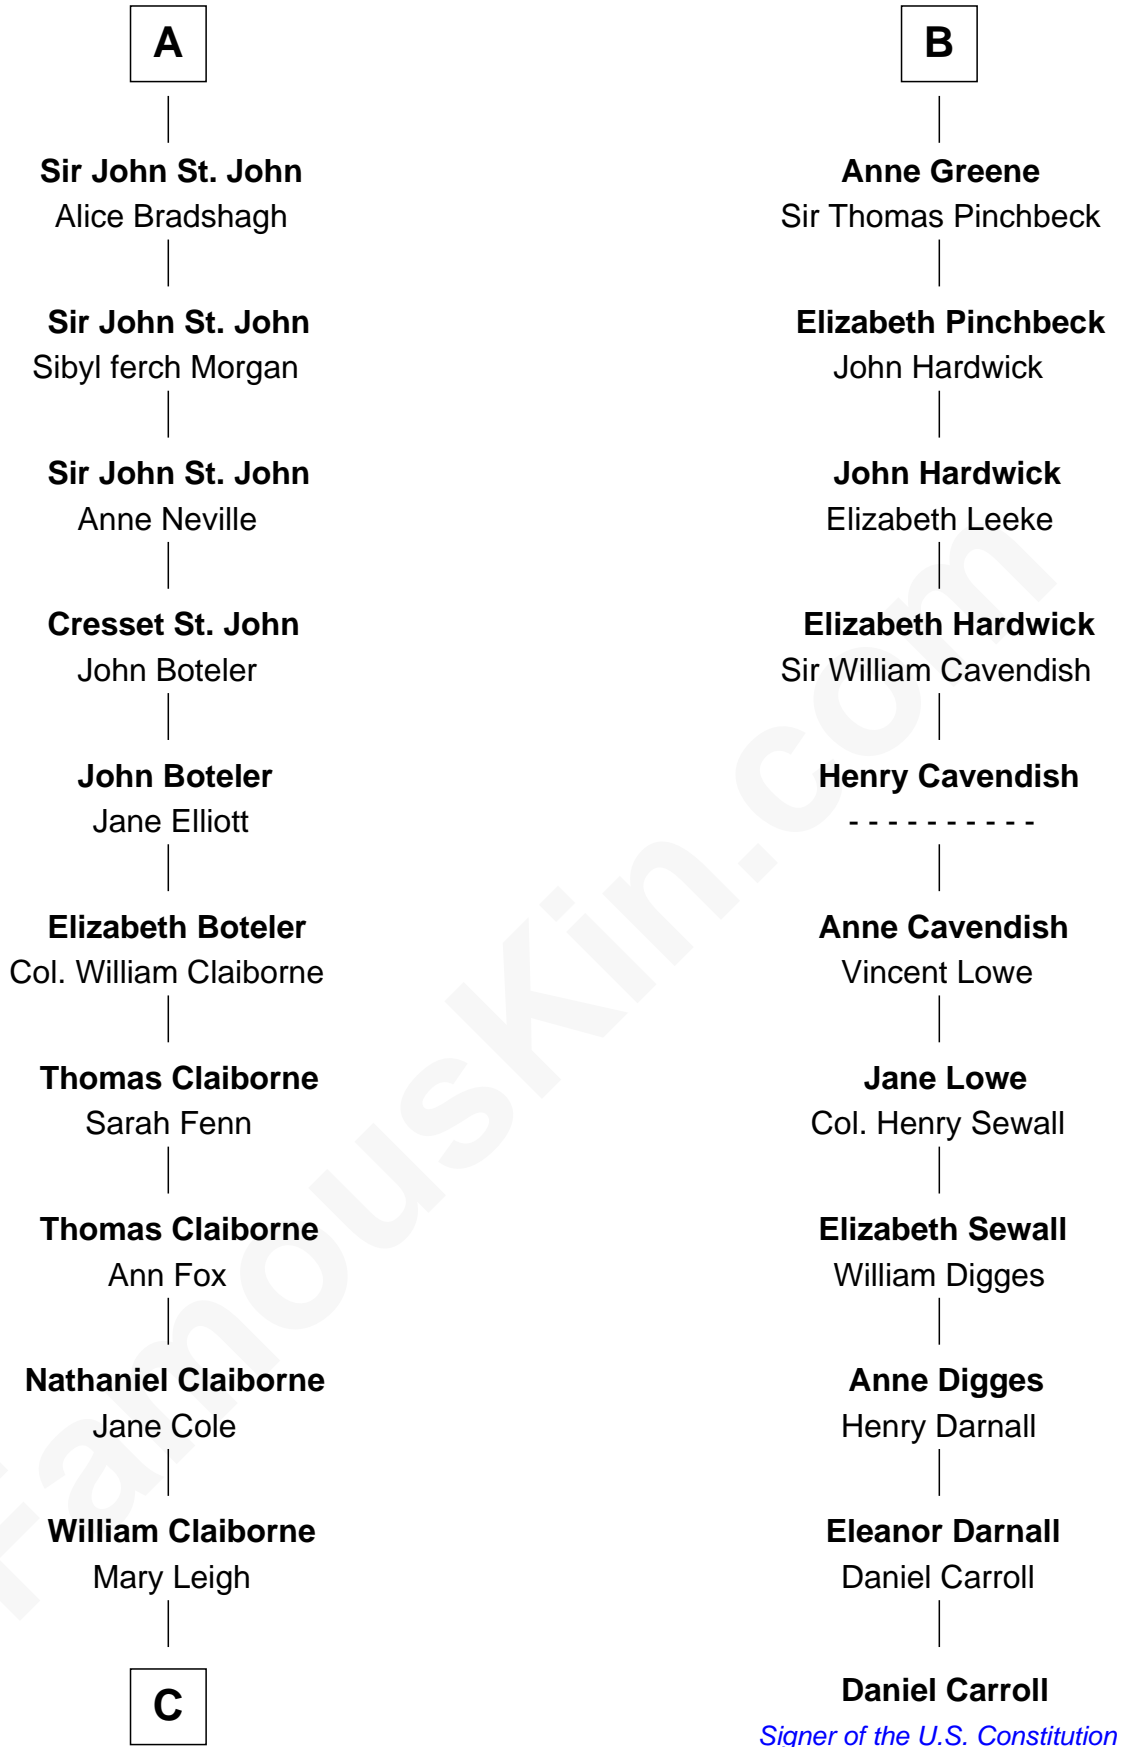

FamousKin.com

Relationship Chart of

Liz Claiborne

Fashion Designer and Founder of Liz Claiborne Inc.

17th cousin 4 times removed of

Daniel Carroll

Signer of the U.S. Constitution

C

William Charles Cole Claiborne

Clarisse Duralde

William Charles Cole Claiborne

Louise de Balathier

Fernand Claiborne

Marie Louise Villeré

Omer Villere Claiborne

Carolyn Louise Fenner