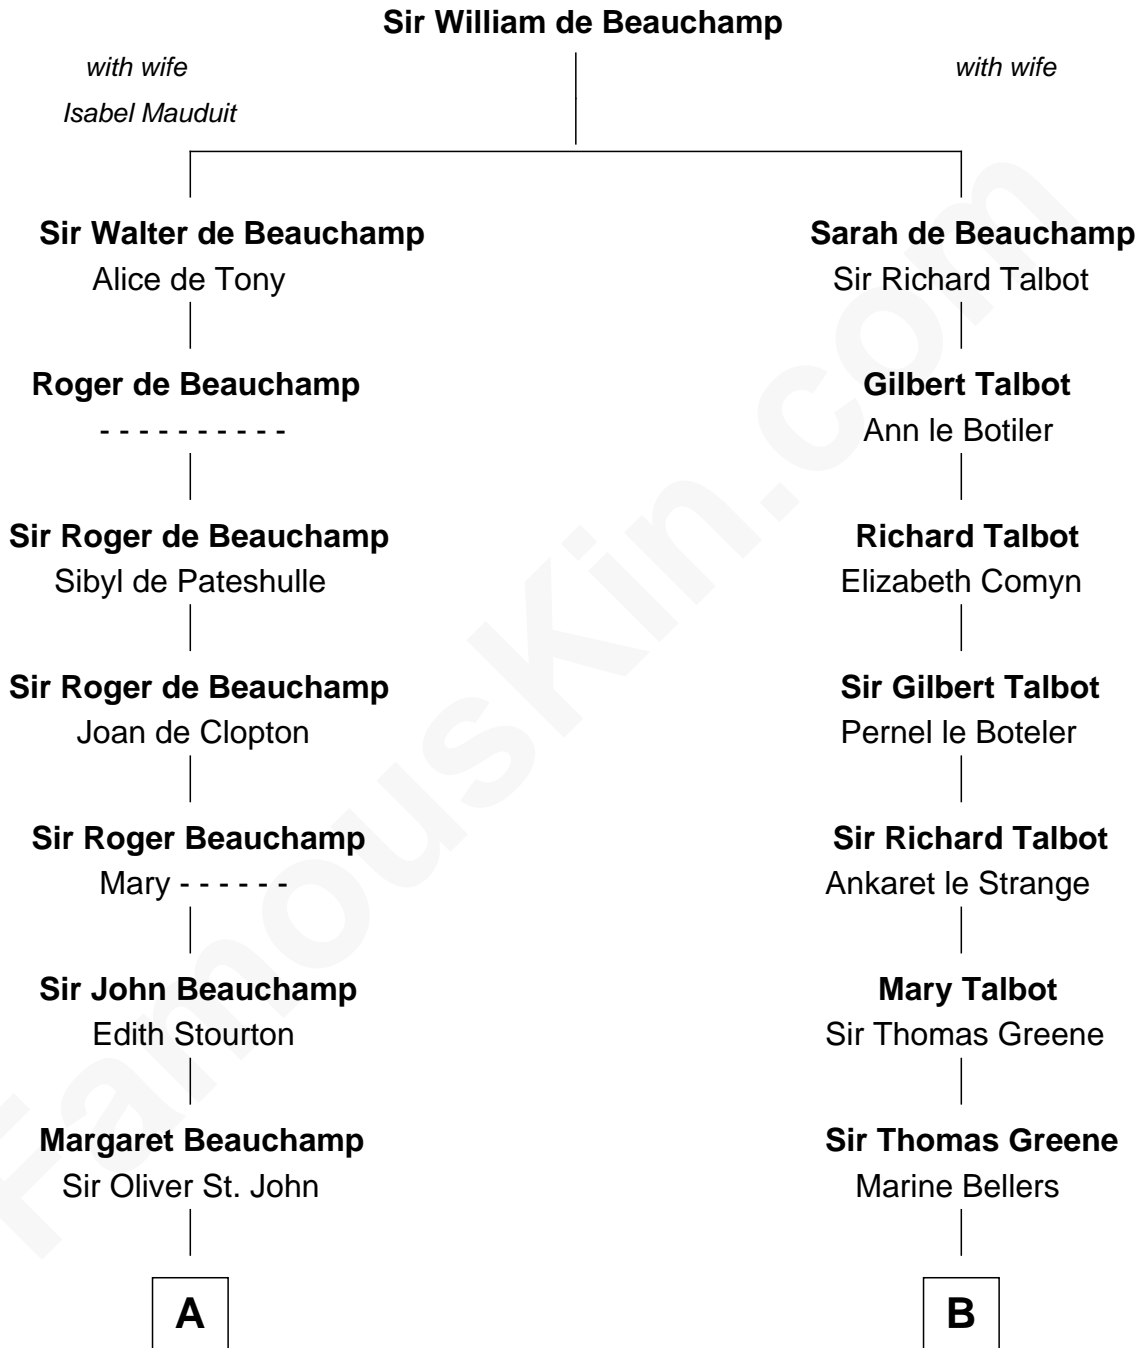

FamousKin.com

Relationship Chart of

Liz Claiborne

Fashion Designer and Founder of Liz Claiborne Inc.

17th cousin 4 times removed of

Daniel Carroll

Signer of the U.S. Constitution

C

William Charles Cole Claiborne

Clarisse Duralde

William Charles Cole Claiborne

Louise de Balathier

Fernand Claiborne

Marie Louise Villeré

Omer Villere Claiborne

Carolyn Louise Fenner