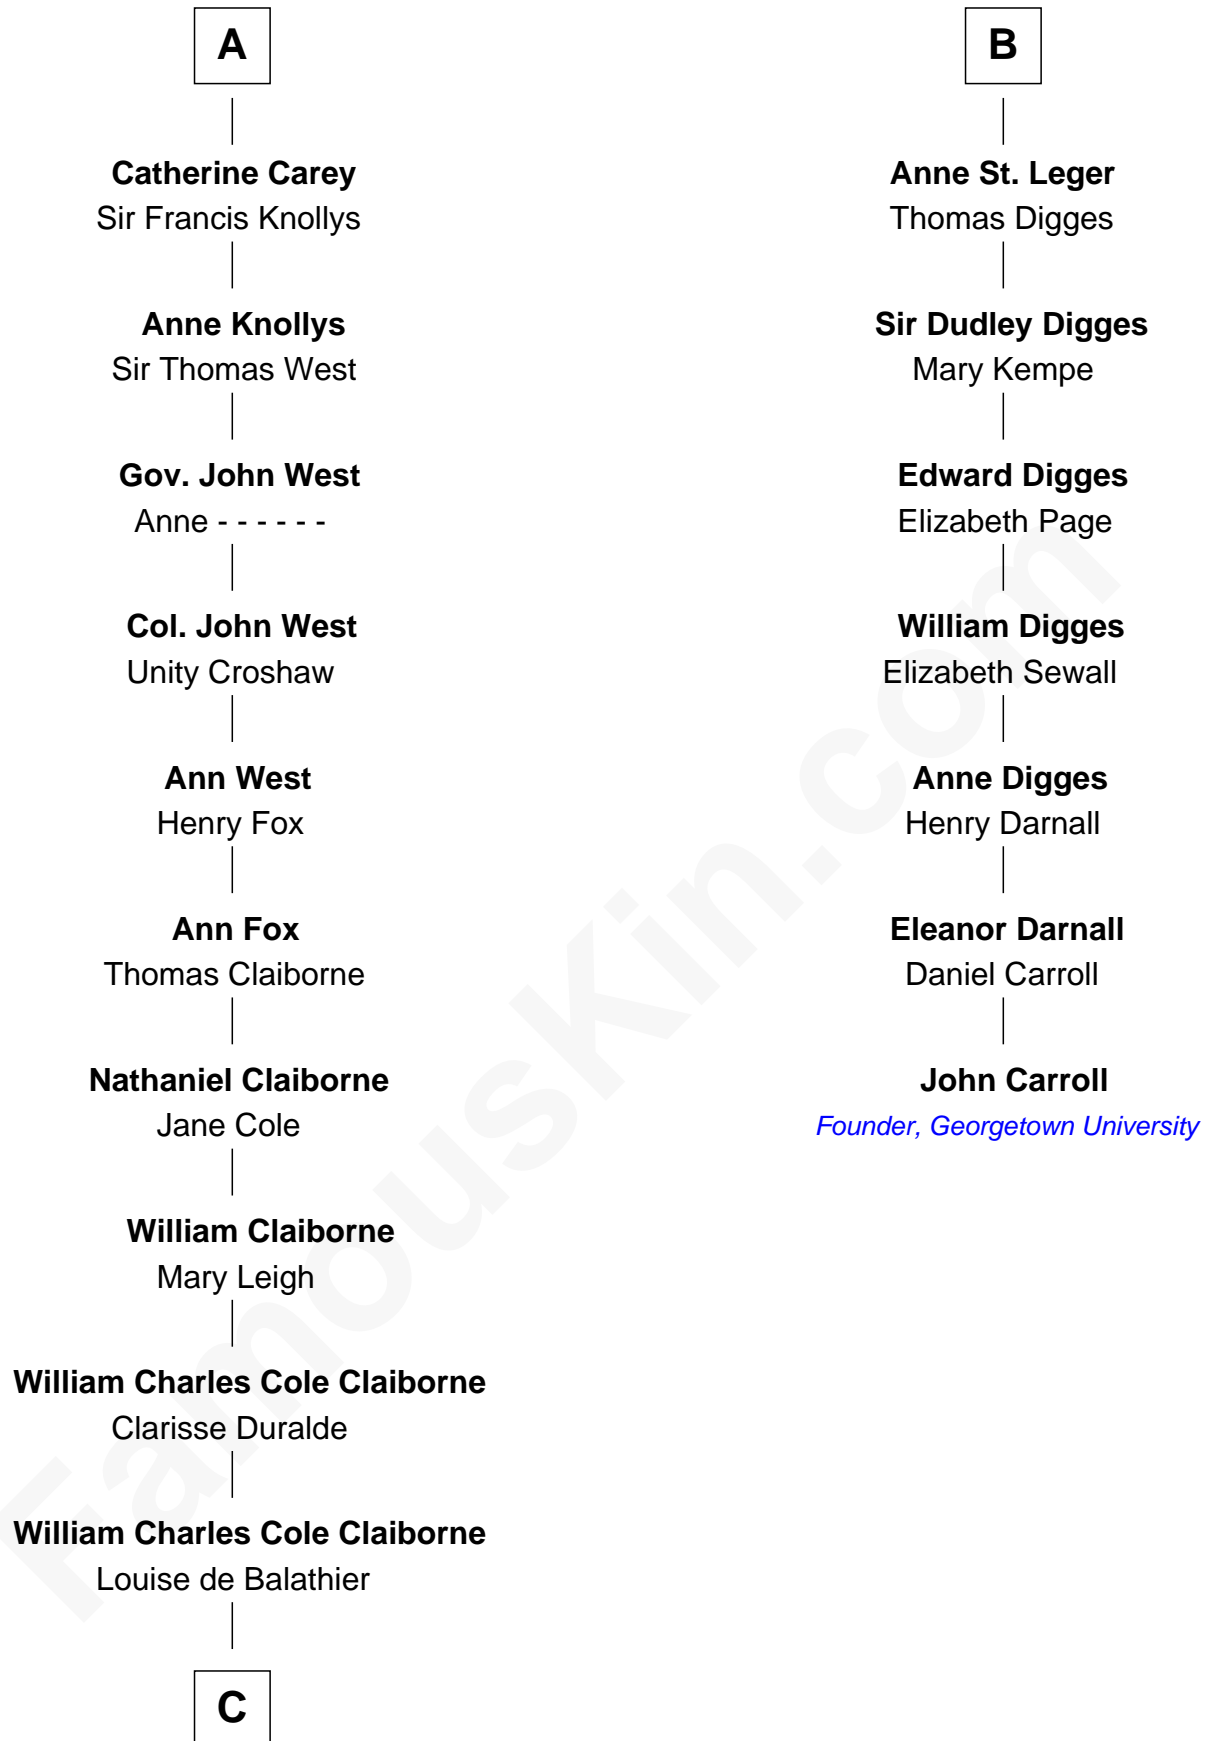

## Relationship Chart of

### Liz Claiborne

*Fashion Designer and Founder of Liz Claiborne Inc.*

13th cousin 6 times removed of

### John Carroll

*Founder of Georgetown University*

**C**

—  
**Fernand Claiborne**  
Marie Louise Villeré

—  
**Omer Villere Claiborne**  
Carolyn Louise Fenner

—  
**Liz Claiborne**  
*Found of Liz Claiborne Inc.*