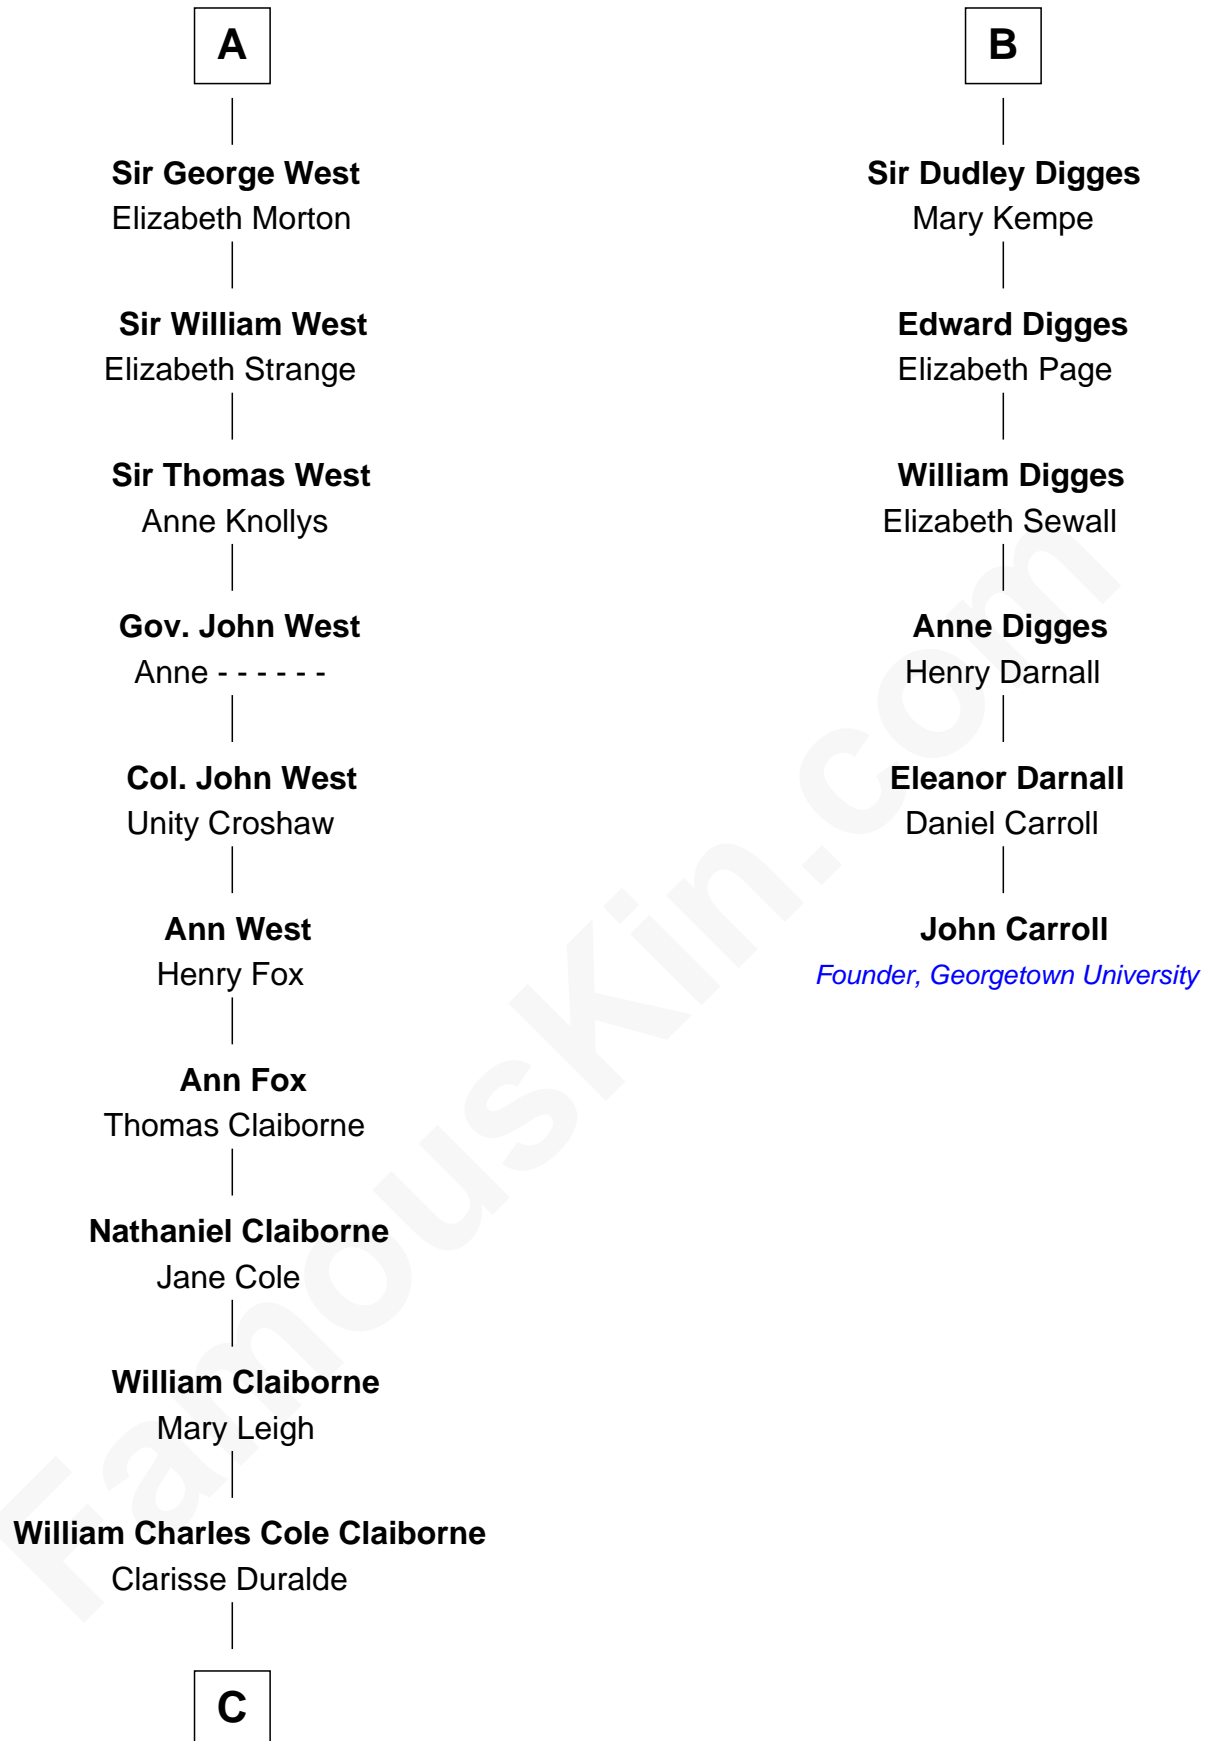

## Relationship Chart of

### Liz Claiborne

*Fashion Designer and Founder of Liz Claiborne Inc.*

12th cousin 8 times removed of

### John Carroll

*Founder of Georgetown University*

**C**

—  
**William Charles Cole Claiborne**

Louise de Balathier

—  
**Fernand Claiborne**

Marie Louise Villeré

—  
**Omer Villere Claiborne**