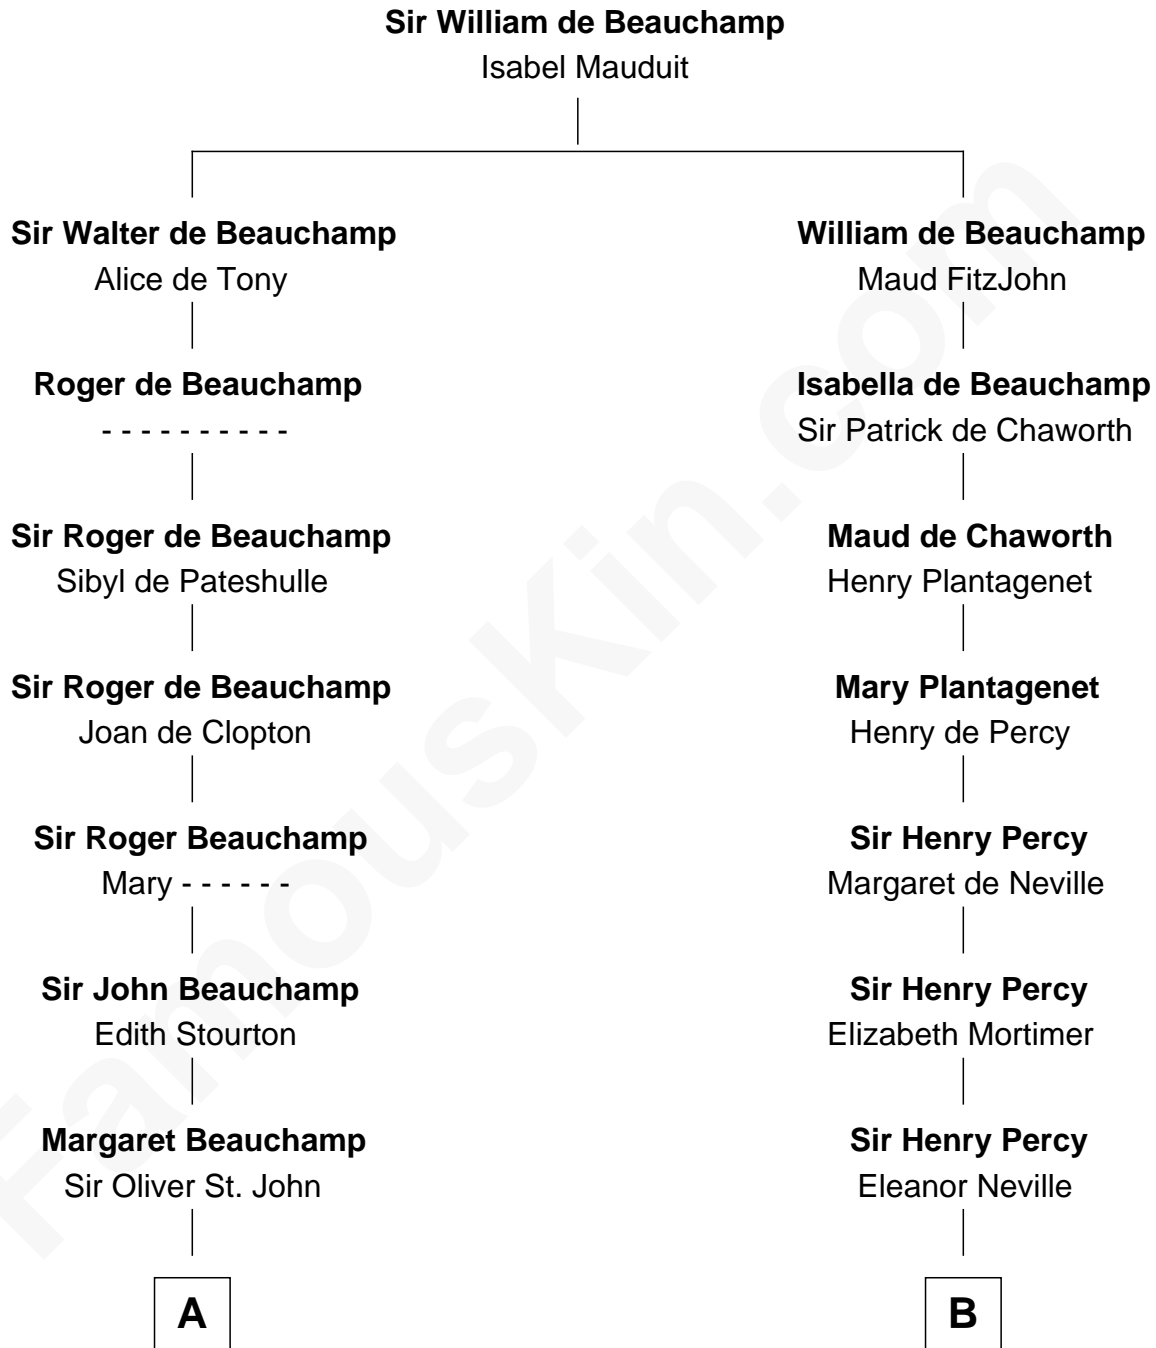

FamousKin.com

Relationship Chart of

Liz Claiborne

Fashion Designer and Founder of Liz Claiborne Inc.

20th cousin 1 time removed of

Lewis Carroll

Author of Alice in Wonderland

C

William Charles Cole Claiborne

Clarisse Duralde

William Charles Cole Claiborne

Louise de Balathier

Fernand Claiborne

Marie Louise Villeré

Omer Villere Claiborne

Carolyn Louise Fenner