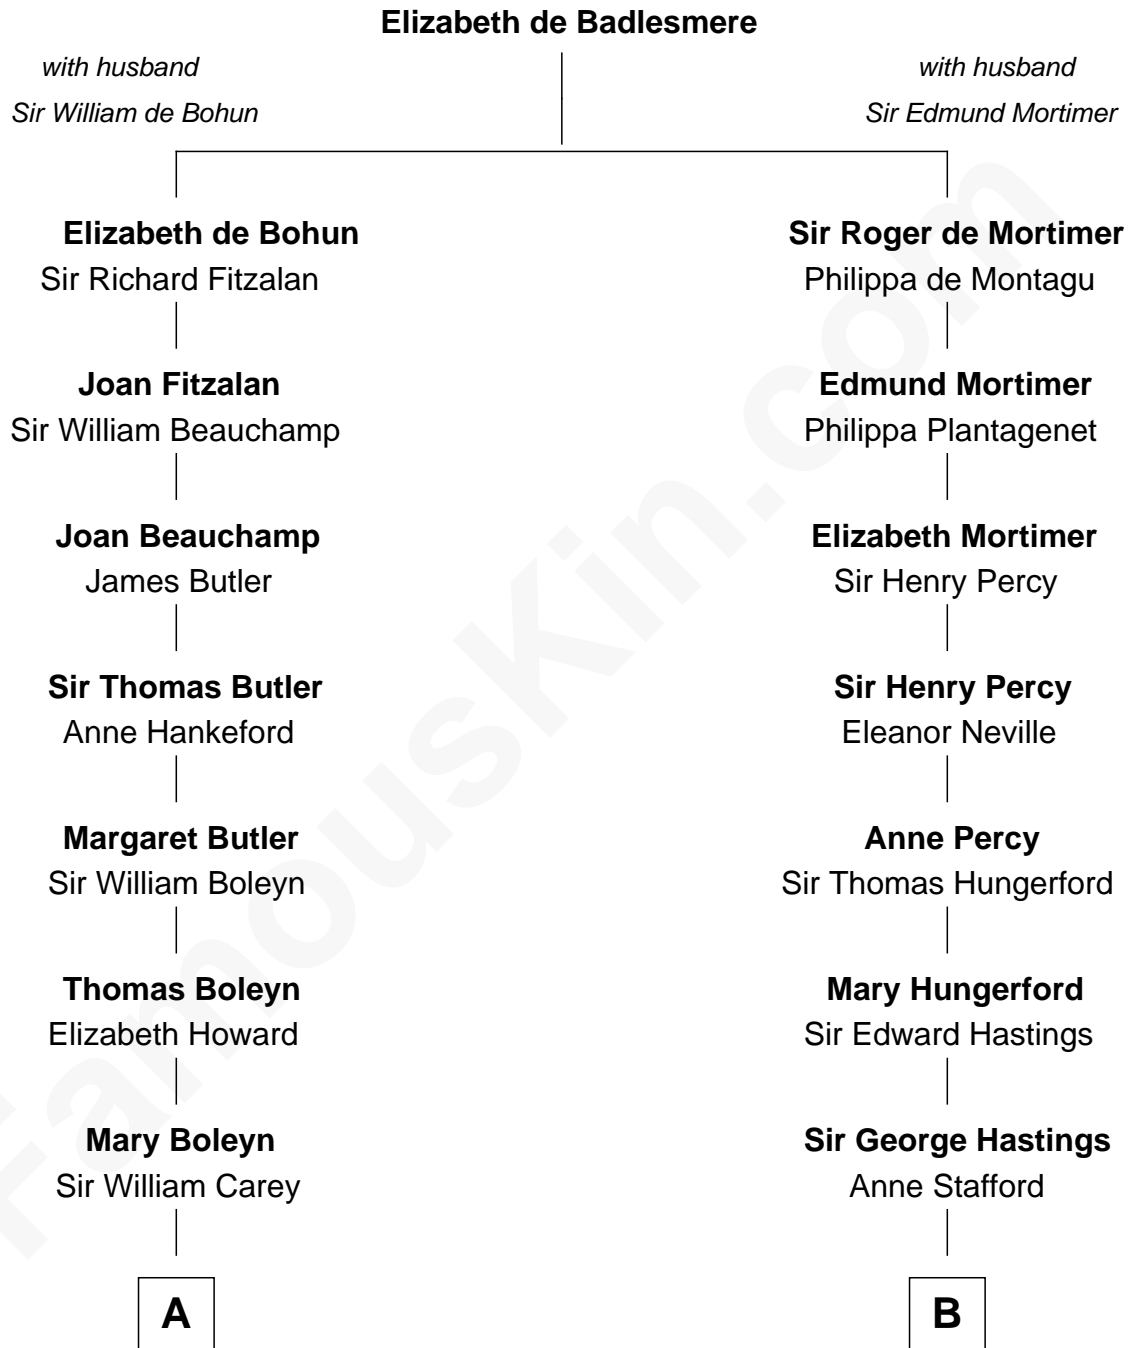

FamousKin.com

Relationship Chart of

Liz Claiborne

Fashion Designer and Founder of Liz Claiborne Inc.

18th cousin 1 time removed of

E. M. Forster
English Novelist

C

Fernand Claiborne
Marie Louise Villeré

Omer Villere Claiborne
Carolyn Louise Fenner

Liz Claiborne
Found of Liz Claiborne Inc.

D

Edward Morgan Llewellyn Forster
Alice Clara Whichelo

E. M. Forster
English Novelist

FamousKin.com