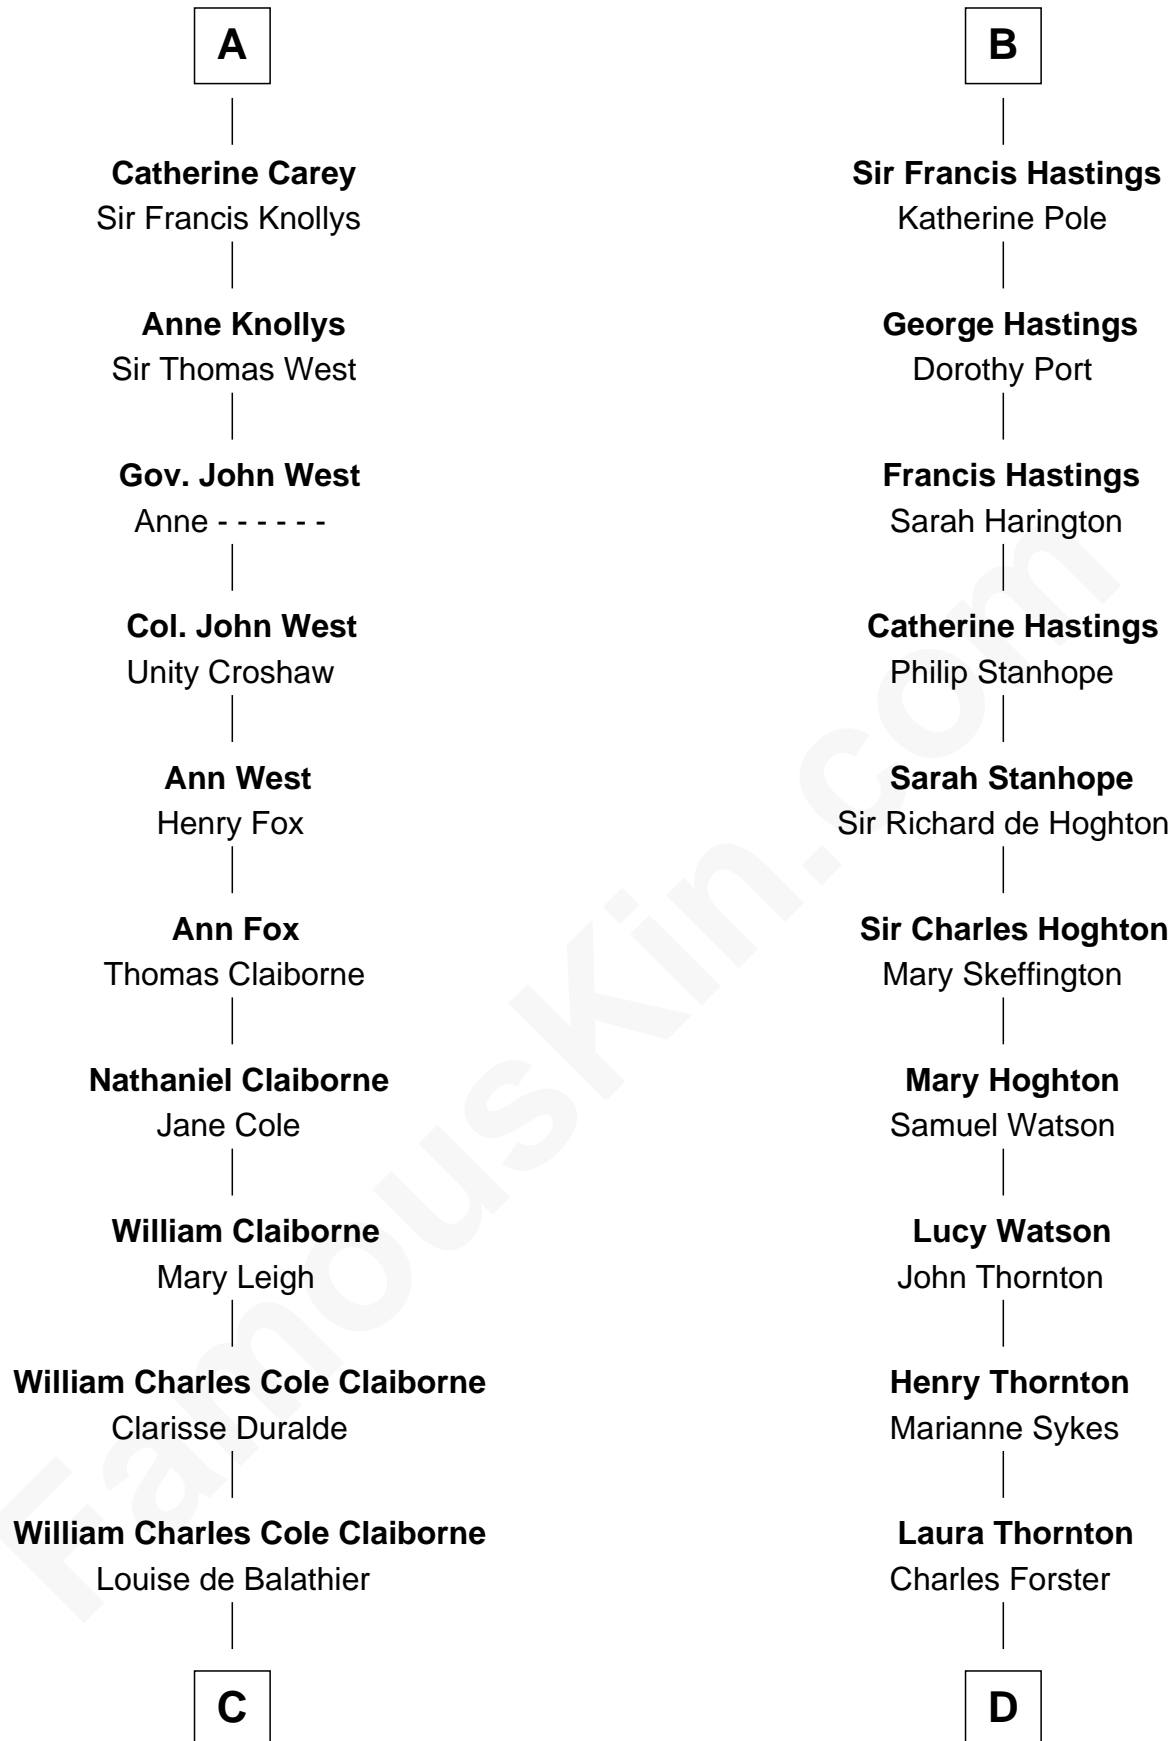

FamousKin.com

Relationship Chart of

Liz Claiborne

Fashion Designer and Founder of Liz Claiborne Inc.

18th cousin 1 time removed of

E. M. Forster
English Novelist

C

Fernand Claiborne
Marie Louise Villeré

Omer Villere Claiborne
Carolyn Louise Fenner

Liz Claiborne
Found of Liz Claiborne Inc.

D

Edward Morgan Llewellyn Forster
Alice Clara Whichelo

E. M. Forster
English Novelist

FamousKin.com