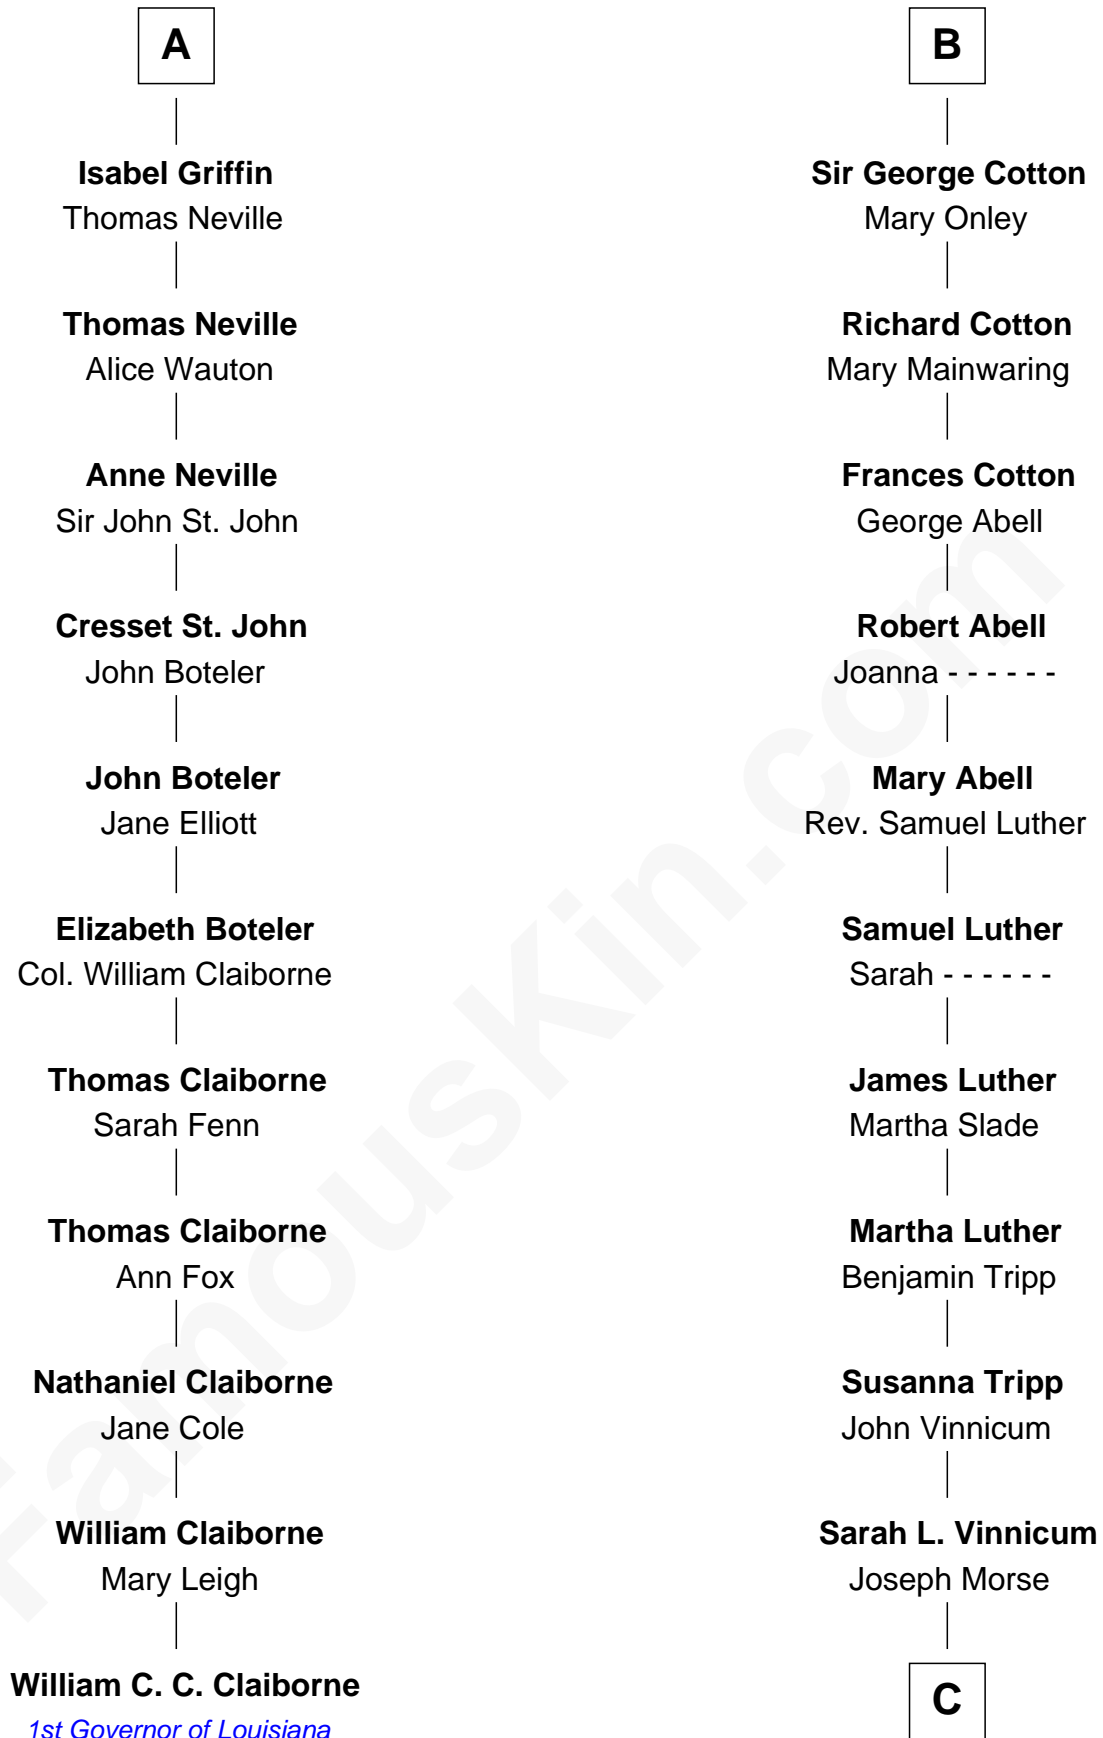

**FamousKin.com**  
**Relationship Chart of**  
**William C. C. Claiborne**  
*1st Governor of Louisiana*

17th cousin 2 times removed of

**Lizzie Borden**  
*Accused Murderess*

**Sir William de Cantilupe**  
 Eve de Braiose

**C**

**Anthony Morse**

Rhoda Morrison

**Sarah Anthony Morse**

Andrew Jackson Borden

**Lizzie Borden**

*Accused Murderess*

FamousKin.com