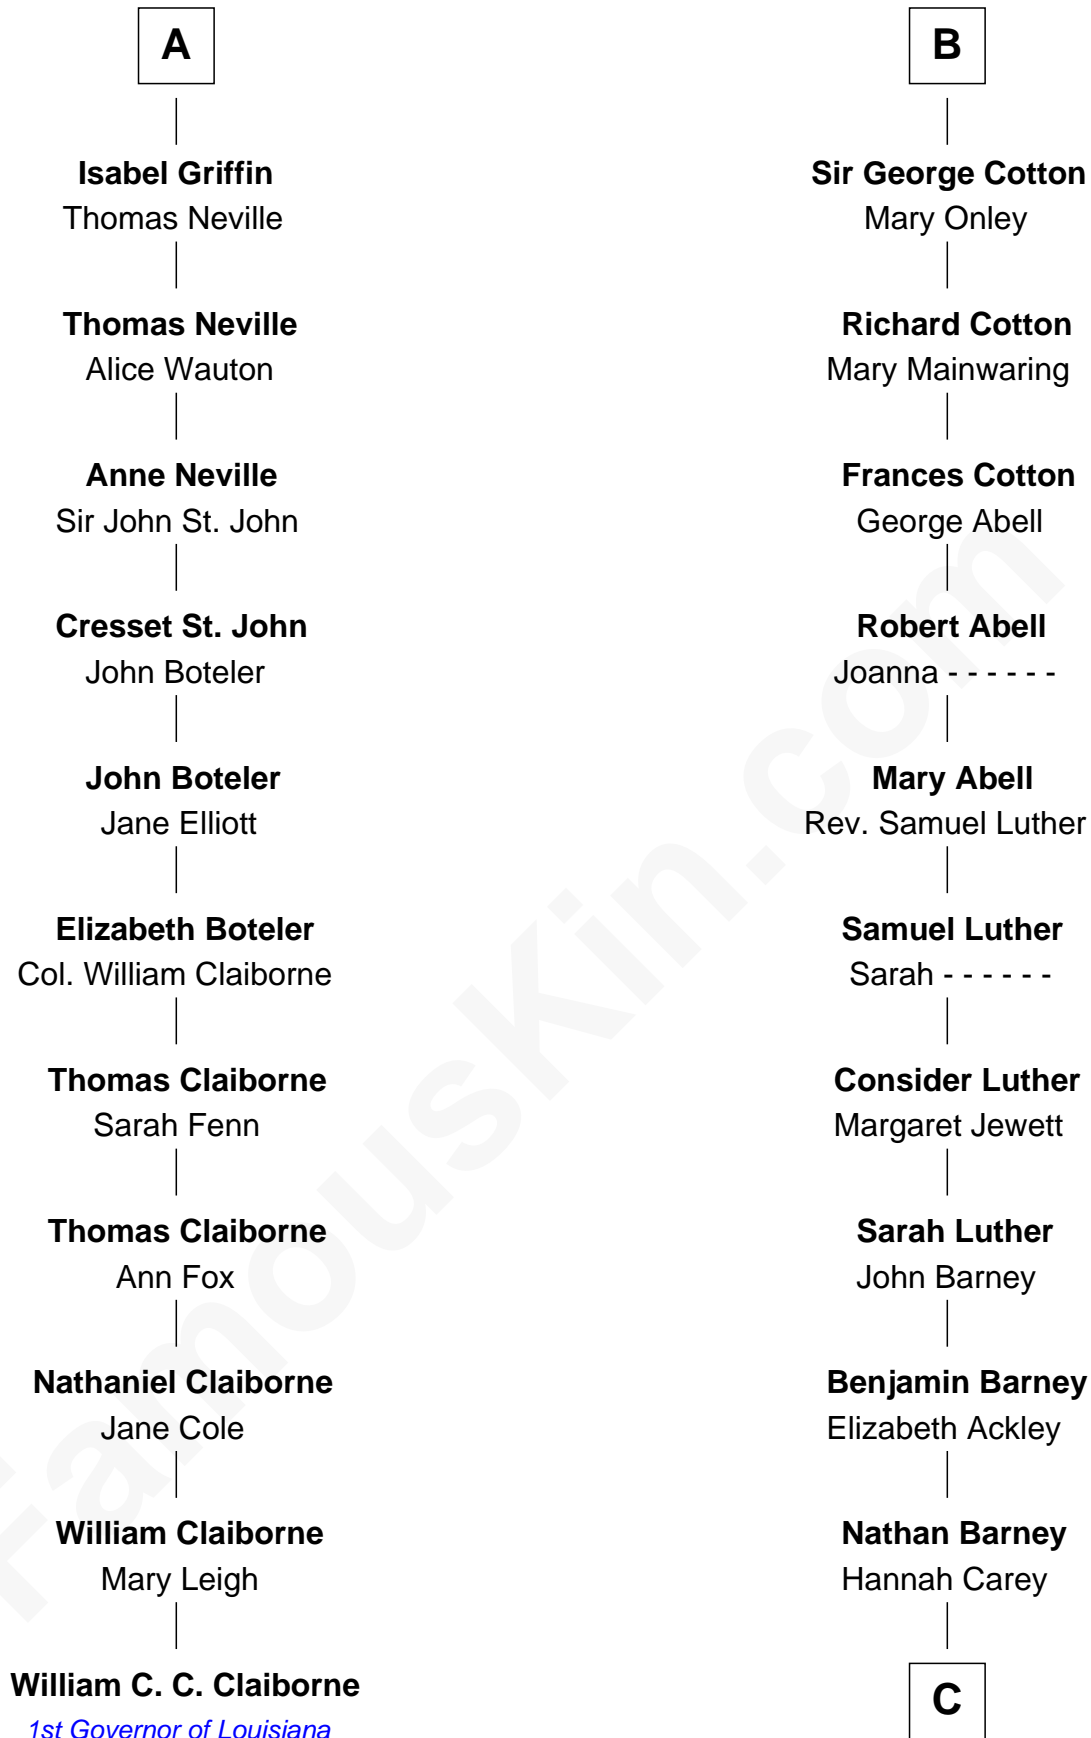

# FamousKin.com Relationship Chart of

**William C. C. Claiborne**

*1st Governor of Louisiana*

17th cousin 3 times removed of

**Elizabeth Montgomery**

*TV Actress - "Bewitched"*

**Sir William de Cantilupe**

Eve de Braiose

**Nicholas Griffin**  
Margaret Pilkington

**Nicholas Griffin**  
Catherine Curzon

**A**

**Milicent de Cantilupe**  
Eudo la Zouche

**Eve la Zouche**  
Sir Maurice de Berkeley

**Thomas de Berkeley**  
Katherine de Clyvedon

**Sir John Berkeley**  
Elizabeth Betteshorne

**Elizabeth Berkeley**  
Sir John Sutton

**Jane Sutton**  
Thomas Mainwaring

**Cecily Mainwaring**  
John Cotton

**B**

**C**

**Nathan Barney**

Mary A. Deverell