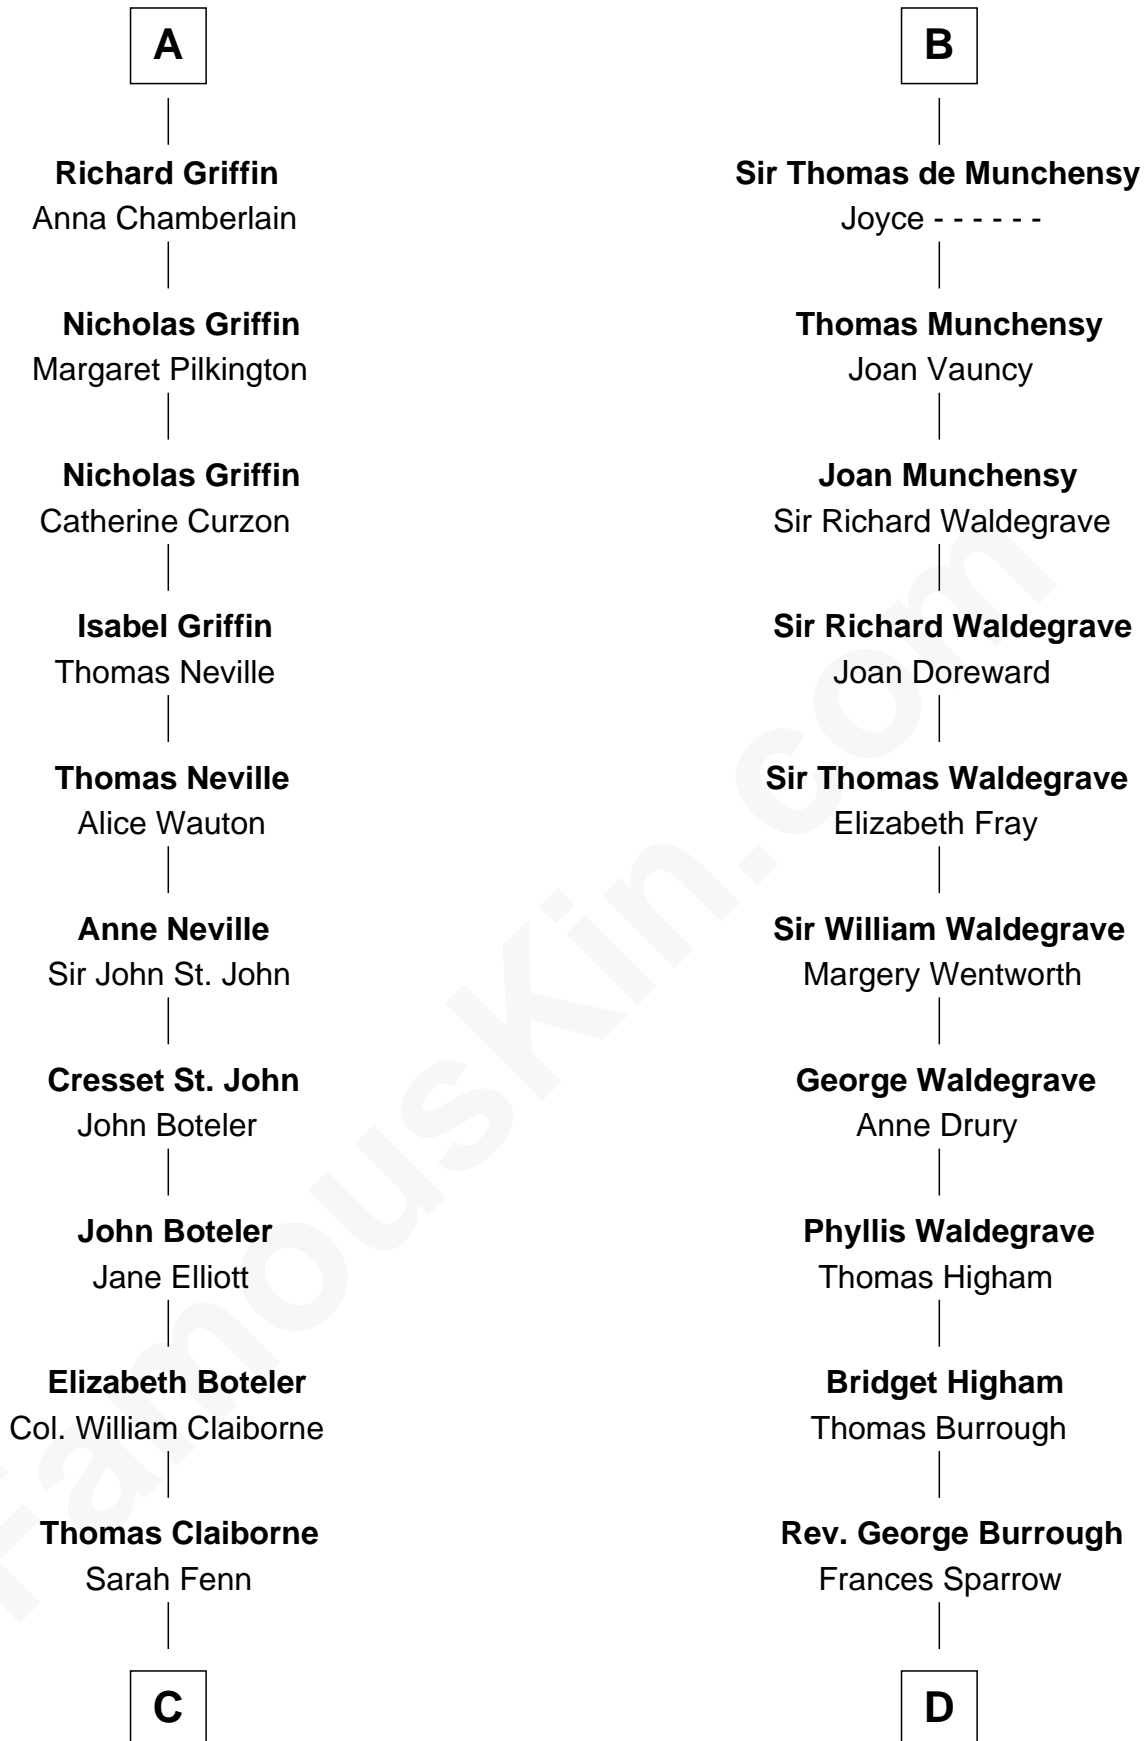

**FamousKin.com**  
**Relationship Chart of**  
**William C. C. Claiborne**  
*1st Governor of Louisiana*

**18th cousin 2 times removed of**  
**Rev. George Burroughs**  
*Executed for Witchcraft, Salem 1692*

**C**

**Thomas Claiborne**

Ann Fox

**Nathaniel Claiborne**

Jane Cole

**William Claiborne**

Mary Leigh

**William C. C. Claiborne**

*1st Governor of Louisiana*

**D**

**Nathaniel Burrough**

Rebecca Stiles

**Rev. George Burroughs**

*Salem Witch Trials 1692*

FamousKin.com