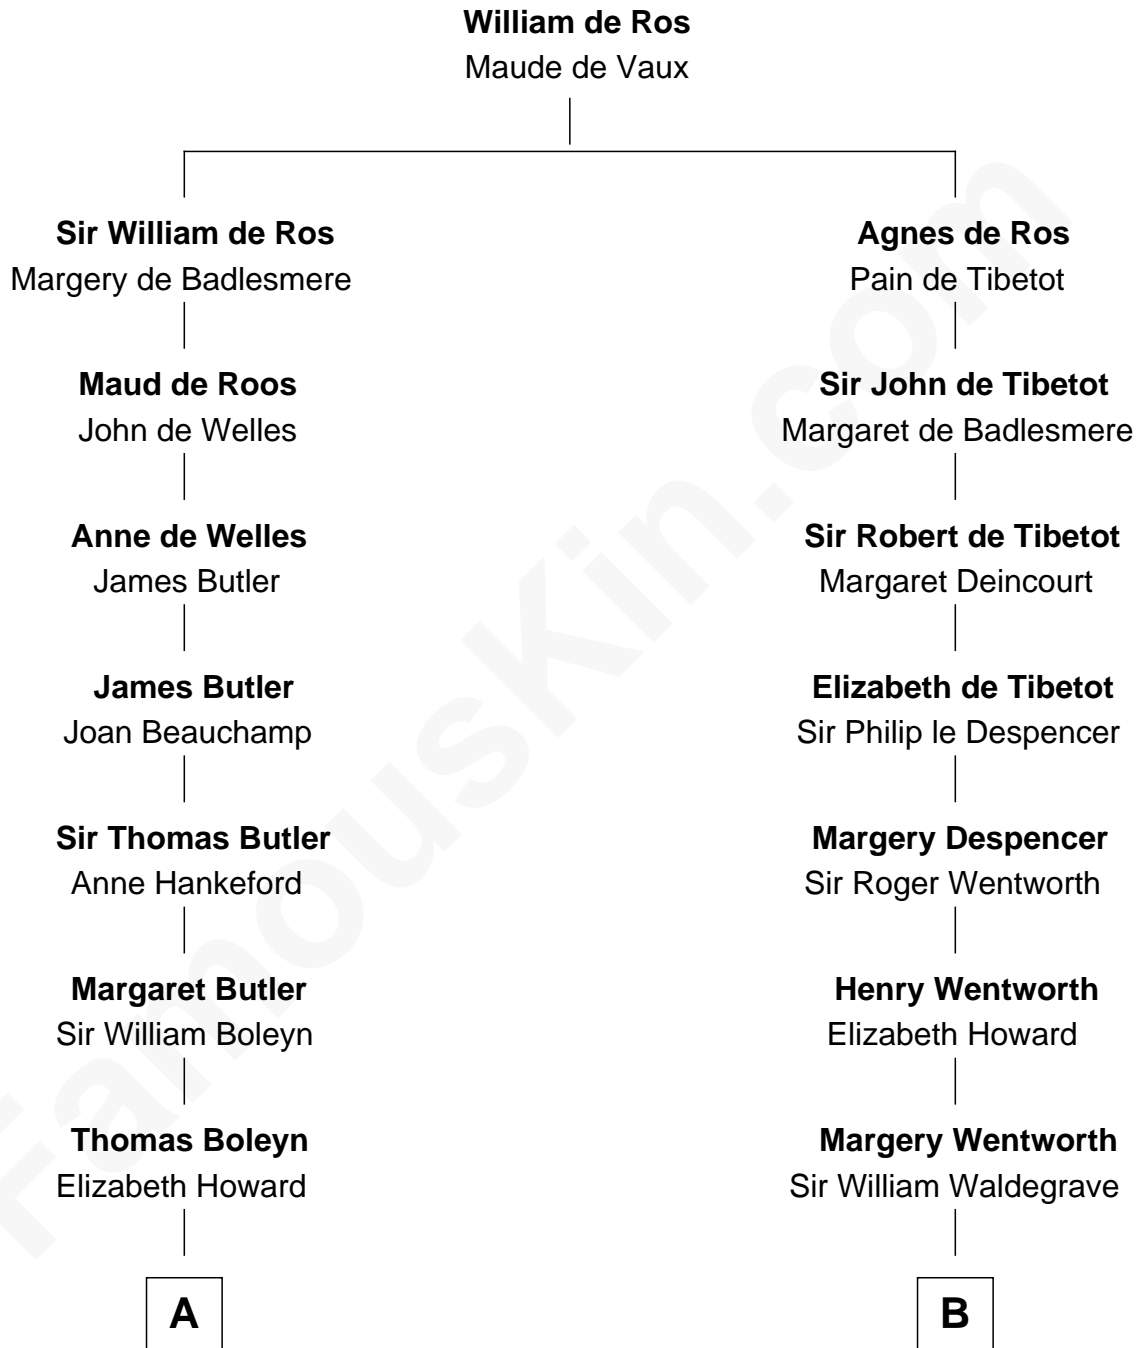

FamousKin.com
Relationship Chart of
William C. C. Claiborne
1st Governor of Louisiana

12th cousin 4 times removed of
Rev. George Burroughs
Executed for Witchcraft, Salem 1692

A

Mary Boleyn
Sir William Carey

Catherine Carey
Sir Francis Knollys

Anne Knollys
Sir Thomas West

Gov. John West
Anne - - - - -

Col. John West
Unity Croshaw

Ann West
Henry Fox

Ann Fox
Thomas Claiborne

Nathaniel Claiborne
Jane Cole

William Claiborne
Mary Leigh