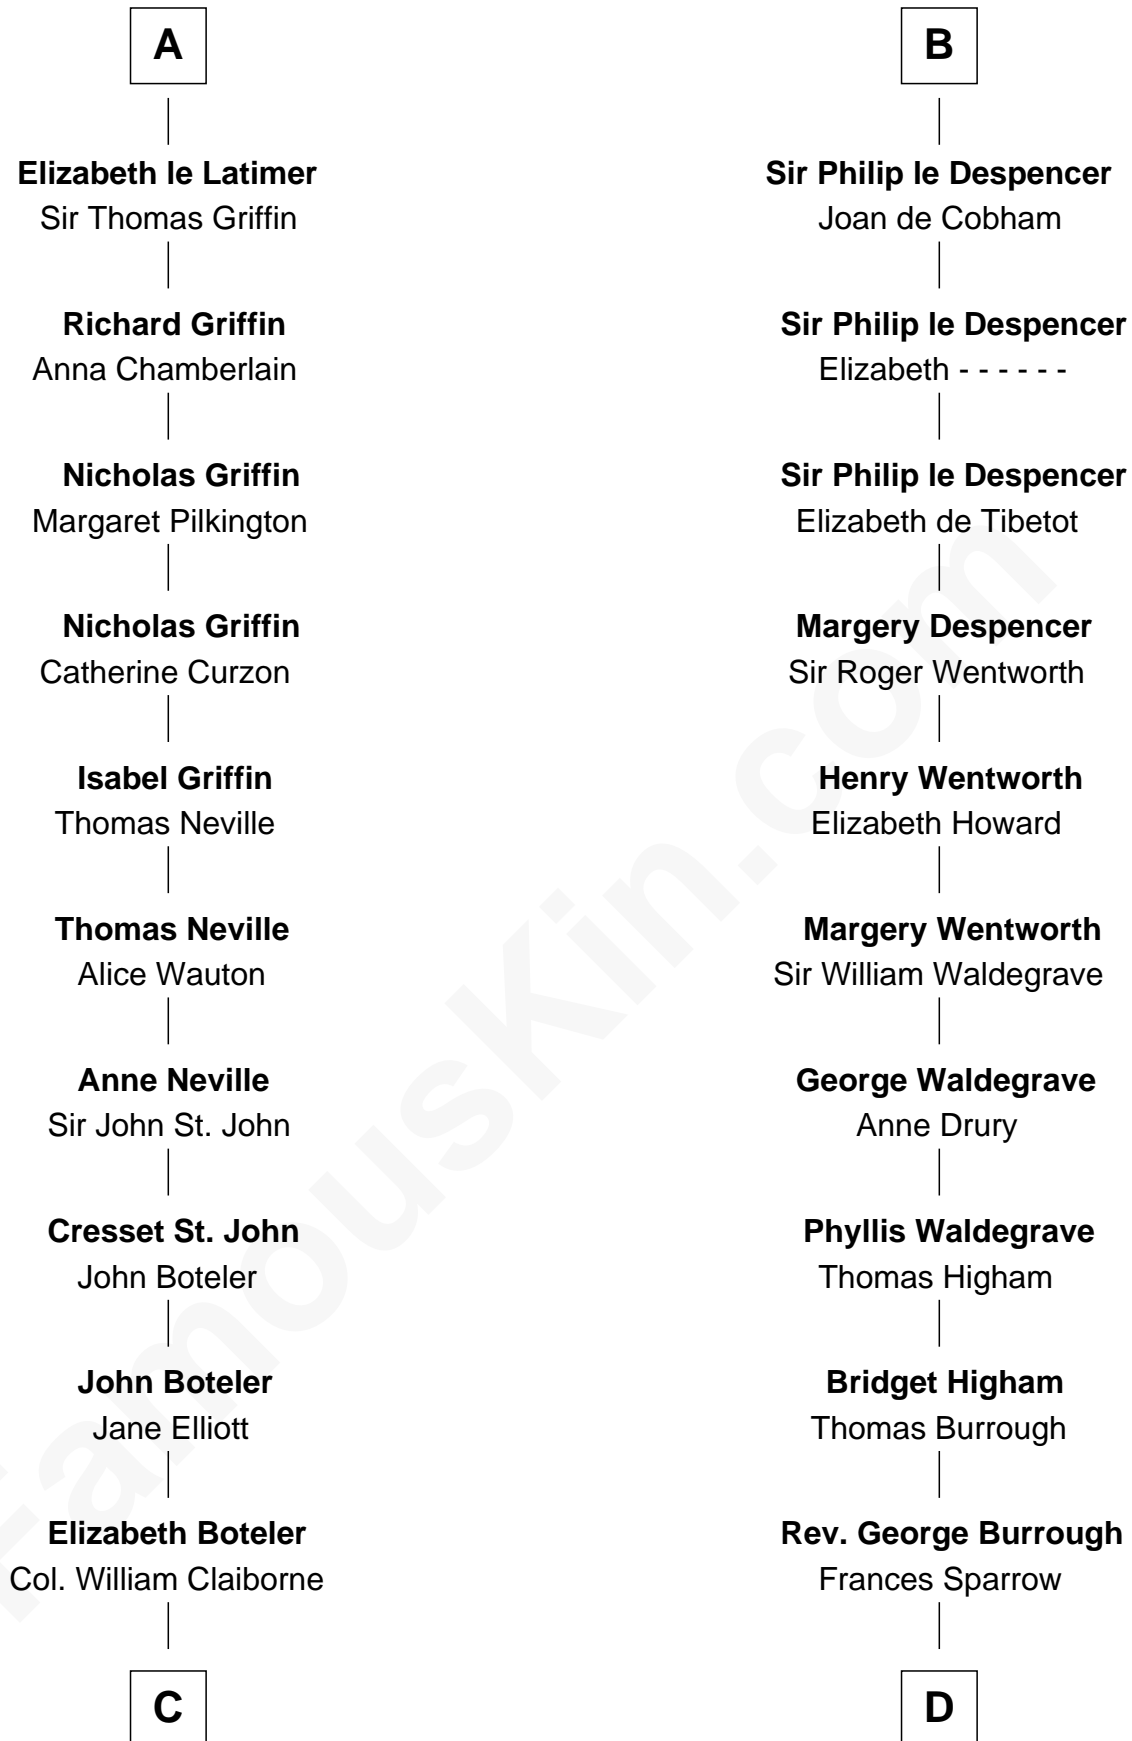

FamousKin.com Relationship Chart of

William C. C. Claiborne

1st Governor of Louisiana

18th cousin 3 times removed of

Rev. George Burroughs

Executed for Witchcraft, Salem 1692

C

Thomas Claiborne
Sarah Fenn

Thomas Claiborne
Ann Fox

Nathaniel Claiborne
Jane Cole

William Claiborne
Mary Leigh

William C. C. Claiborne
1st Governor of Louisiana

D

Nathaniel Burrough
Rebecca Stiles

Rev. George Burroughs
Salem Witch Trials 1692